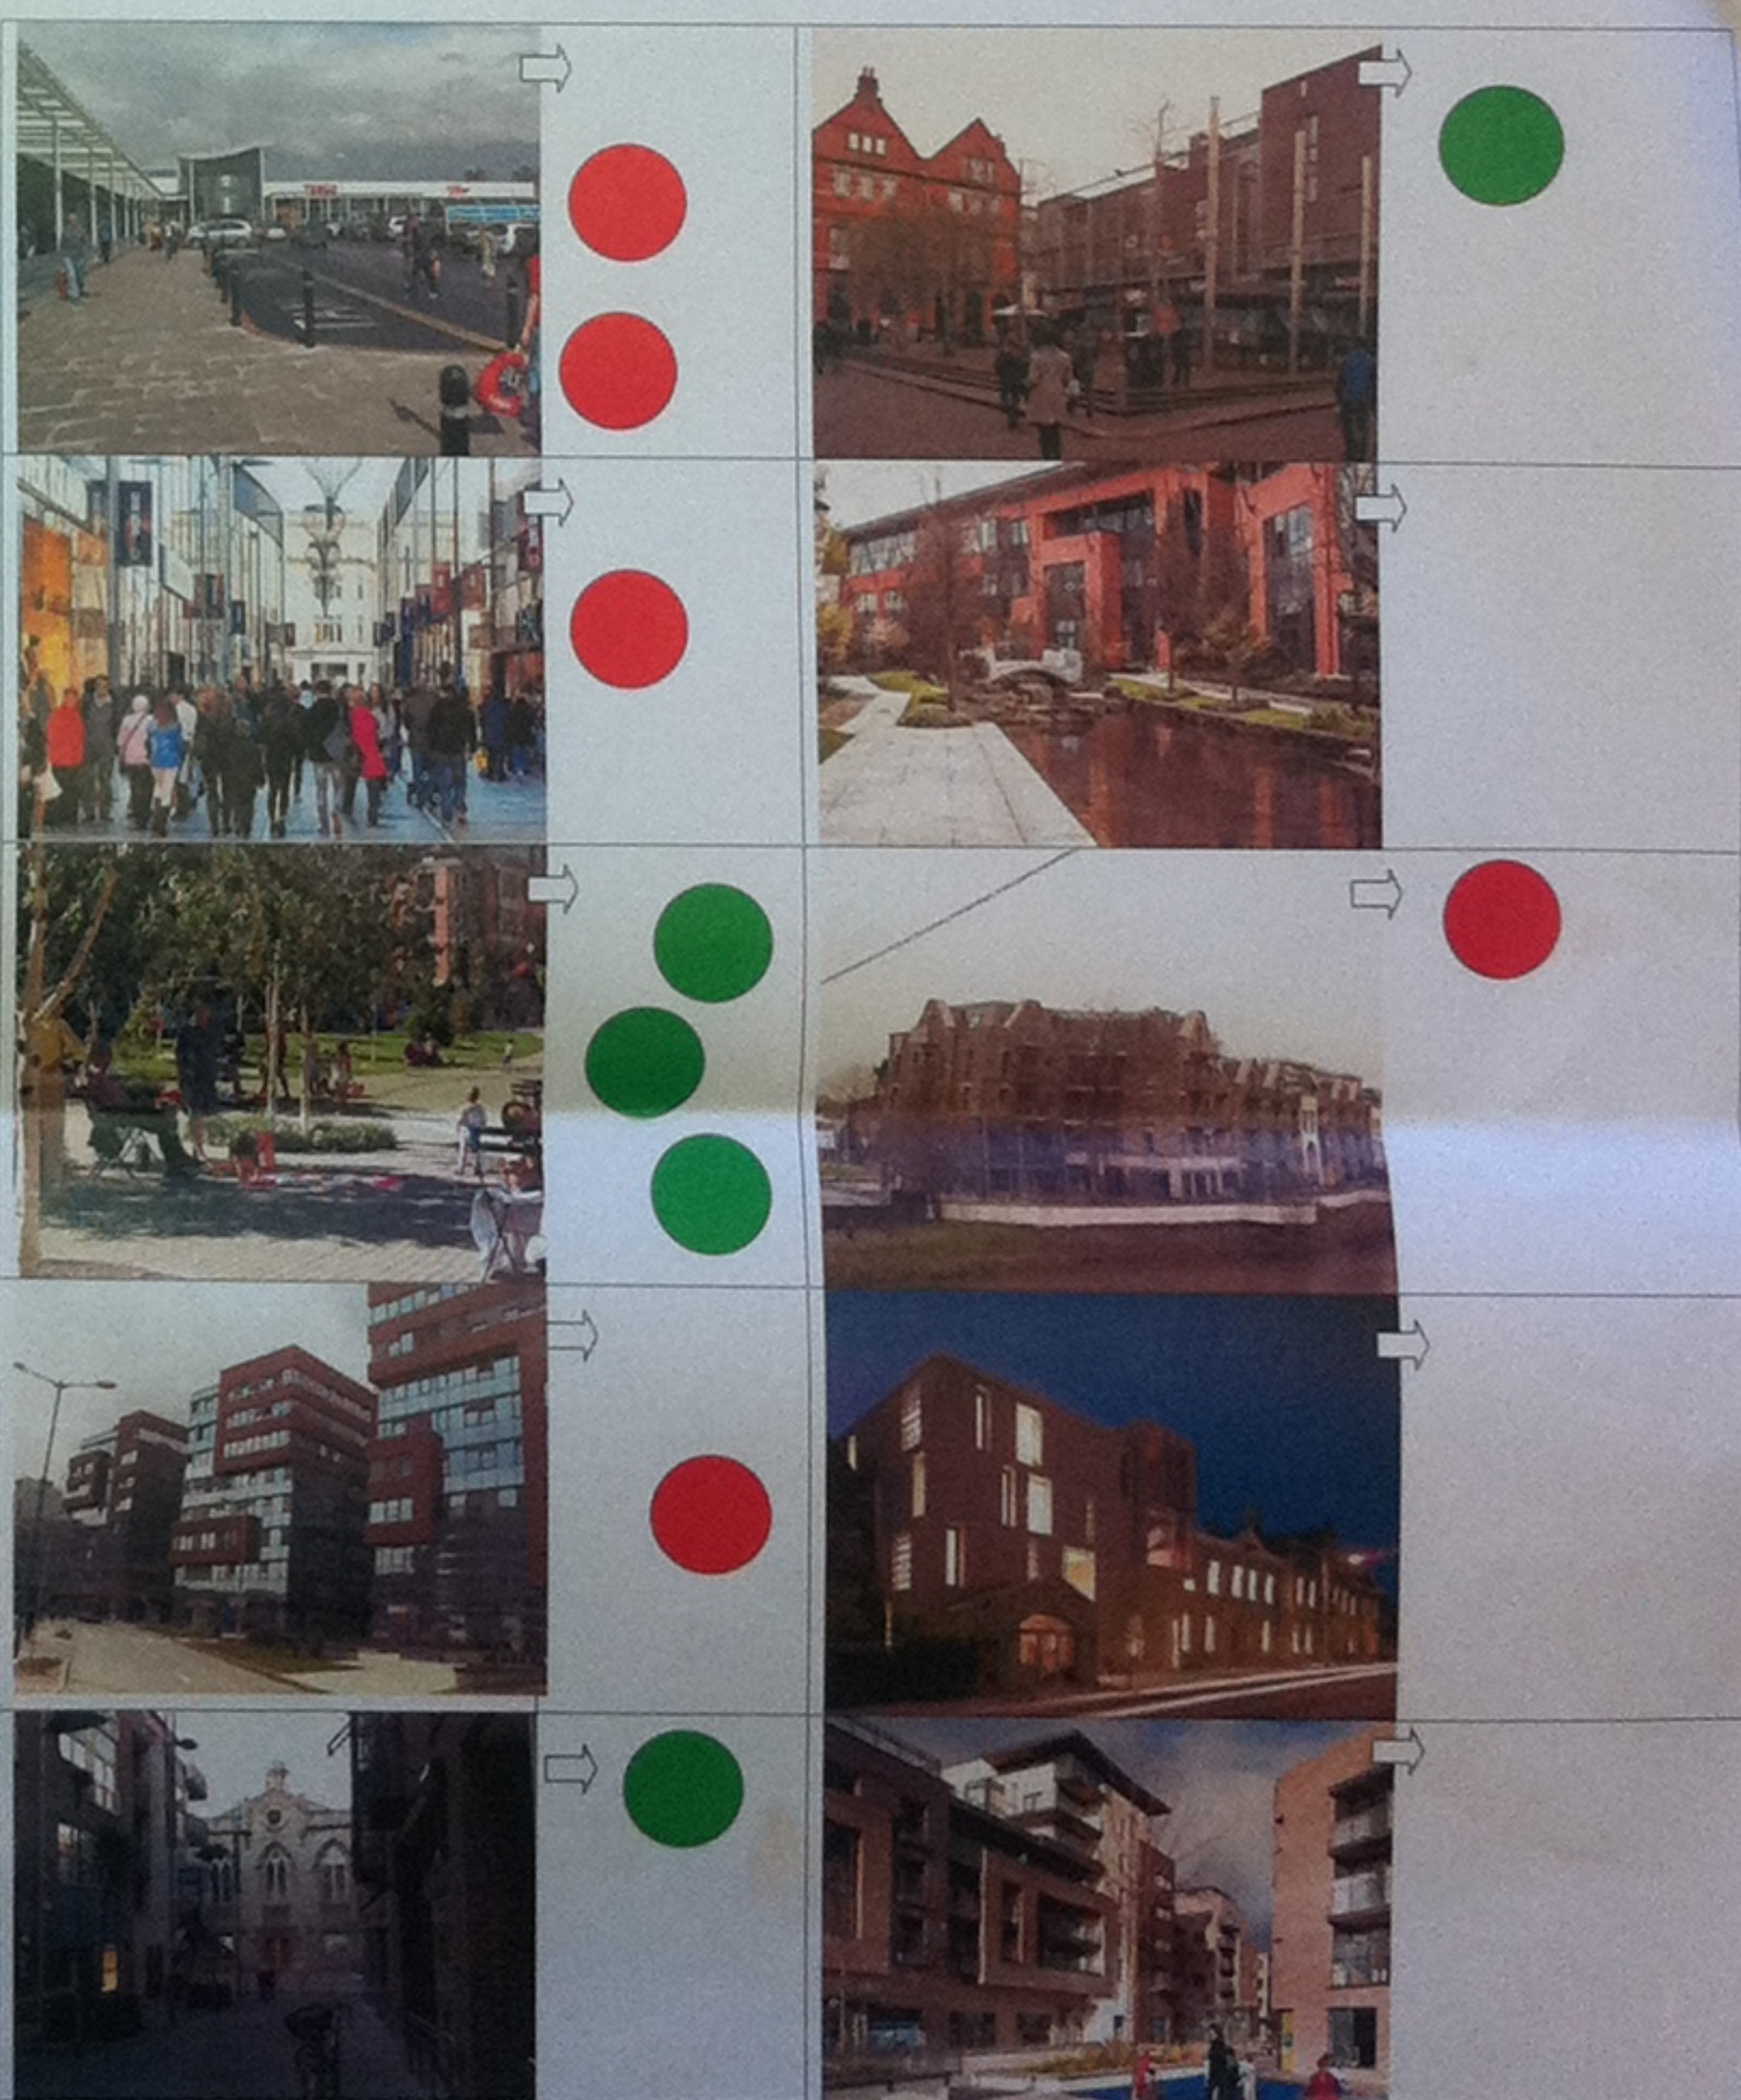

Indoor Uses & Activities

PURPLE

Group Notes:

Outdoor Uses & Activities

PURPLE

Getting Around

PURPLE

Use the Green sticker for 'Most Preferable Option' and the Red Sticker for the 'Least Preferable Option'

Area Character

PURPLE

Use the Green sticker for 'Most Preferable Option' and the Red Sticker for the 'Least Preferable Option'