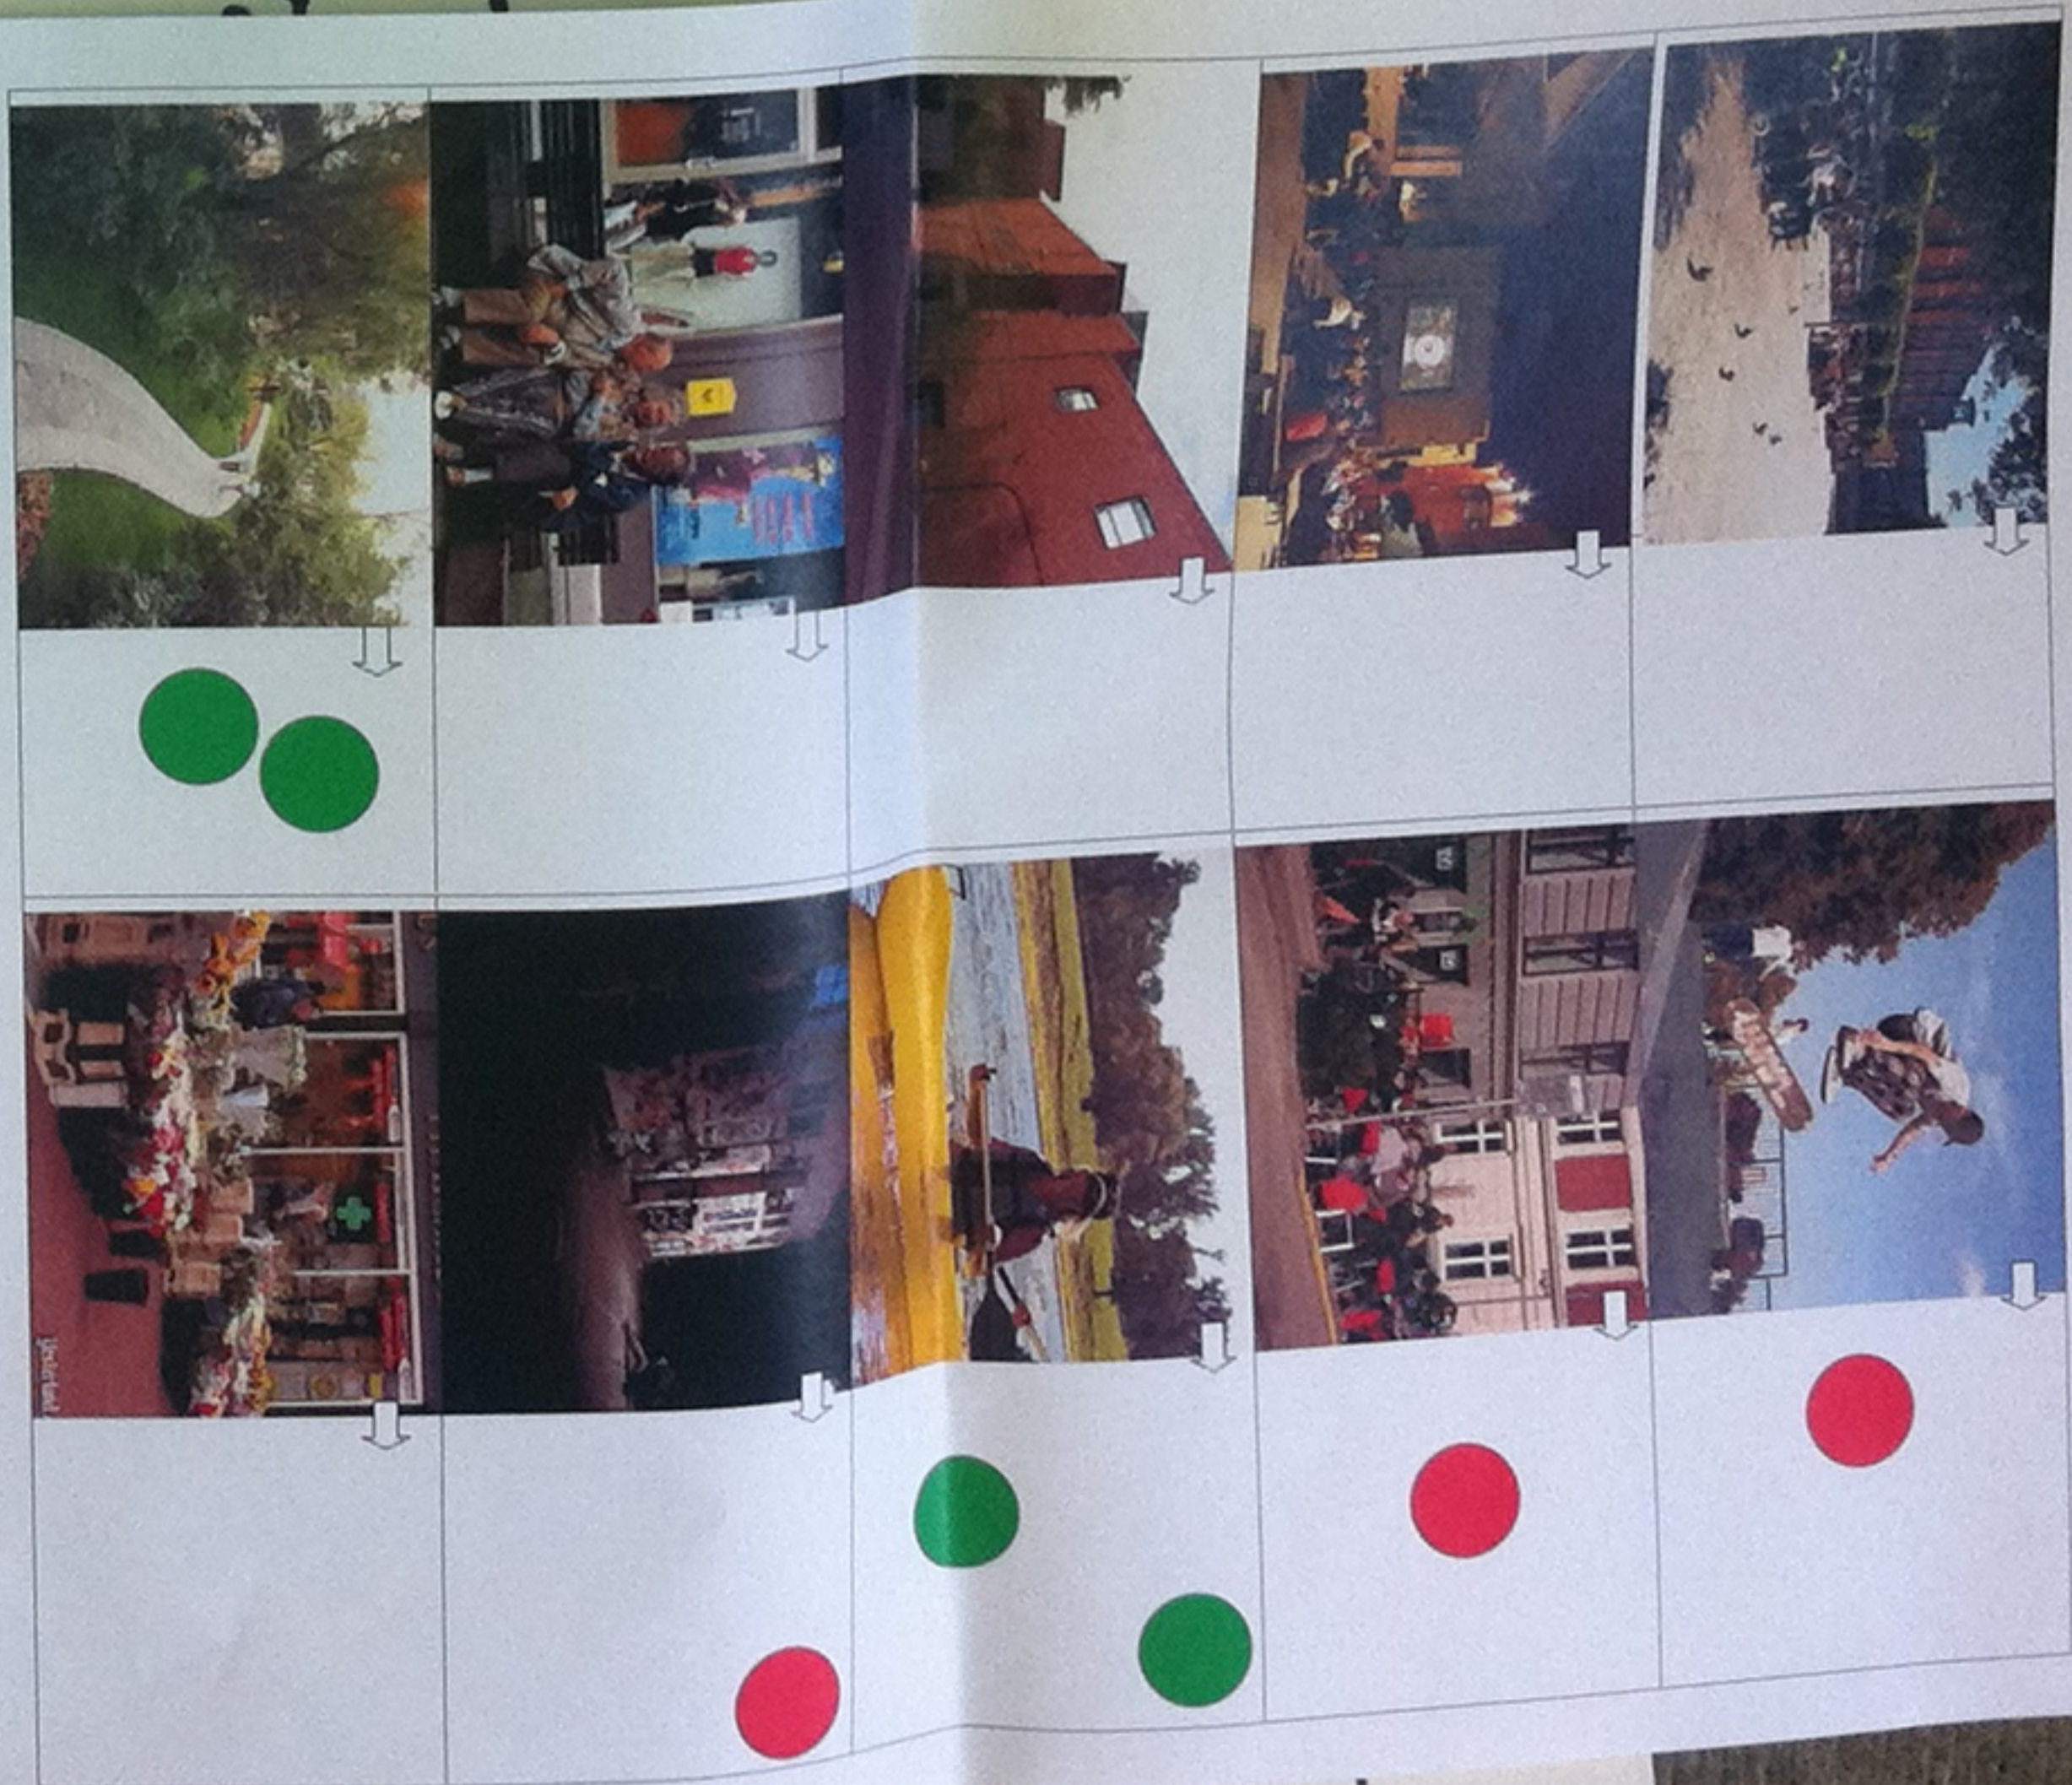

reusable bag

Indoor Uses & Activities

Yellow

Group Notes: *Workstation not necessary*

Getting Around

Yellow

Use the Green sticker for 'Most Preferable Option' and the Red Sticker for the 'Least Preferable Option'

Outdoor Uses & Activities

Yellow

Area Character

Yellow

Use the Green sticker for 'Most Preferable Option' and the Red Sticker for the 'Least Preferable Option'

9
 10
 11
 12
 13
 14
 15
 16
 17
 18
 19
 20
 21
 22
 23
 24
 25
 26
 27
 28
 29
 30
 31
 32
 33
 34
 35
 36
 37
 38
 39
 40
 41
 42
 43
 44
 45
 46
 47
 48
 49
 50
 51
 52
 53
 54
 55
 56
 57
 58
 59
 60
 61
 62
 63
 64
 65
 66
 67
 68
 69
 70
 71
 72
 73
 74
 75
 76
 77
 78
 79
 80
 81
 82
 83
 84
 85
 86
 87
 88
 89
 90
 91
 92
 93
 94
 95
 96
 97
 98
 99
 100