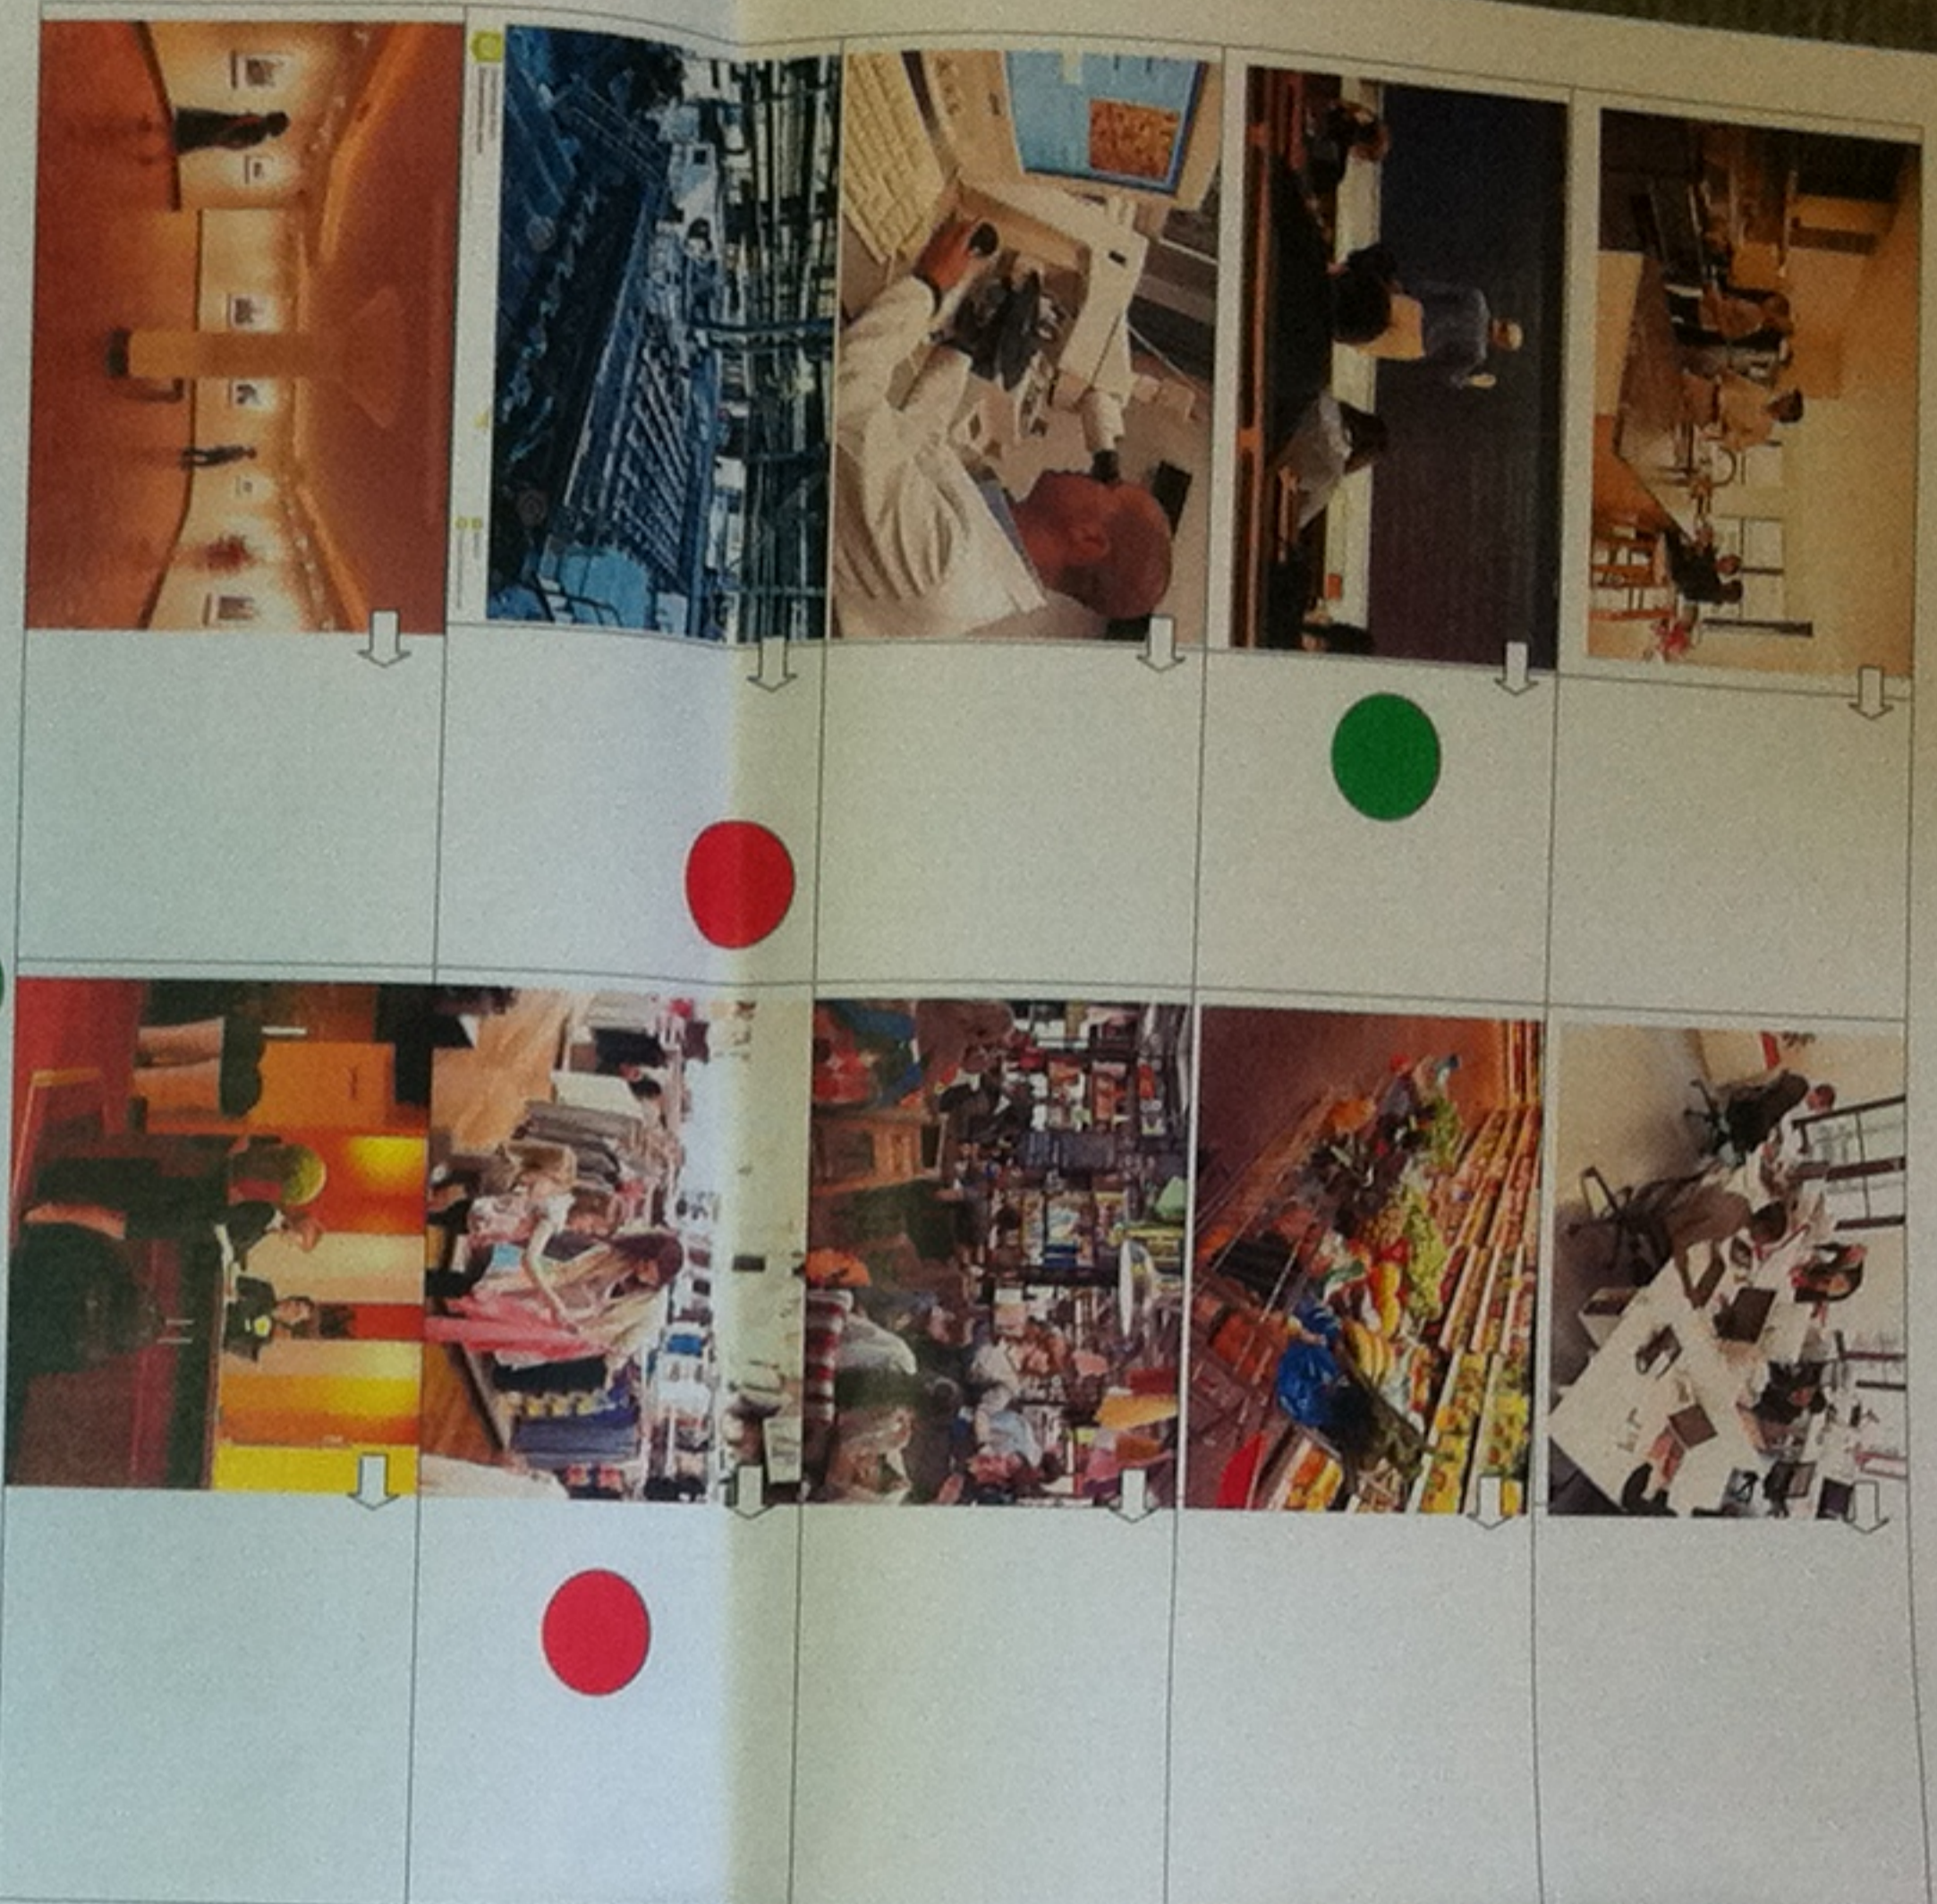

reusable bag

Indoor Uses & Activities

Yellow

Group Notes: *Workstation not necessary*

Getting Around

Yellow

Use the Green sticker for 'Most Preferable Option' and the Red Sticker for the 'Least Preferable Option'

Outdoor Uses & Activities

Yellow

Area Character

Yellow

Use the Green sticker for 'Most Preferable Option' and the Red Sticker for the 'Least Preferable Option'

9
 10
 11
 12
 13
 14
 15
 16
 17
 18
 19
 20
 21
 22
 23
 24
 25
 26
 27
 28
 29
 30
 31
 32
 33
 34
 35
 36
 37
 38
 39
 40
 41
 42
 43
 44
 45
 46
 47
 48
 49
 50
 51
 52
 53
 54
 55
 56
 57
 58
 59
 60
 61
 62
 63
 64
 65
 66
 67
 68
 69
 70
 71
 72
 73
 74
 75
 76
 77
 78
 79
 80
 81
 82
 83
 84
 85
 86
 87
 88
 89
 90
 91
 92
 93
 94
 95
 96
 97
 98
 99
 100