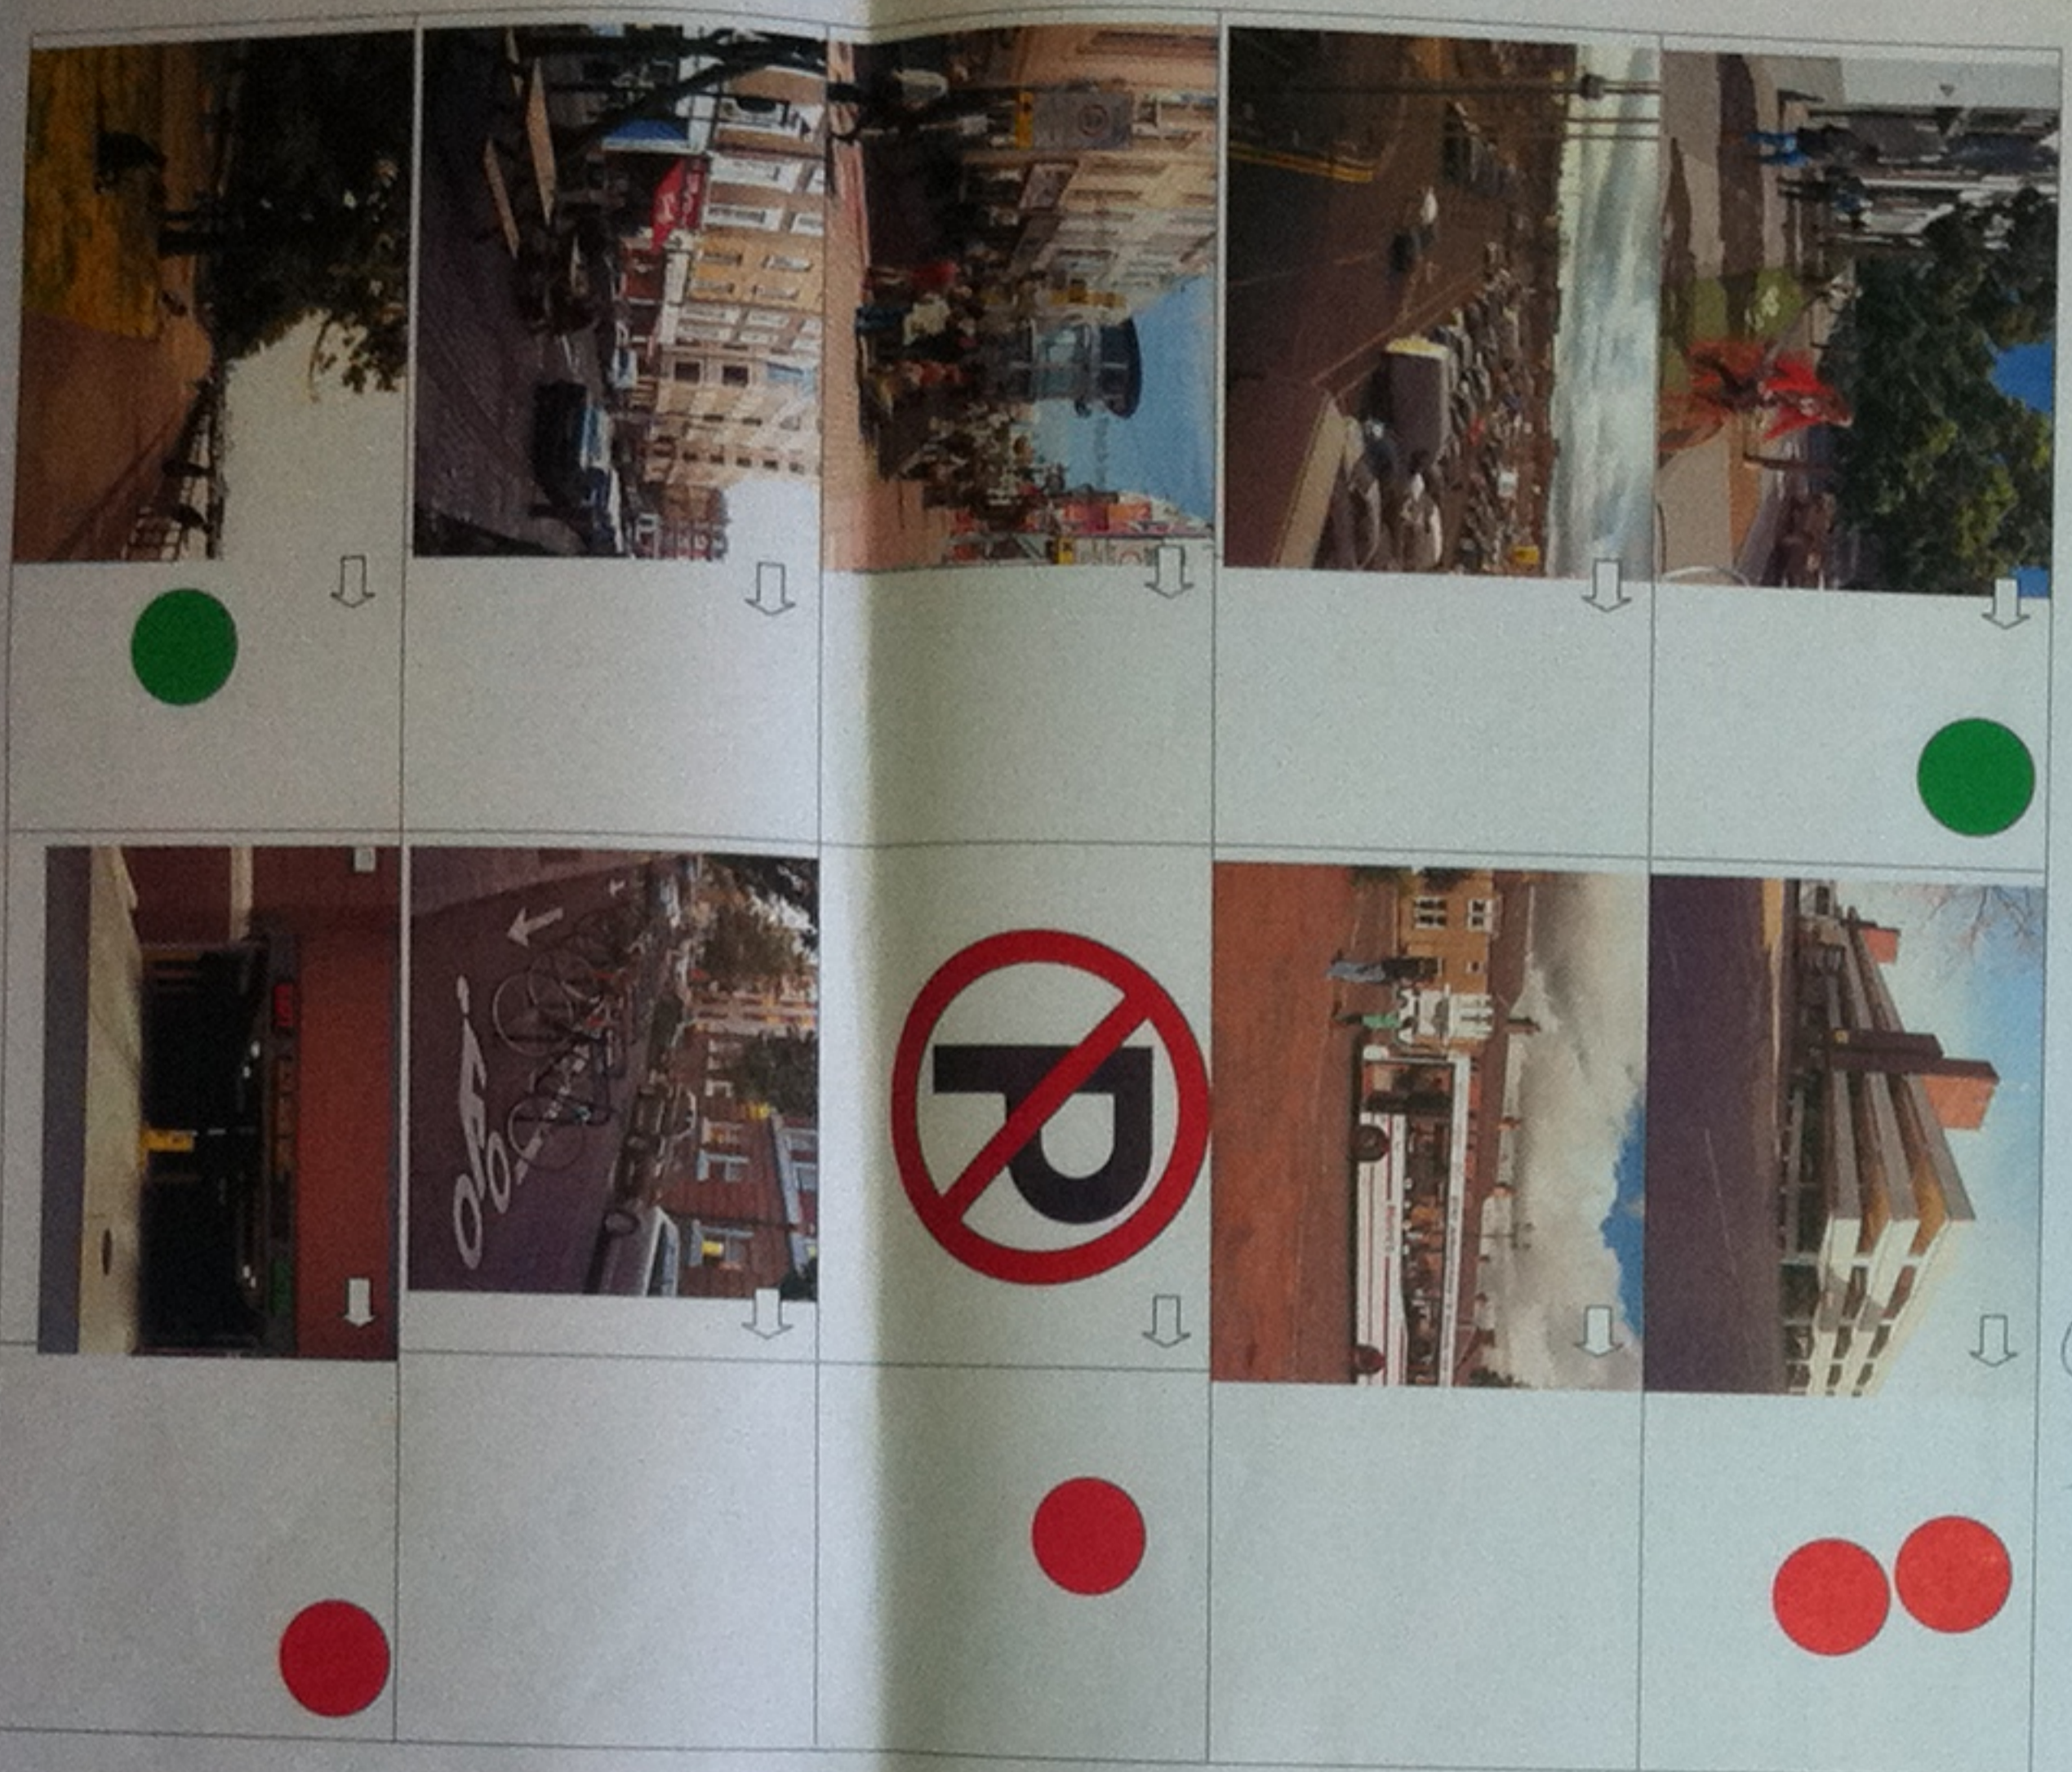

reusable bag

Indoor Uses & Activities

Yellow

Group Notes: *Workstation not necessary*

Getting Around

Yellow

Use the Green sticker for 'Most Preferable Option' and the Red Sticker for the 'Least Preferable Option'

Outdoor Uses & Activities

Yellow

Area Character

Yellow

Use the Green sticker for 'Most Preferable Option' and the Red Sticker for the 'Least Preferable Option'

9
 10
 11
 12
 13
 14
 15
 16
 17
 18
 19
 20
 21
 22
 23
 24
 25
 26
 27
 28
 29
 30
 31
 32
 33
 34
 35
 36
 37
 38
 39
 40
 41
 42
 43
 44
 45
 46
 47
 48
 49
 50
 51
 52
 53
 54
 55
 56
 57
 58
 59
 60
 61
 62
 63
 64
 65
 66
 67
 68
 69
 70
 71
 72
 73
 74
 75
 76
 77
 78
 79
 80
 81
 82
 83
 84
 85
 86
 87
 88
 89
 90
 91
 92
 93
 94
 95
 96
 97
 98
 99
 100