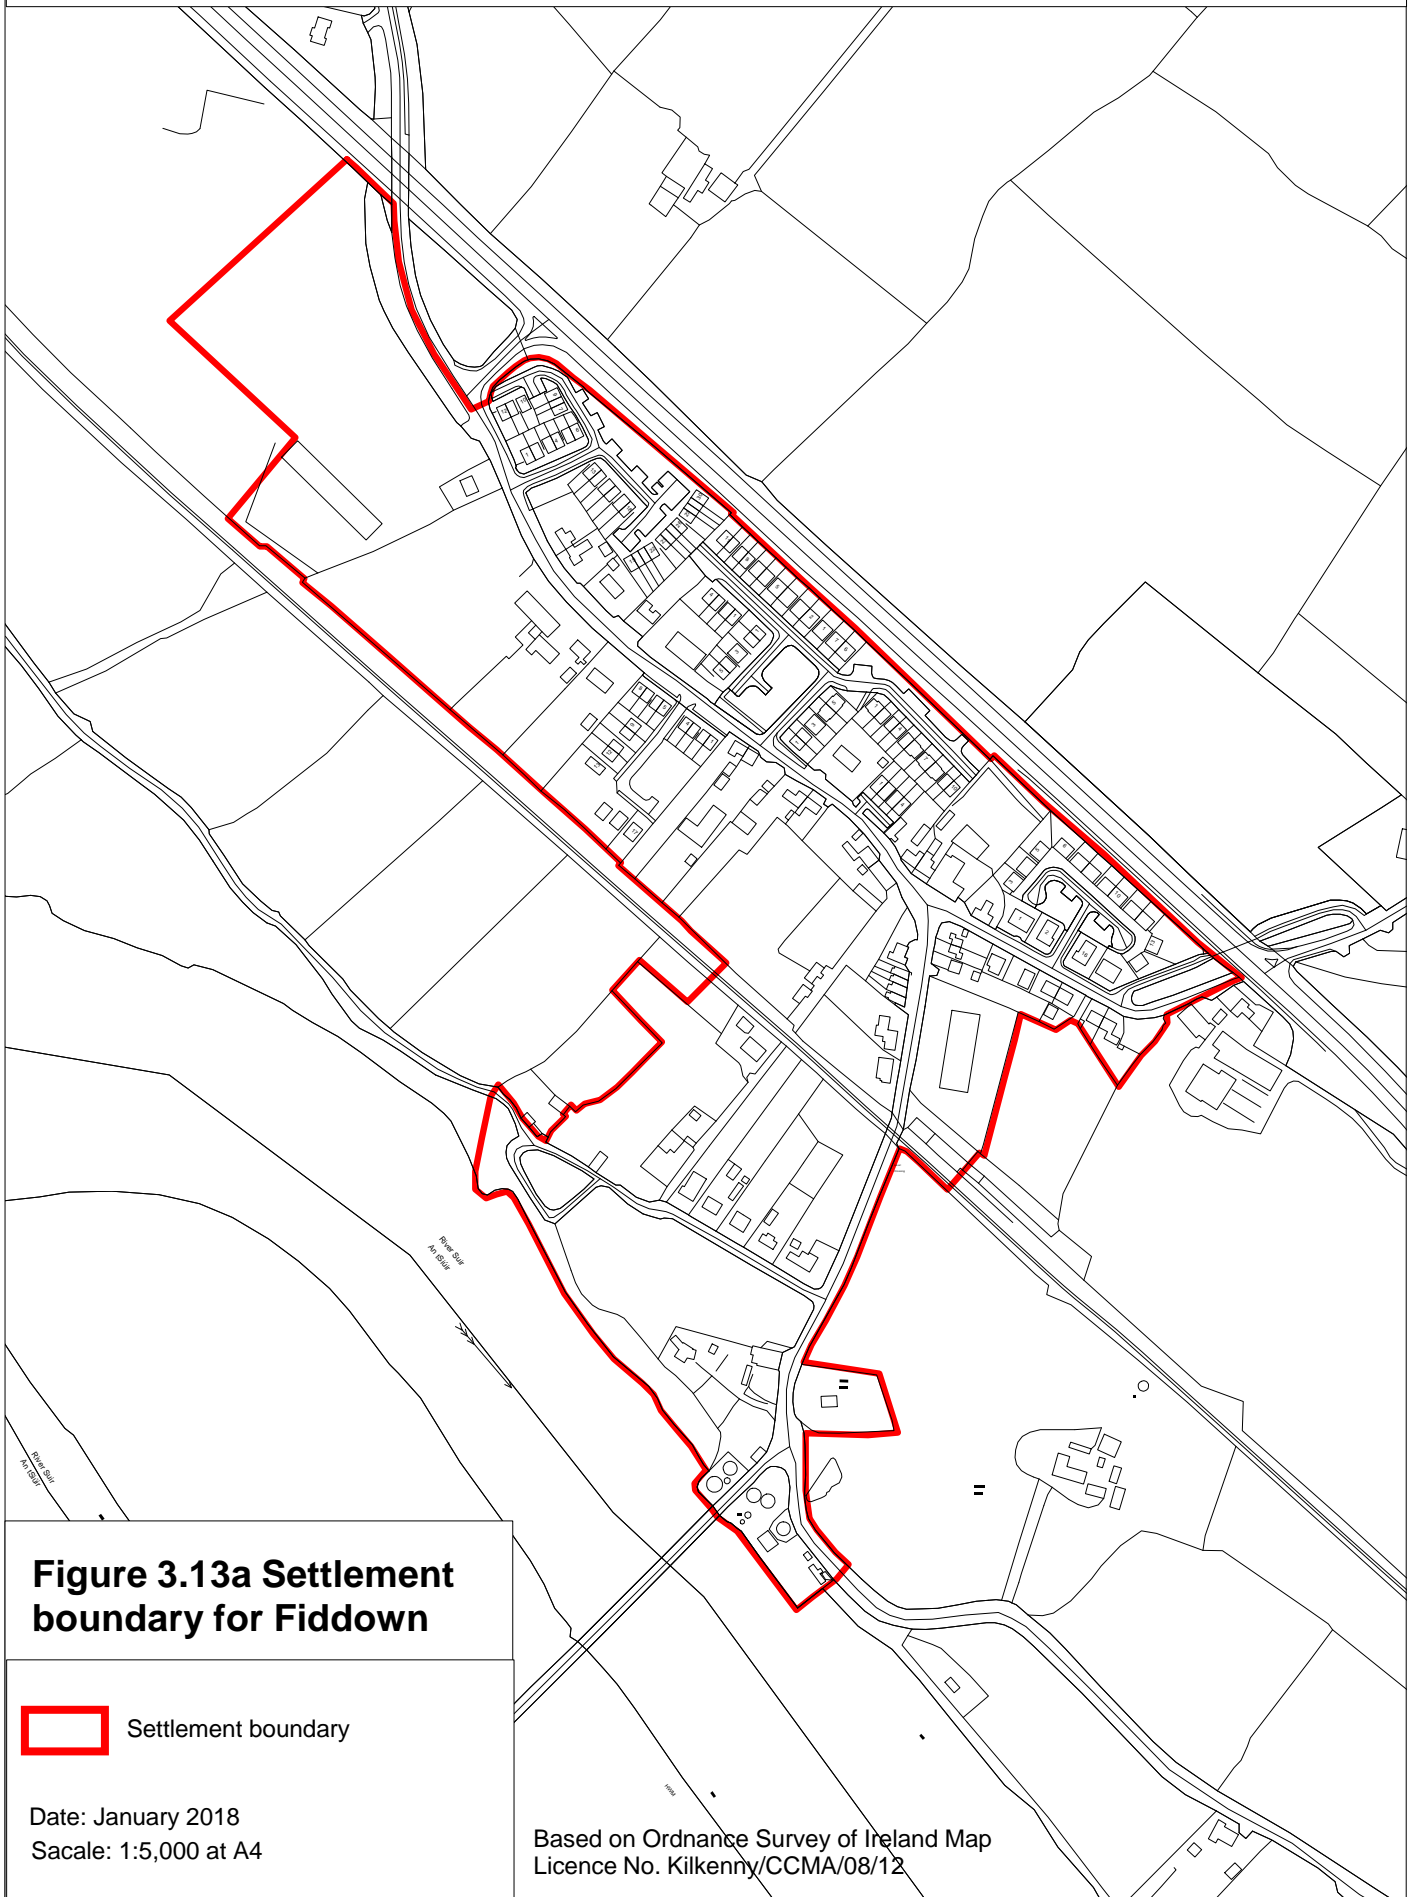

**Proposed Variation 3 to Kilkenny
County Development Plan 2014-2020**

**Figure 3.13a Settlement
boundary for Fiddown**

 Settlement boundary

Date: January 2018
Scale: 1:5,000 at A4

Based on Ordnance Survey of Ireland Map
Licence No. Kilkenny/CCMA/08/12