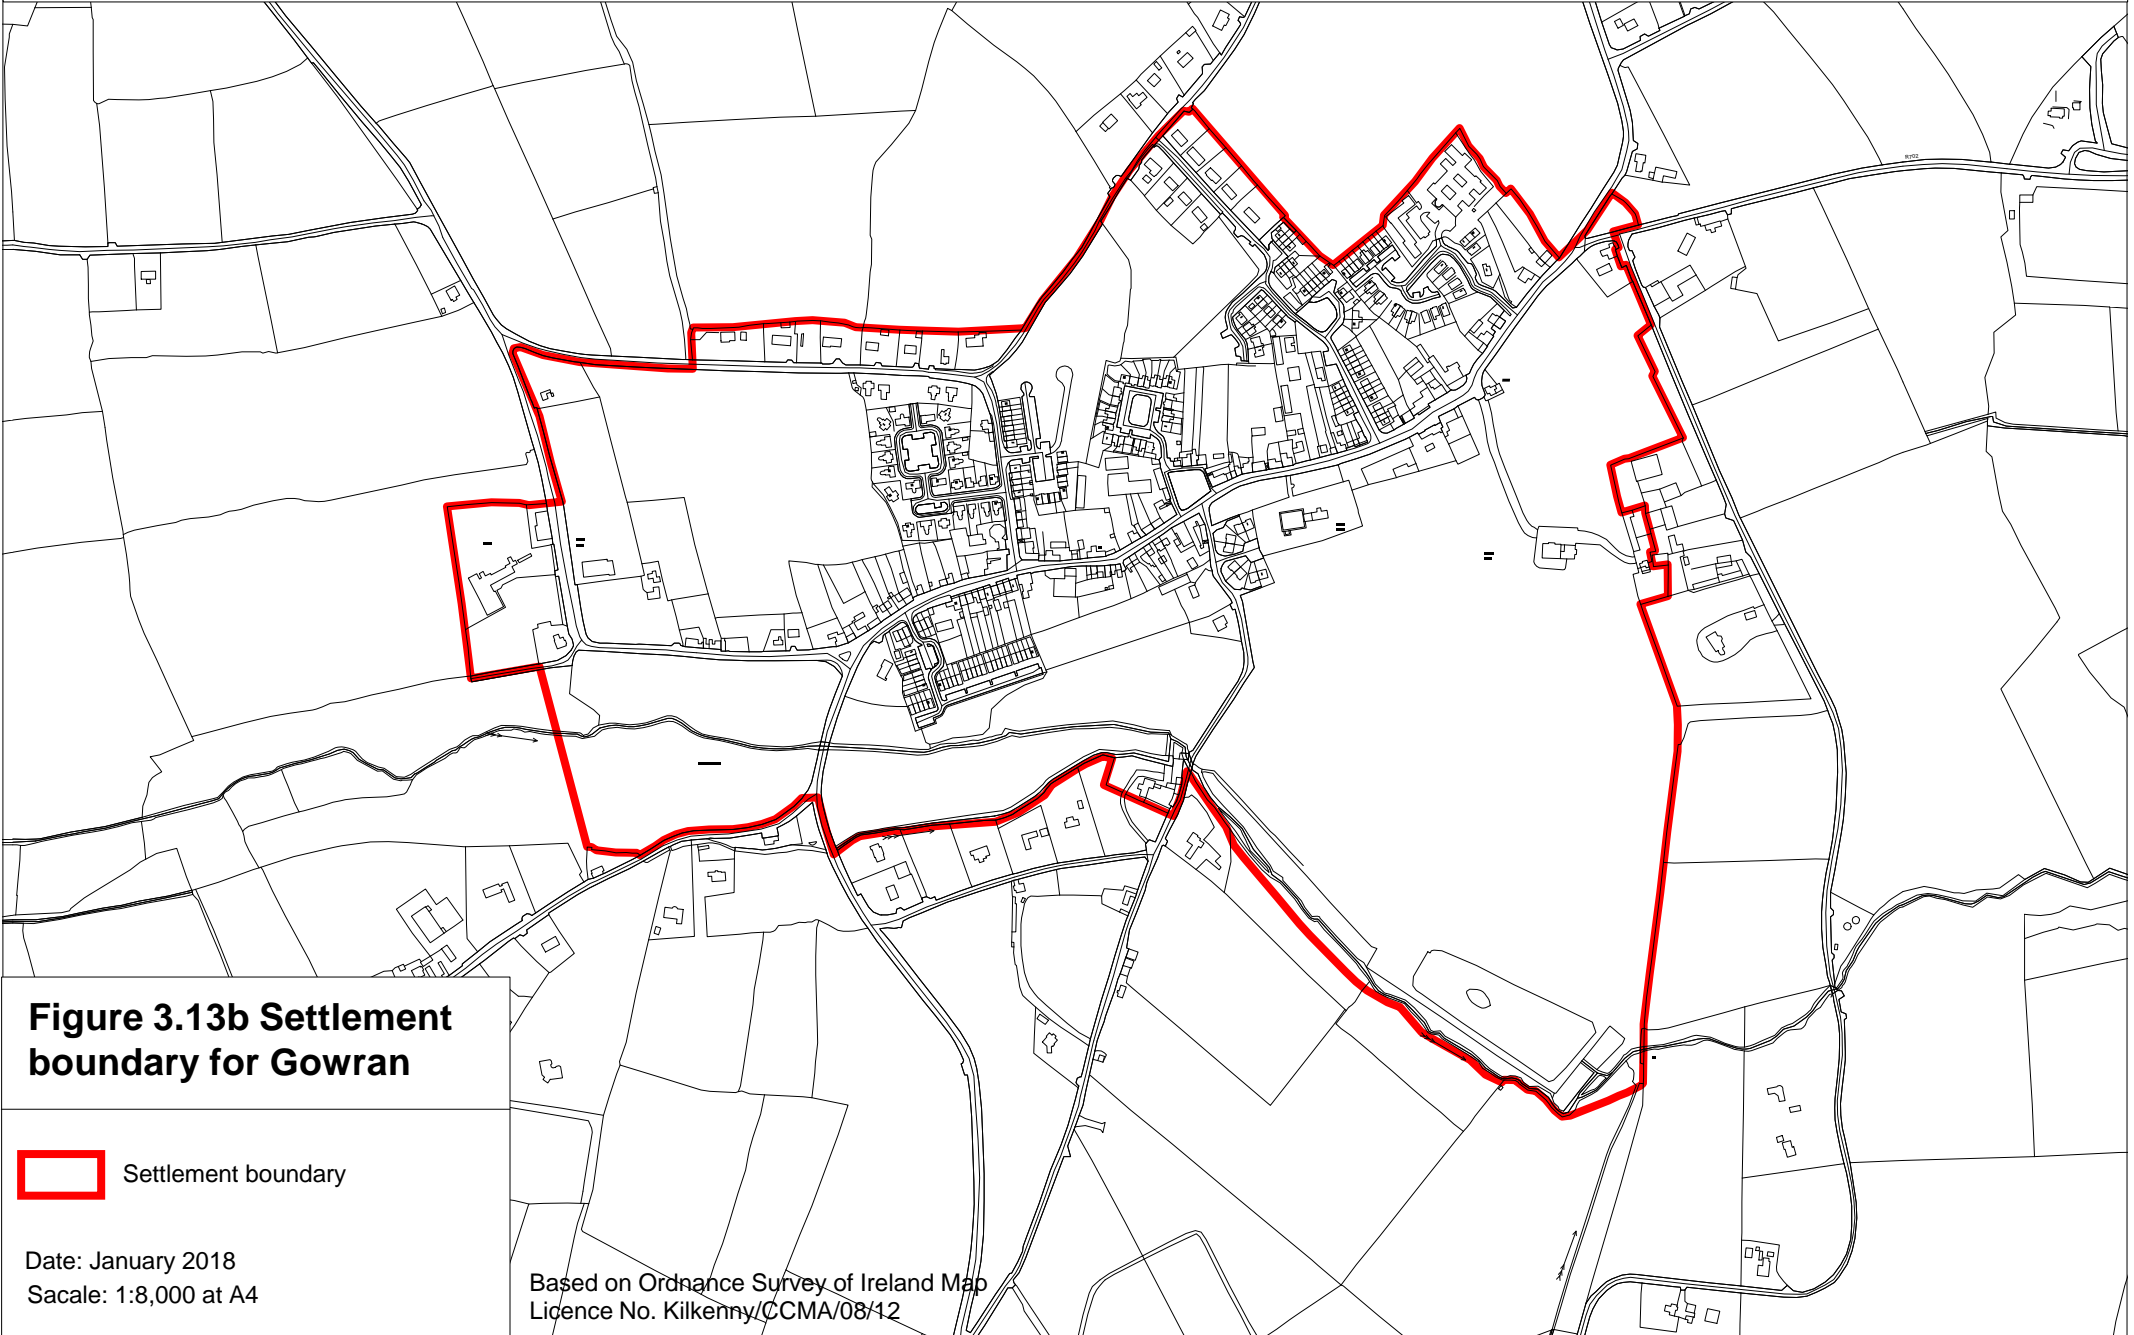

Proposed Variation 3 Kilkenny County Development Plan 2014-2020

Figure 3.13b Settlement boundary for Gowran

 Settlement boundary

Date: January 2018
Scale: 1:8,000 at A4

Based on Ordnance Survey of Ireland Map
Licence No. Kilkenny/CCMA/08/12