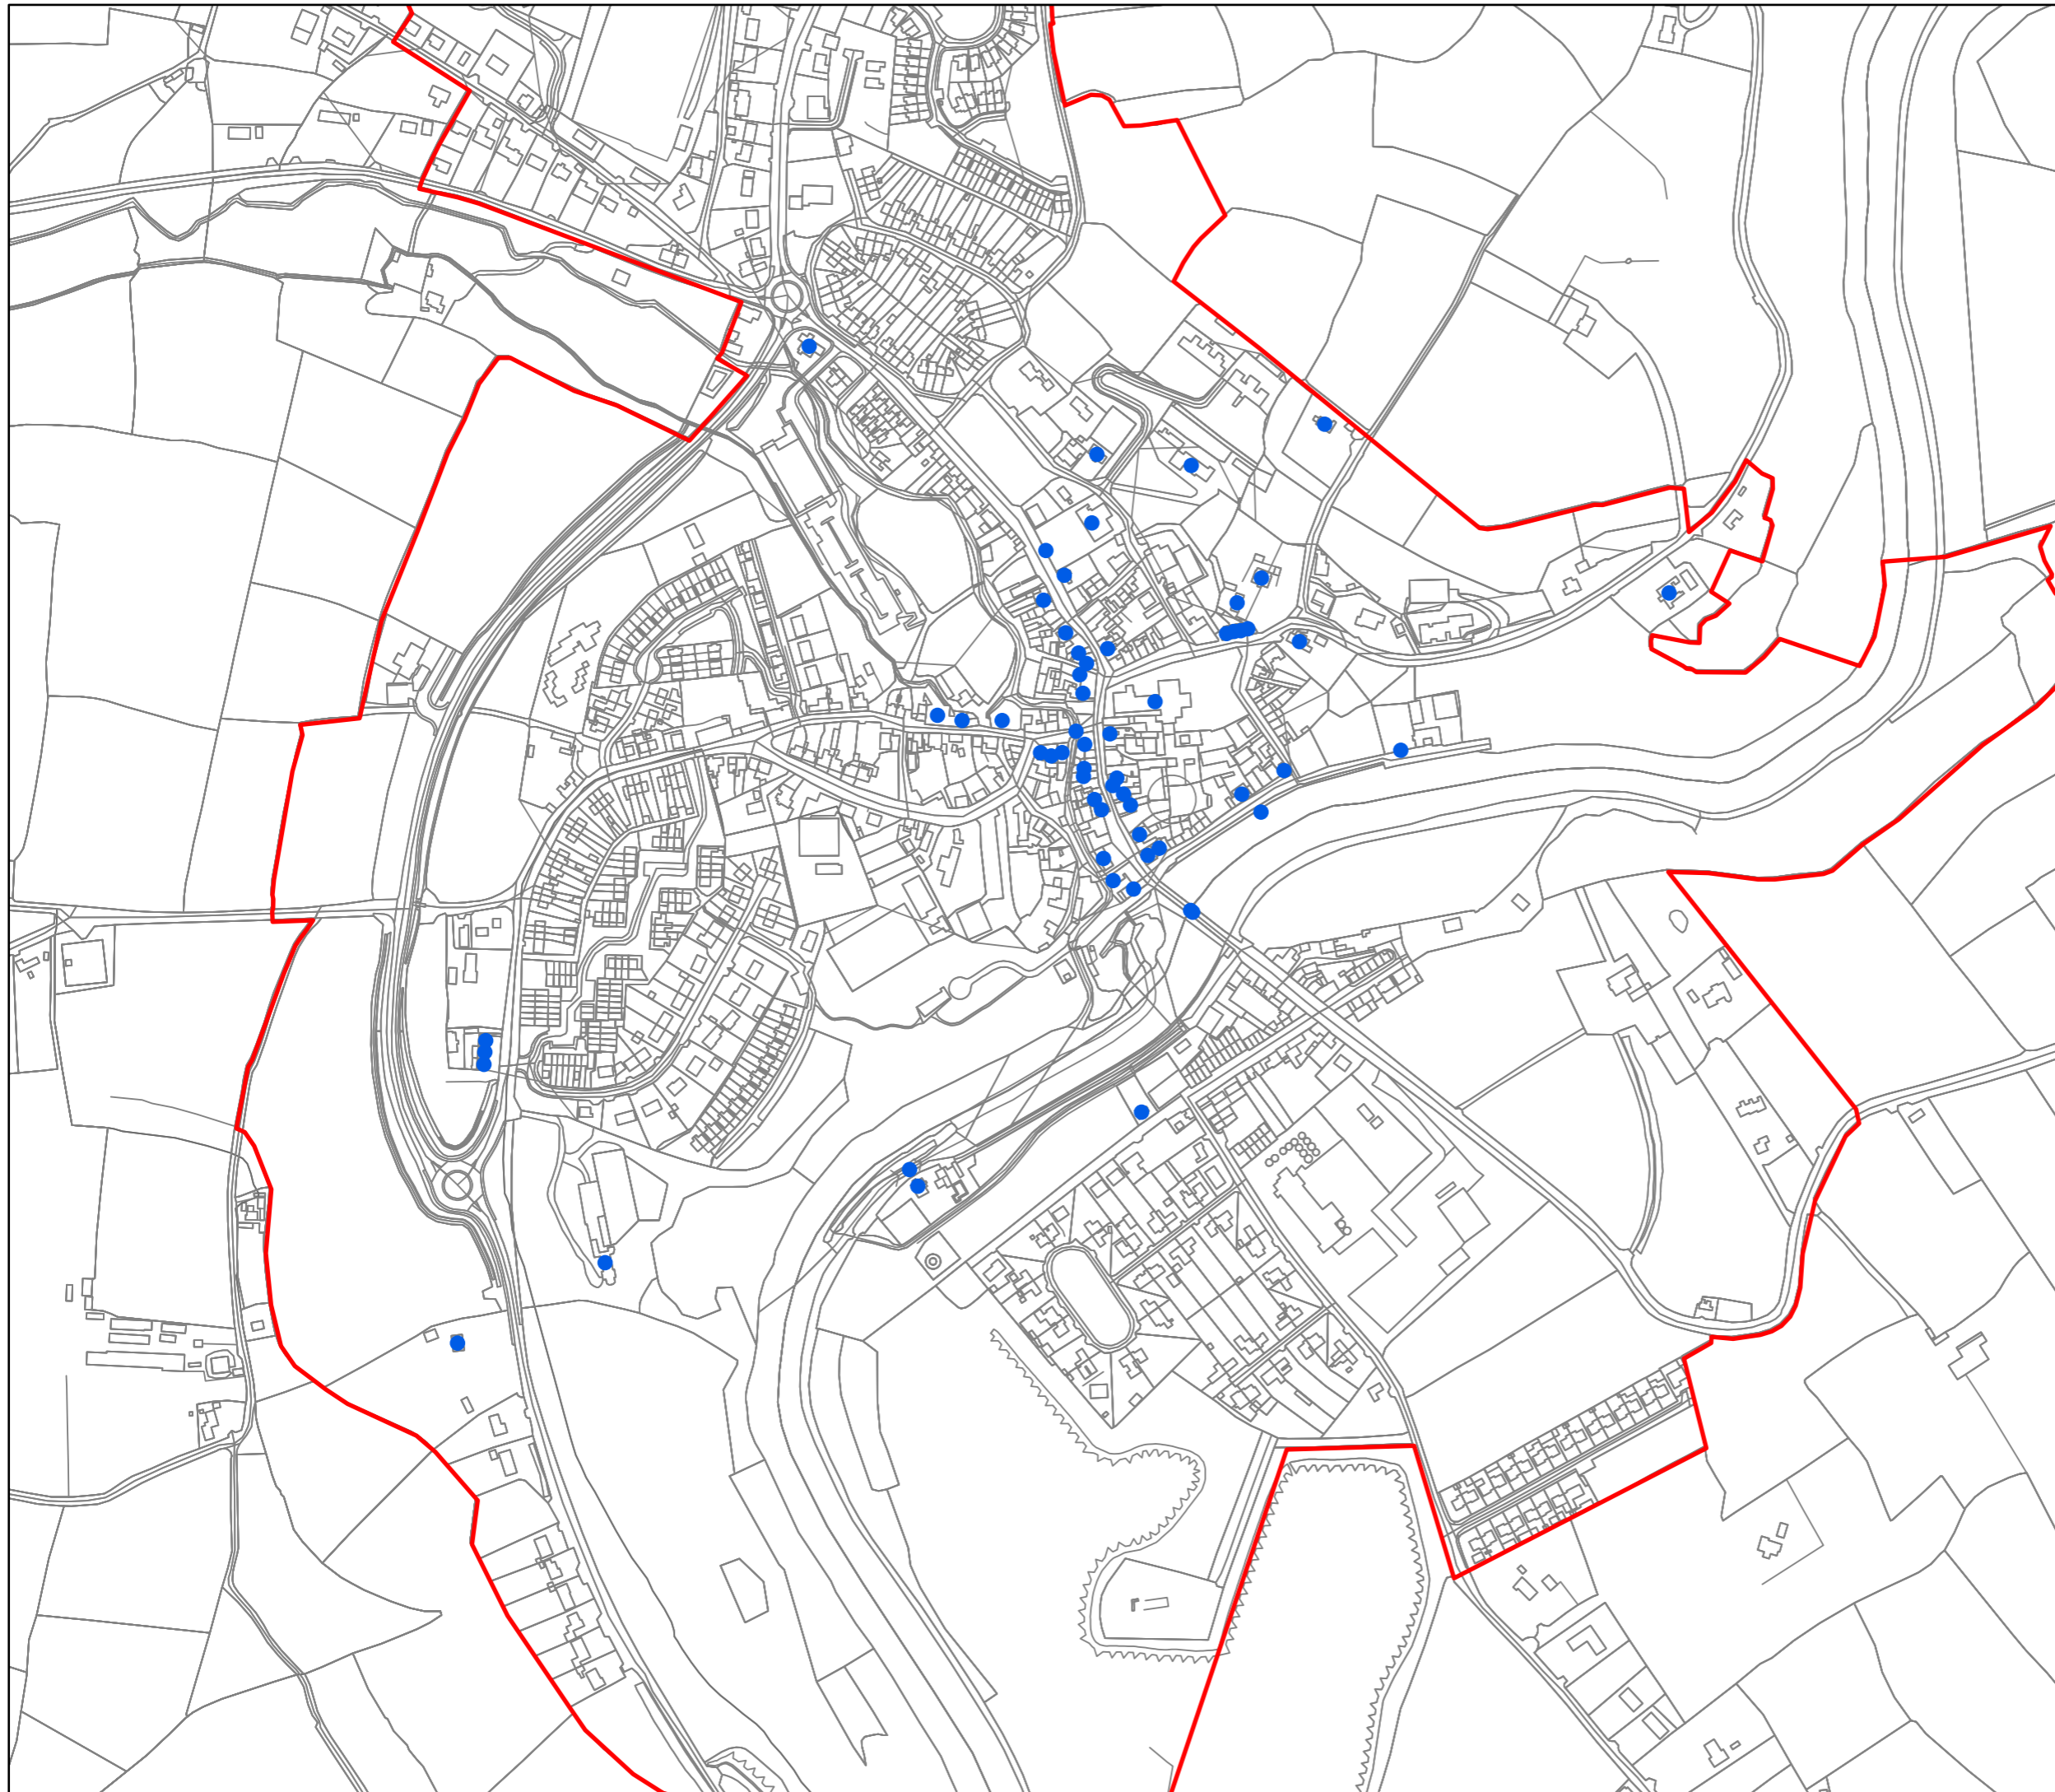

-  Draft Joint LAP Boundary
-  NIAH Sites

KILKENNY  
COUNTY COUNCIL

CARLOW  
COUNTY COUNCIL