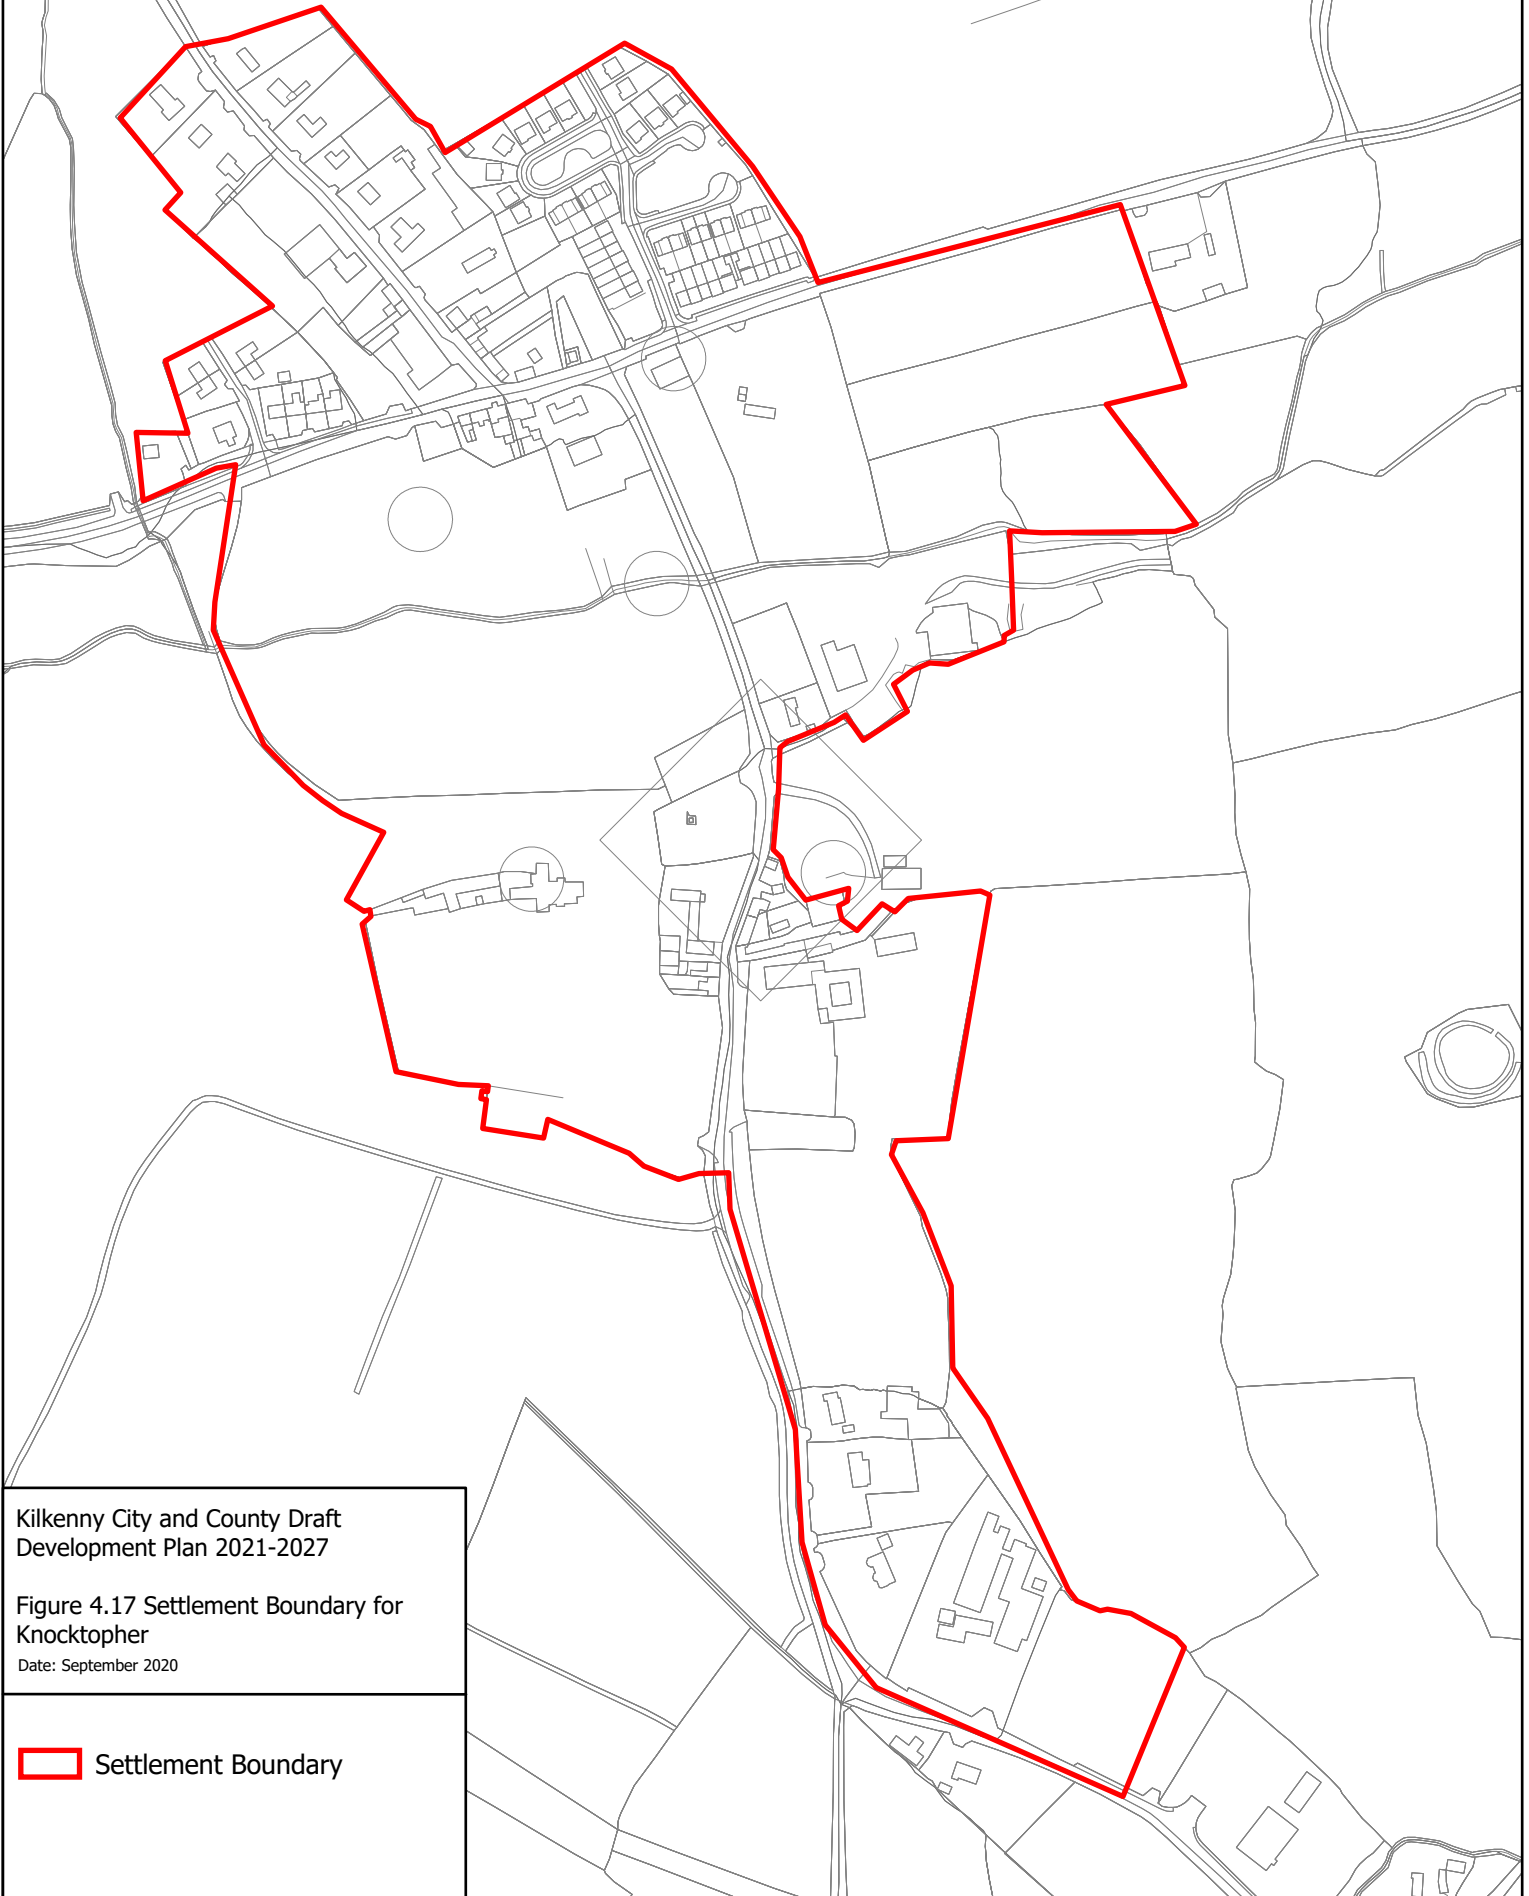

Settlement Boundary Knocktopher

Kilkenny City and County Draft
Development Plan 2021-2027

Figure 4.17 Settlement Boundary for
Knocktopher

Date: September 2020

 Settlement Boundary