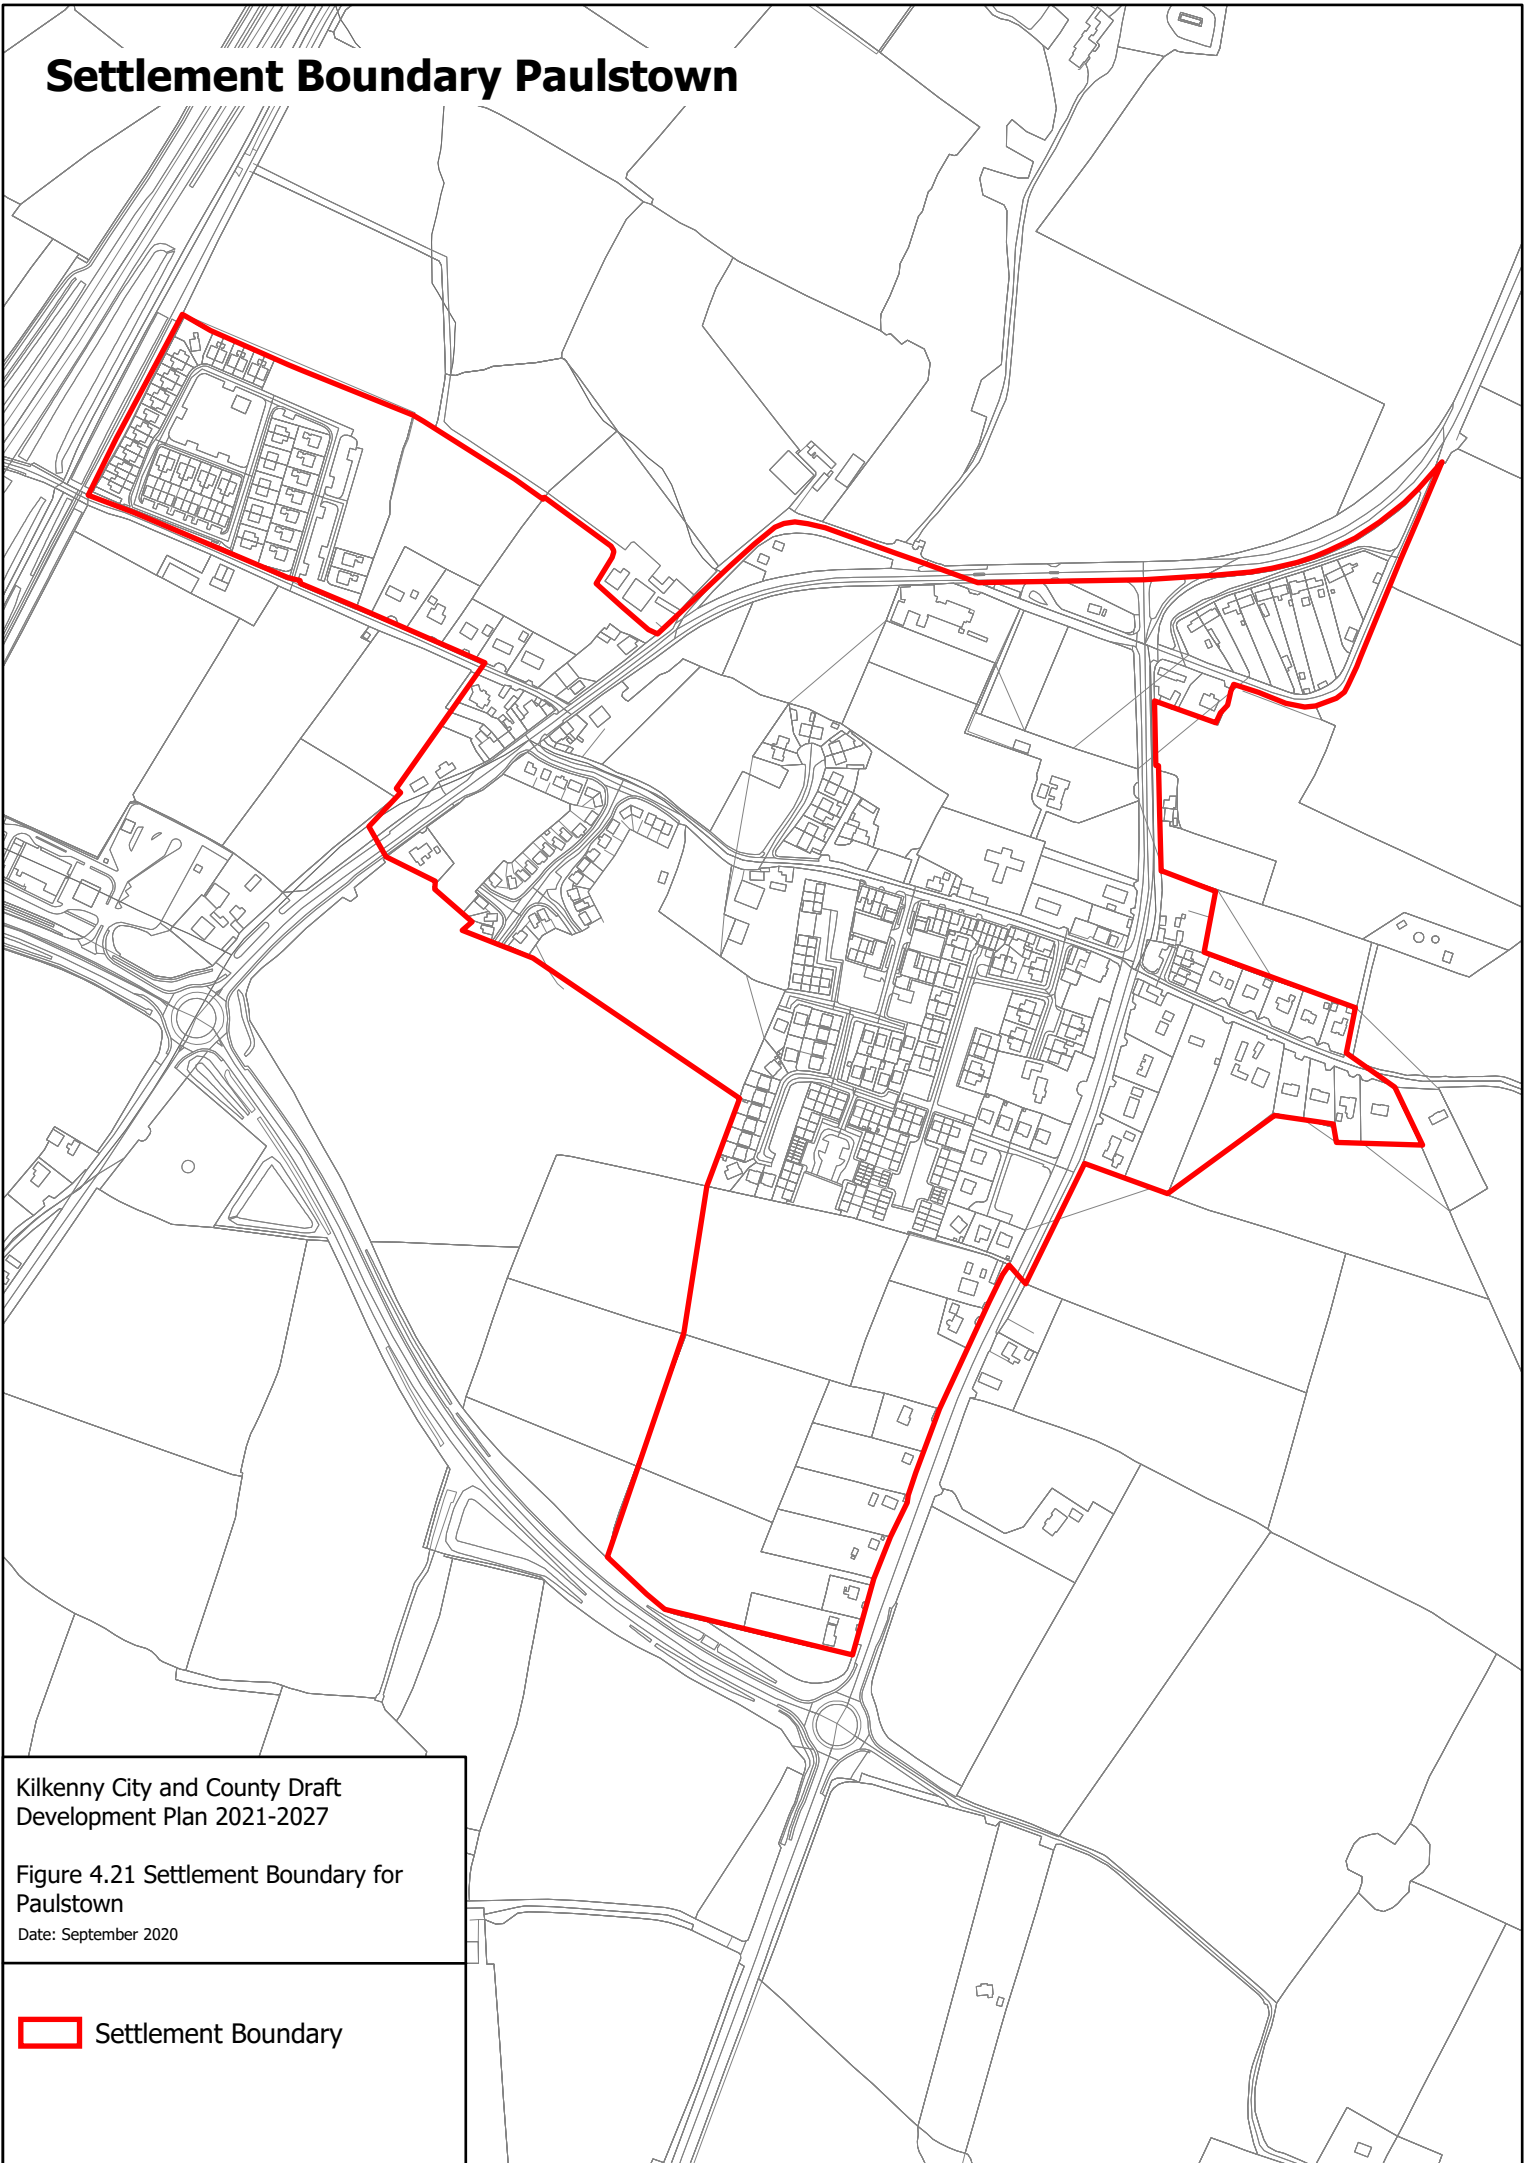

Settlement Boundary Paulstown

Kilkenny City and County Draft
Development Plan 2021-2027

Figure 4.21 Settlement Boundary for
Paulstown

Date: September 2020

 Settlement Boundary