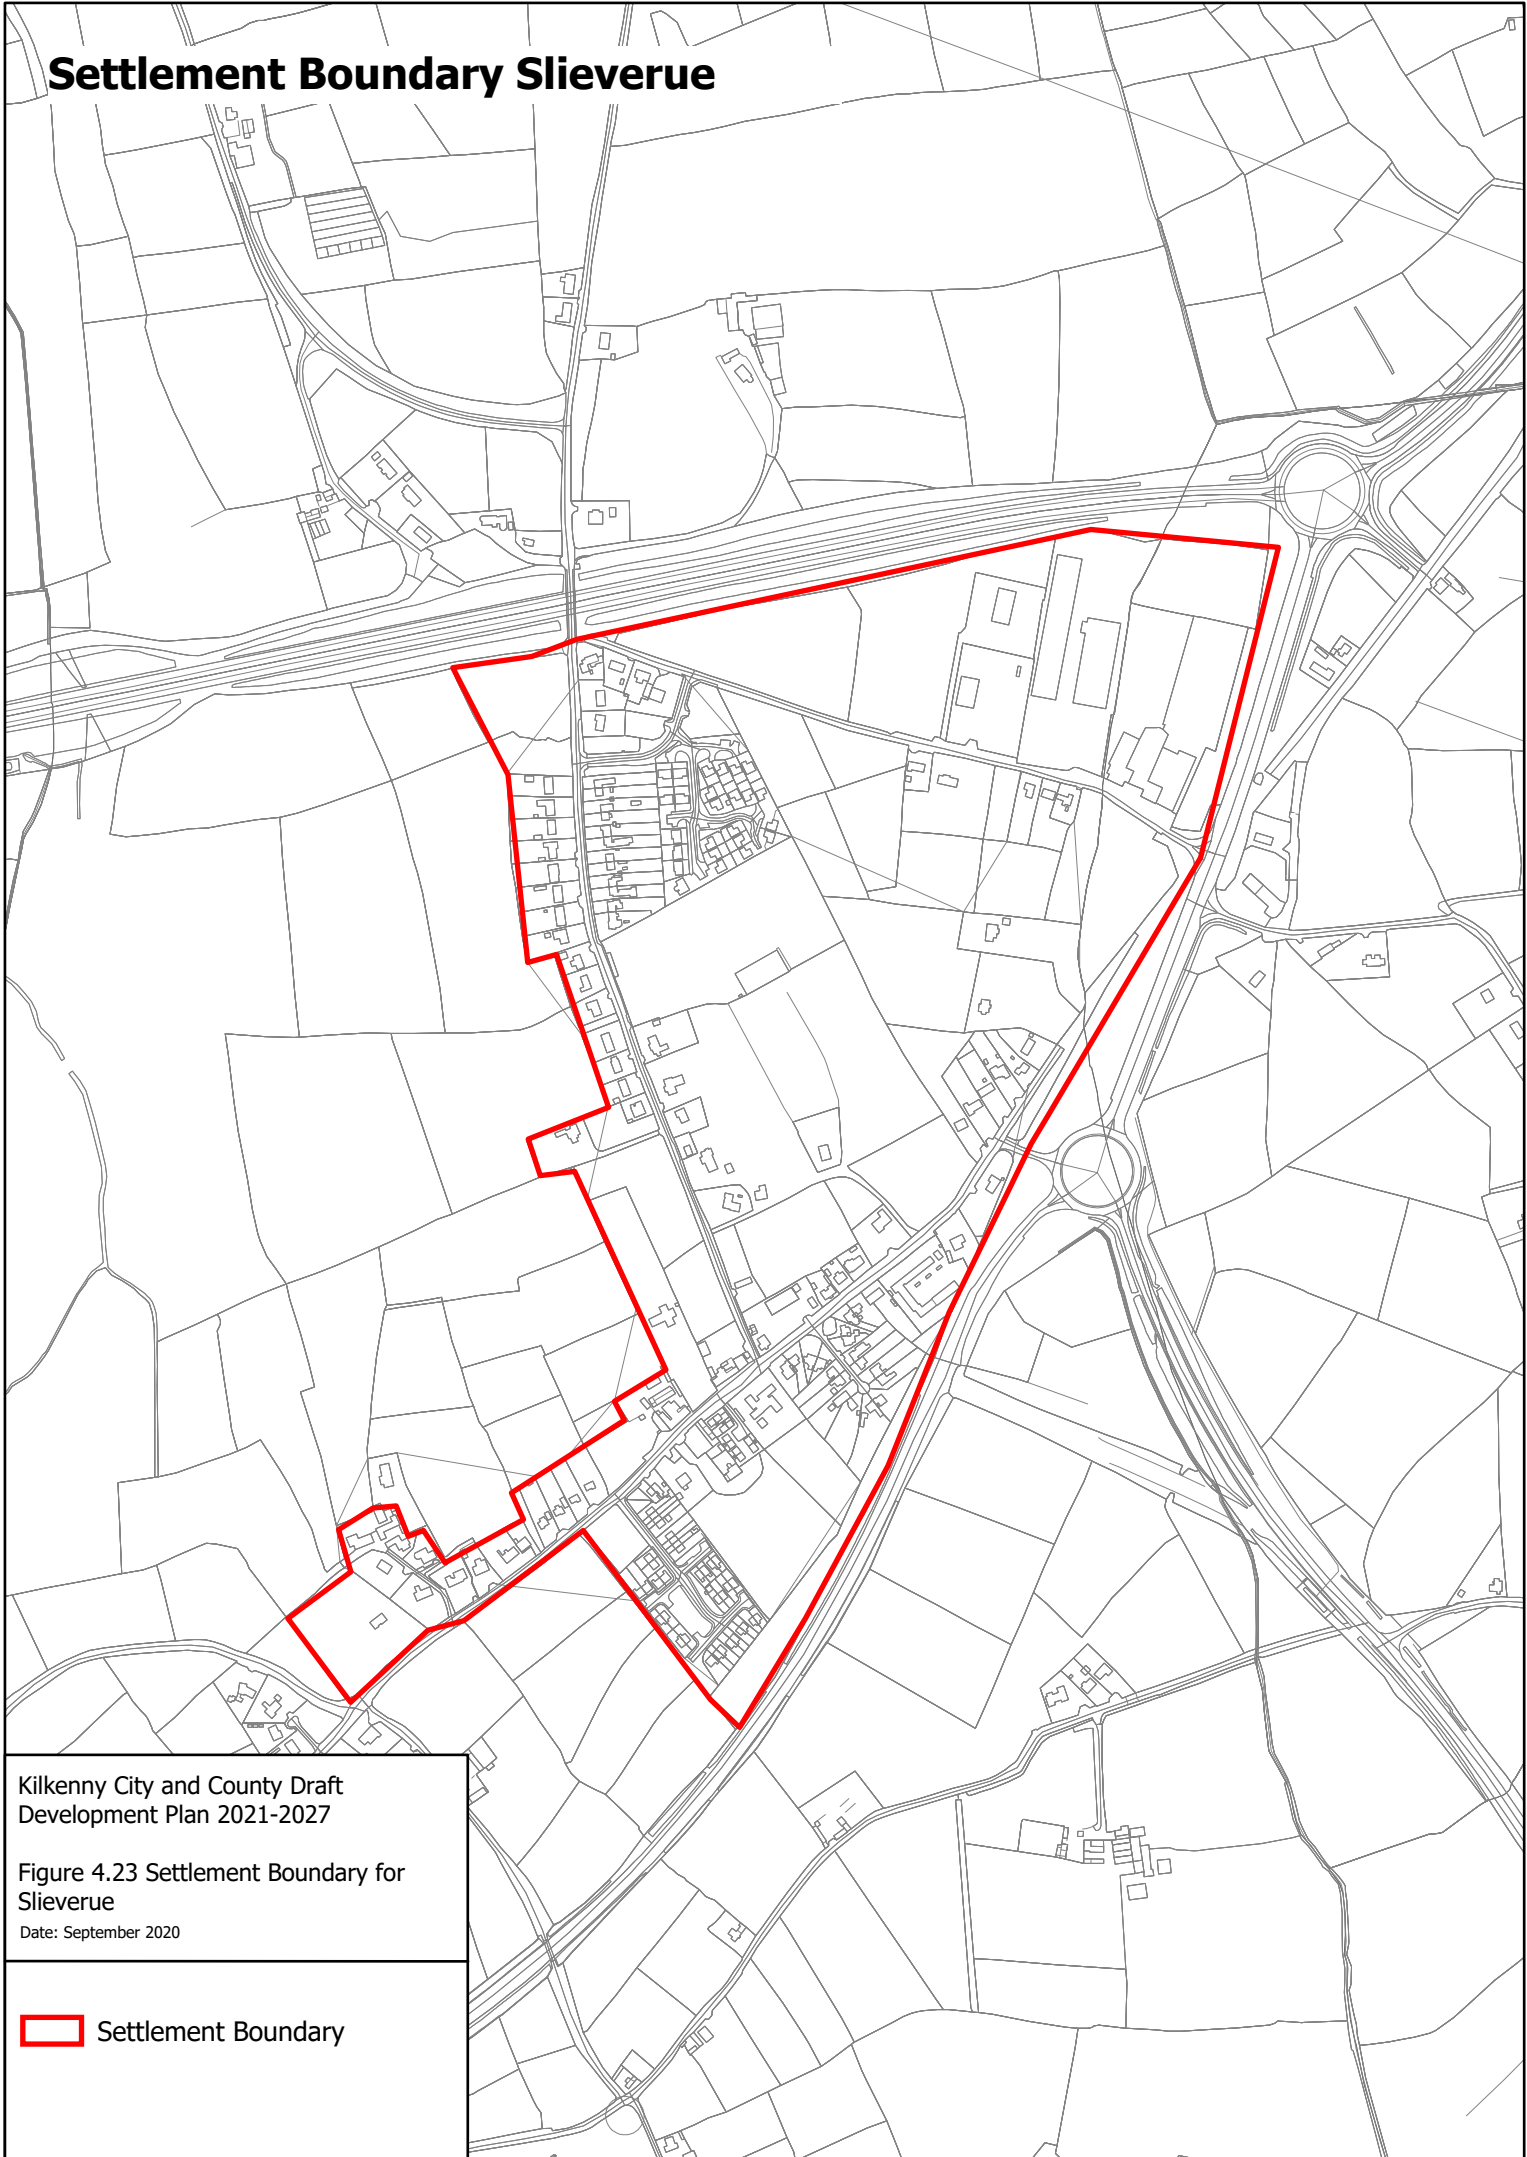

Settlement Boundary Slieverue

Kilkenny City and County Draft
Development Plan 2021-2027

Figure 4.23 Settlement Boundary for
Slieverue

Date: September 2020

 Settlement Boundary