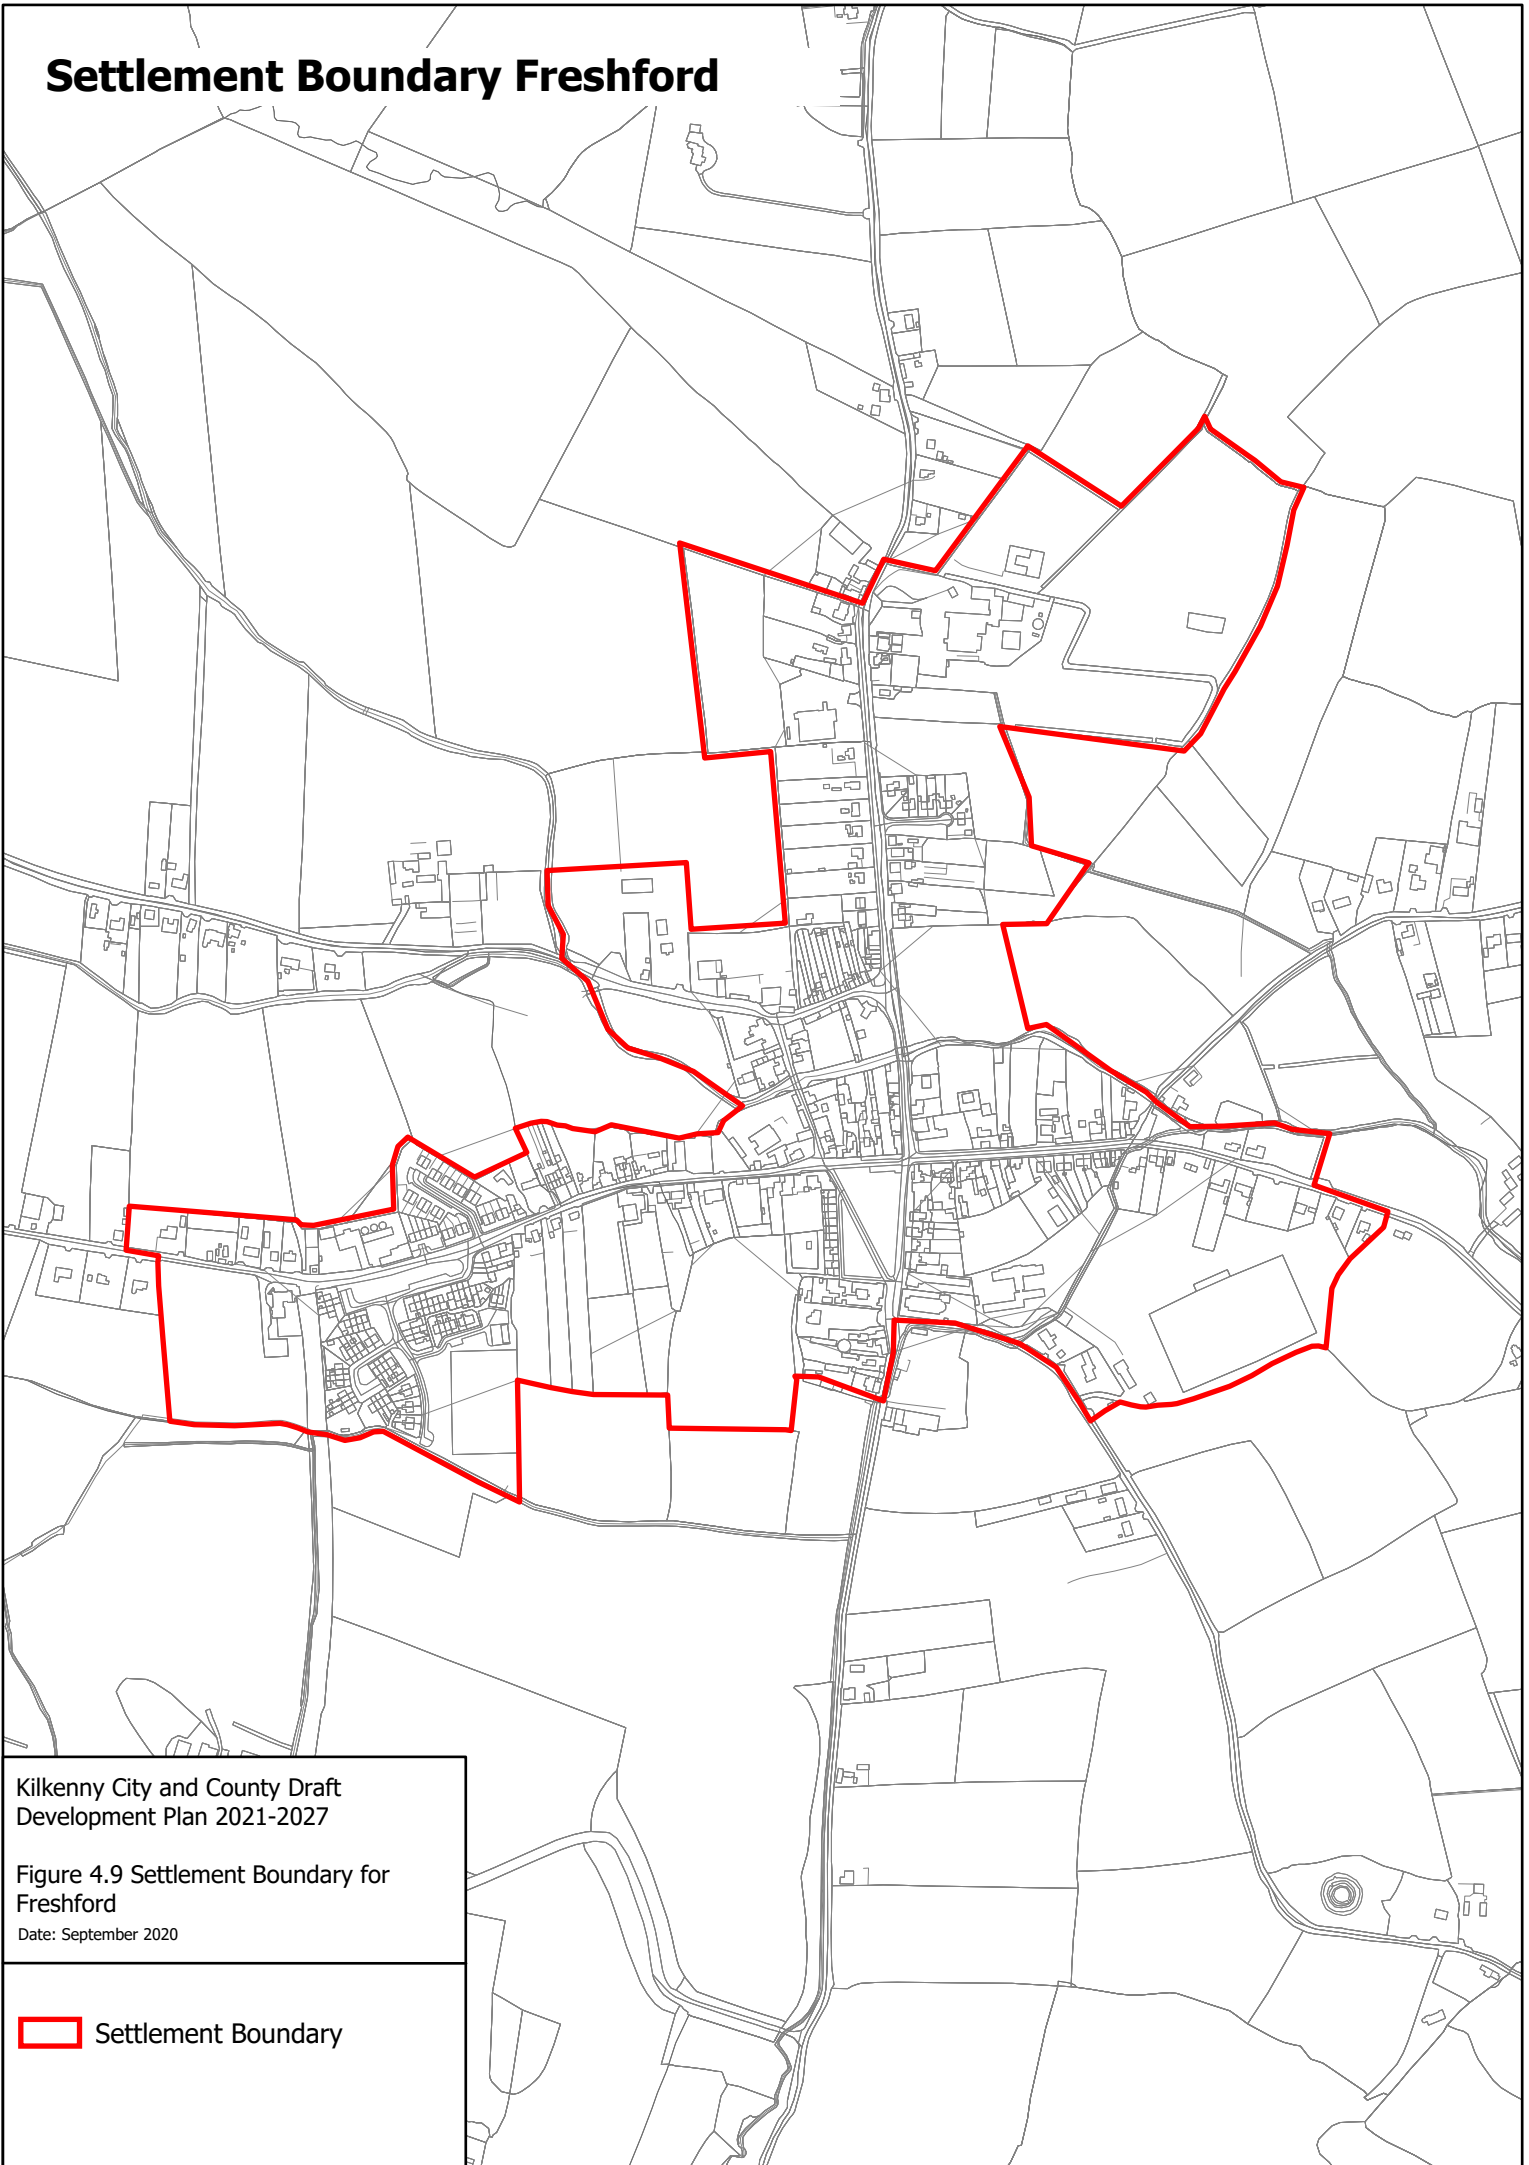

Settlement Boundary Freshford

Kilkenny City and County Draft
Development Plan 2021-2027

Figure 4.9 Settlement Boundary for
Freshford

Date: September 2020

 Settlement Boundary