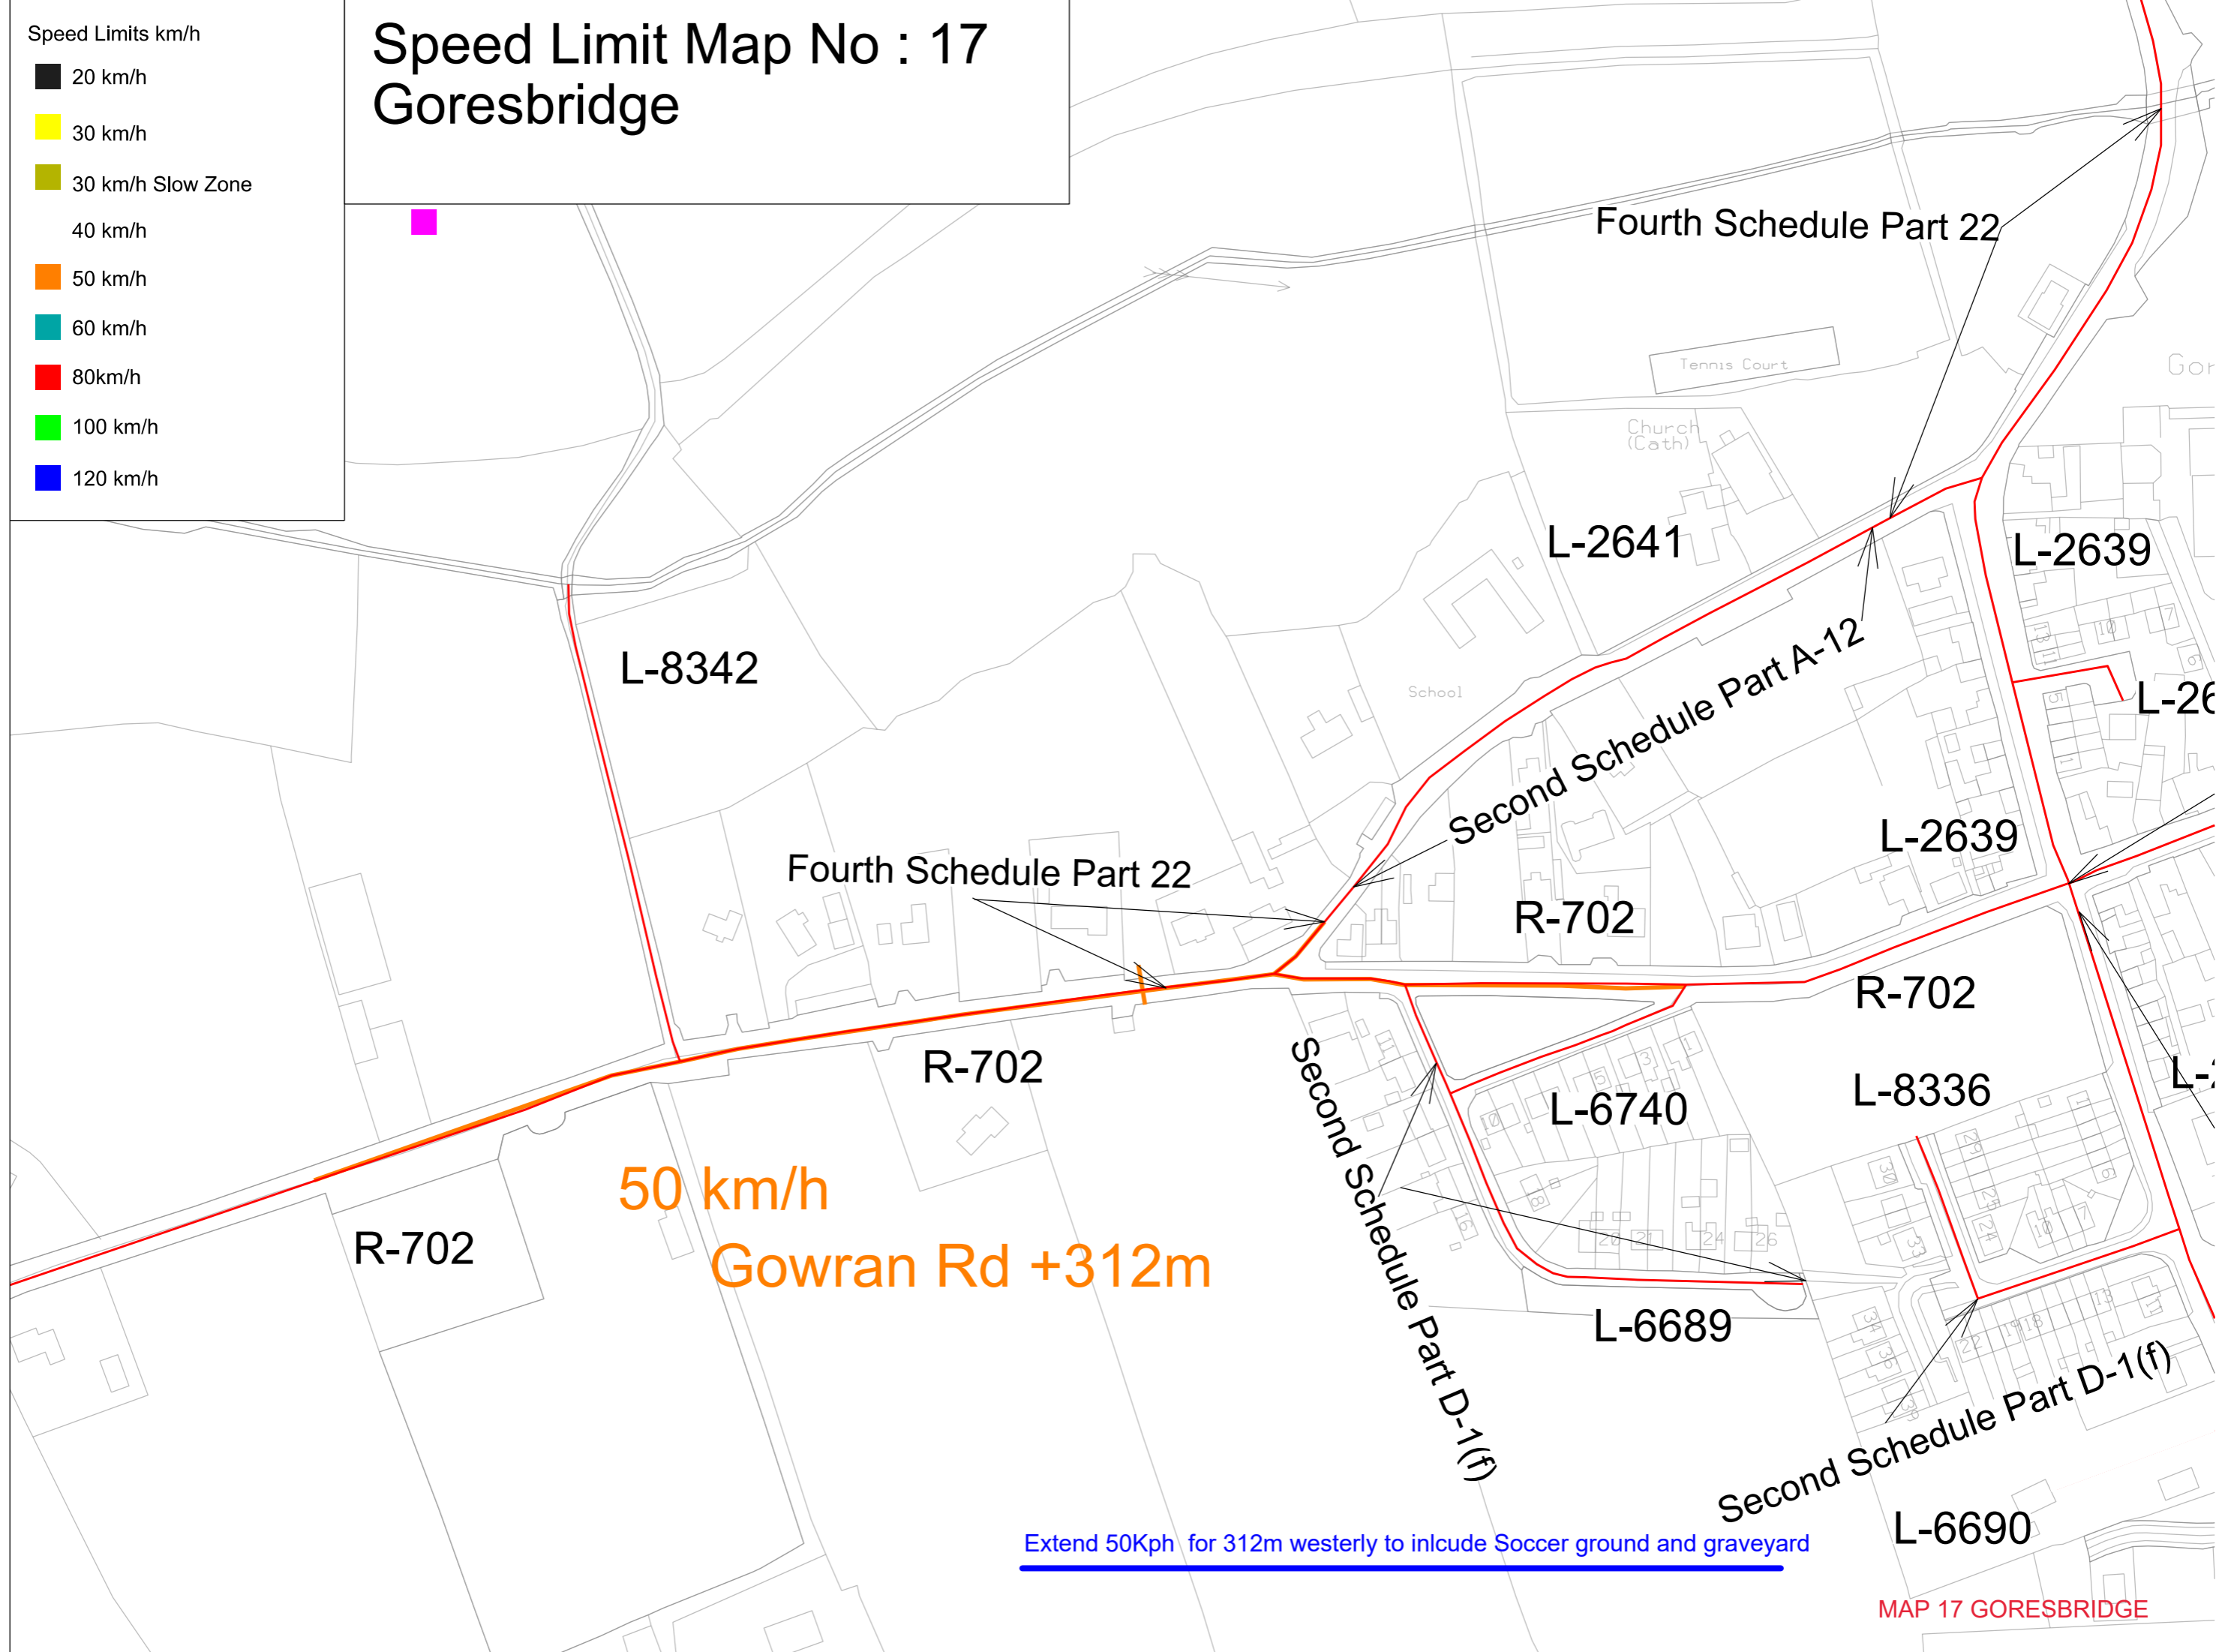

- Speed Limits km/h
- 20 km/h
 - 30 km/h
 - 30 km/h Slow Zone
 - 40 km/h
 - 50 km/h
 - 60 km/h
 - 80km/h
 - 100 km/h
 - 120 km/h

Speed Limit Map No : 17

Goresbridge

50 km/h
Gowran Rd +312m

Extend 50Kph for 312m westerly to include Soccer ground and graveyard