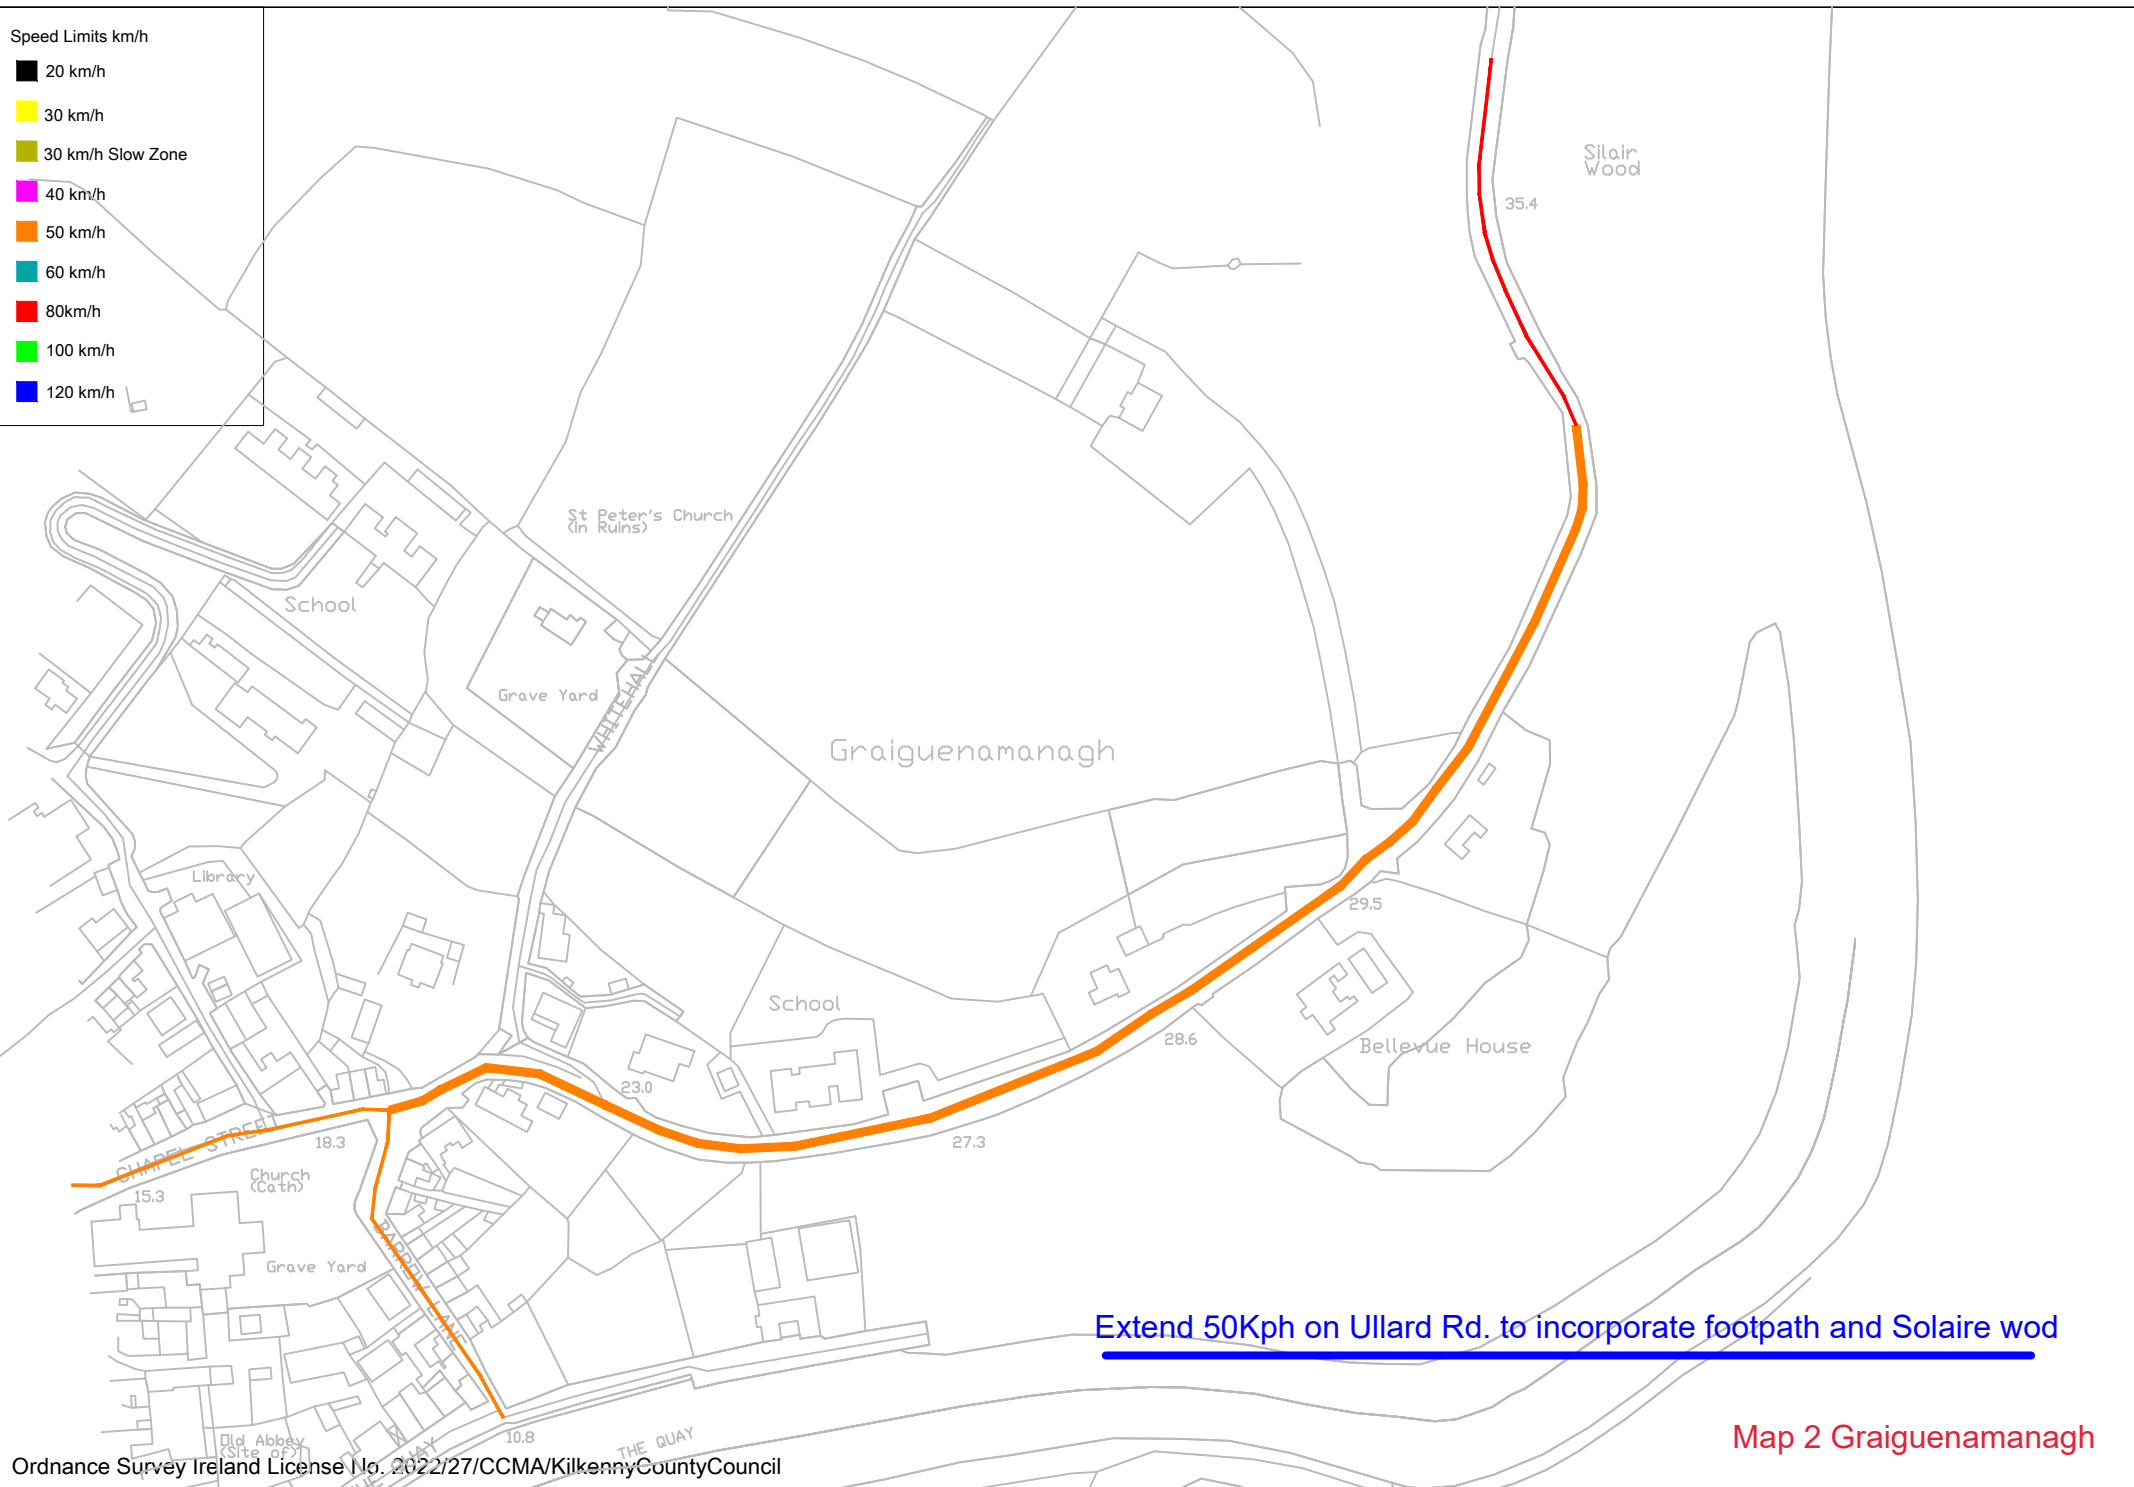

- Speed Limits km/h
- 20 km/h
 - 30 km/h
 - 30 km/h Slow Zone
 - 40 km/h
 - 50 km/h
 - 60 km/h
 - 80 km/h
 - 100 km/h
 - 120 km/h

Extend 50Kph on Ullard Rd. to incorporate footpath and Solair wod

Map 2 Graiguenamanagh