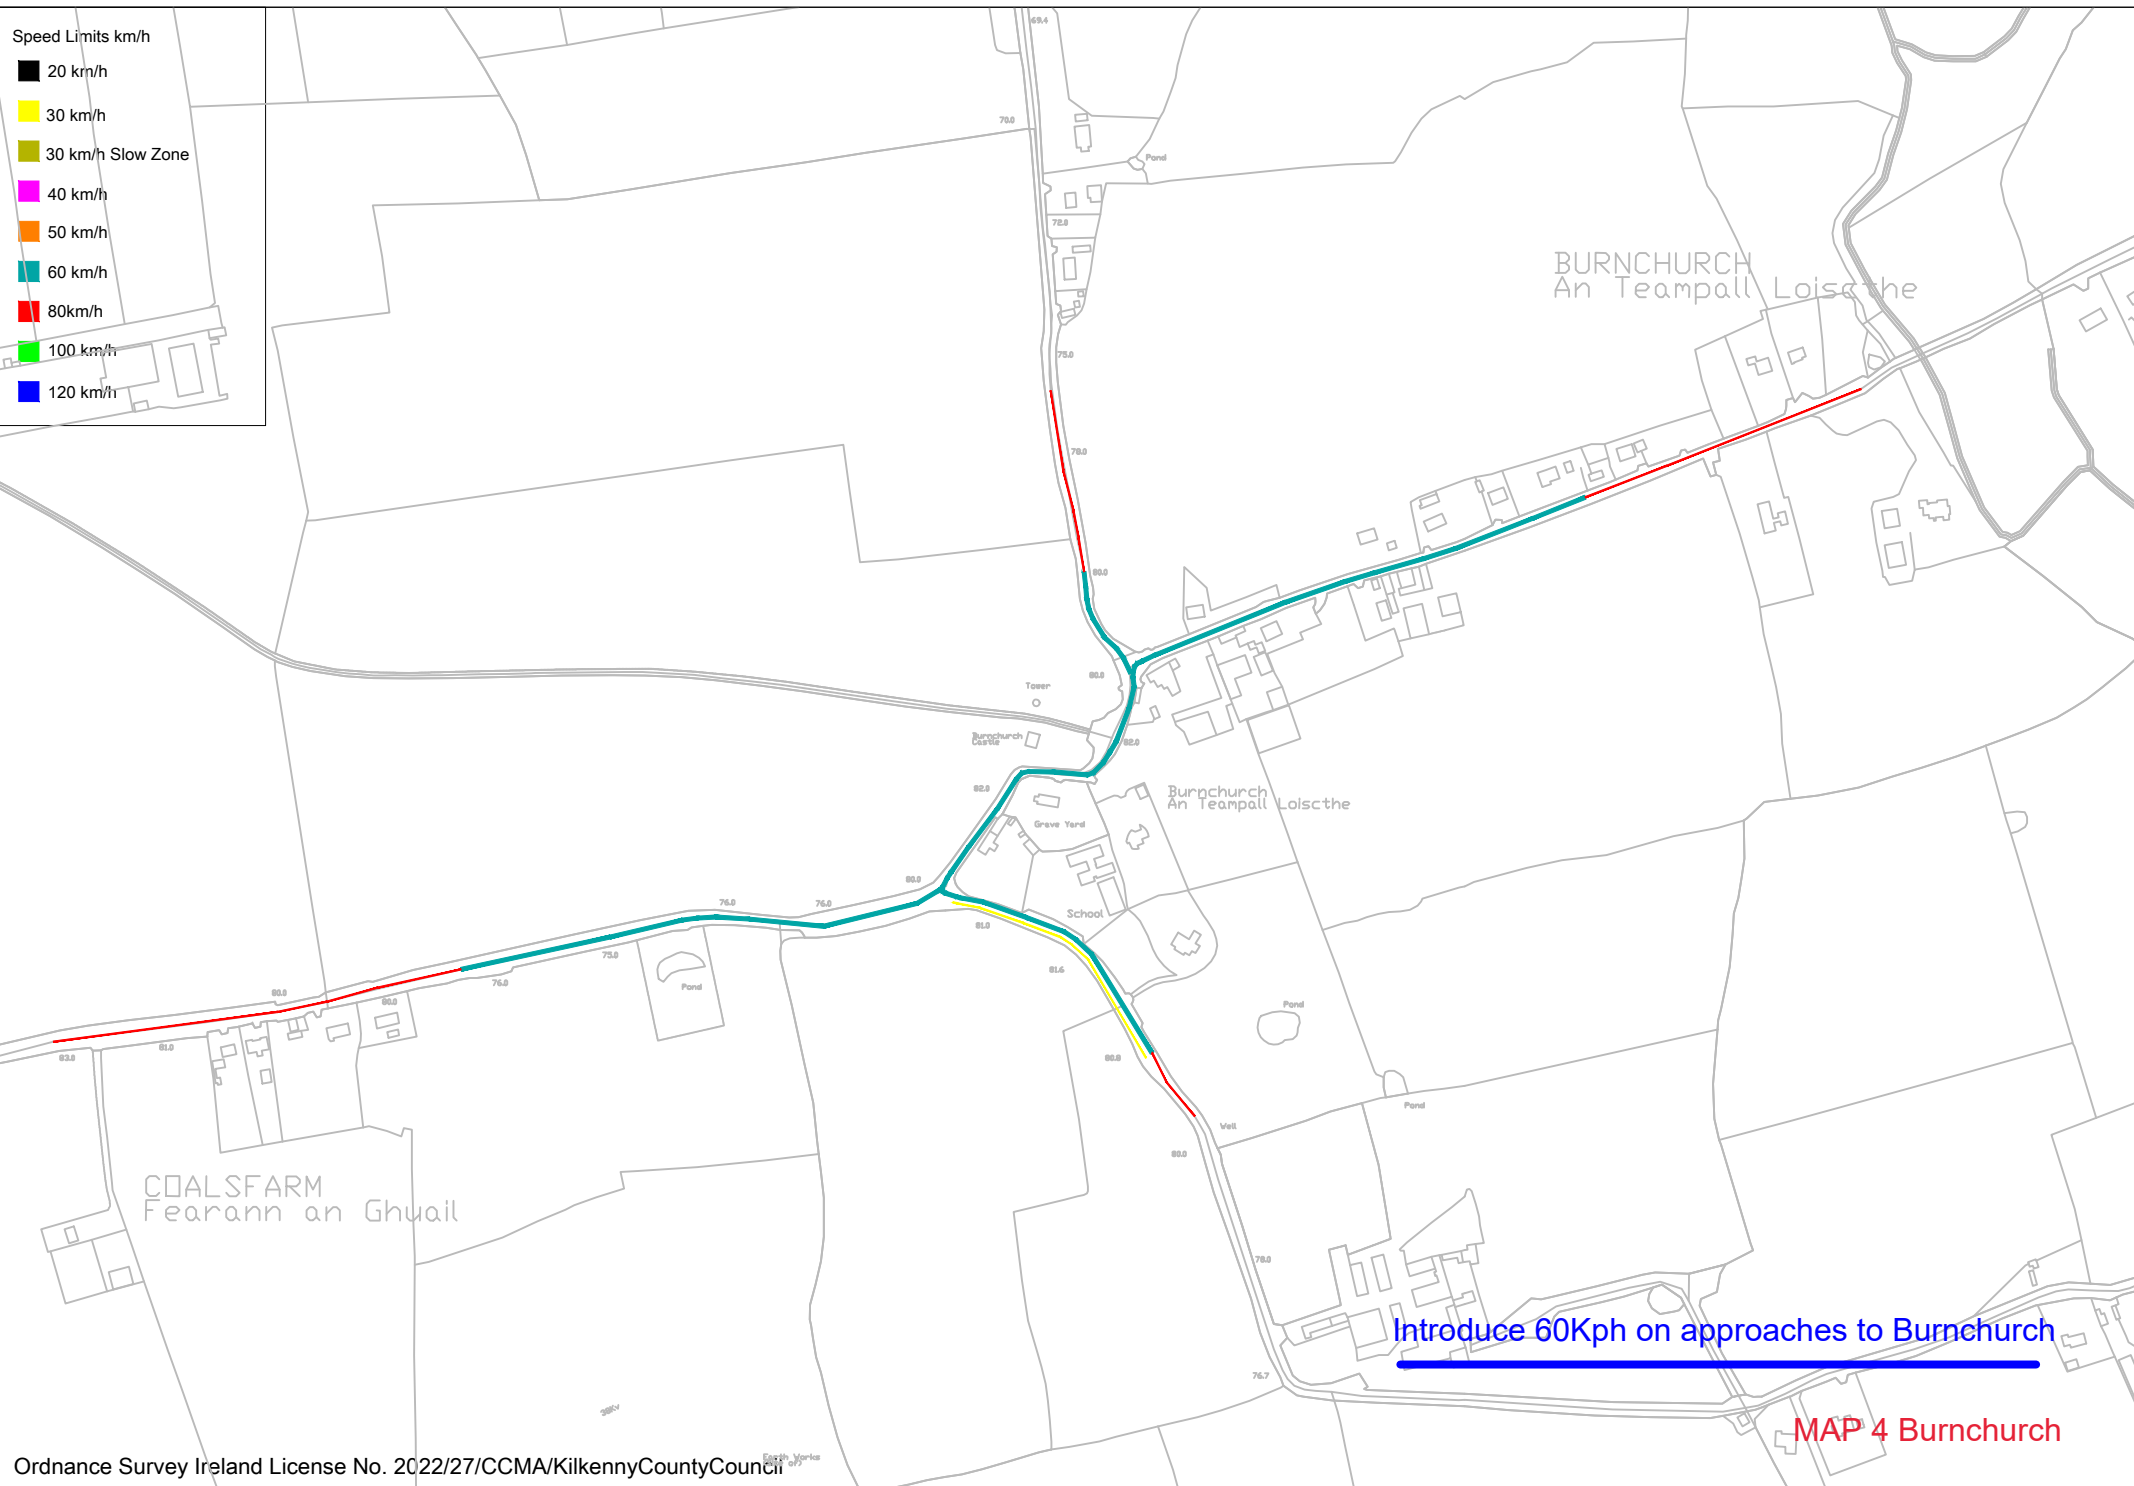

- Speed Limits km/h
- 20 km/h
 - 30 km/h
 - 30 km/h Slow Zone
 - 40 km/h
 - 50 km/h
 - 60 km/h
 - 80 km/h
 - 100 km/h
 - 120 km/h

Introduce 60Kph on approaches to Burnchurch

MAP 4 Burnchurch