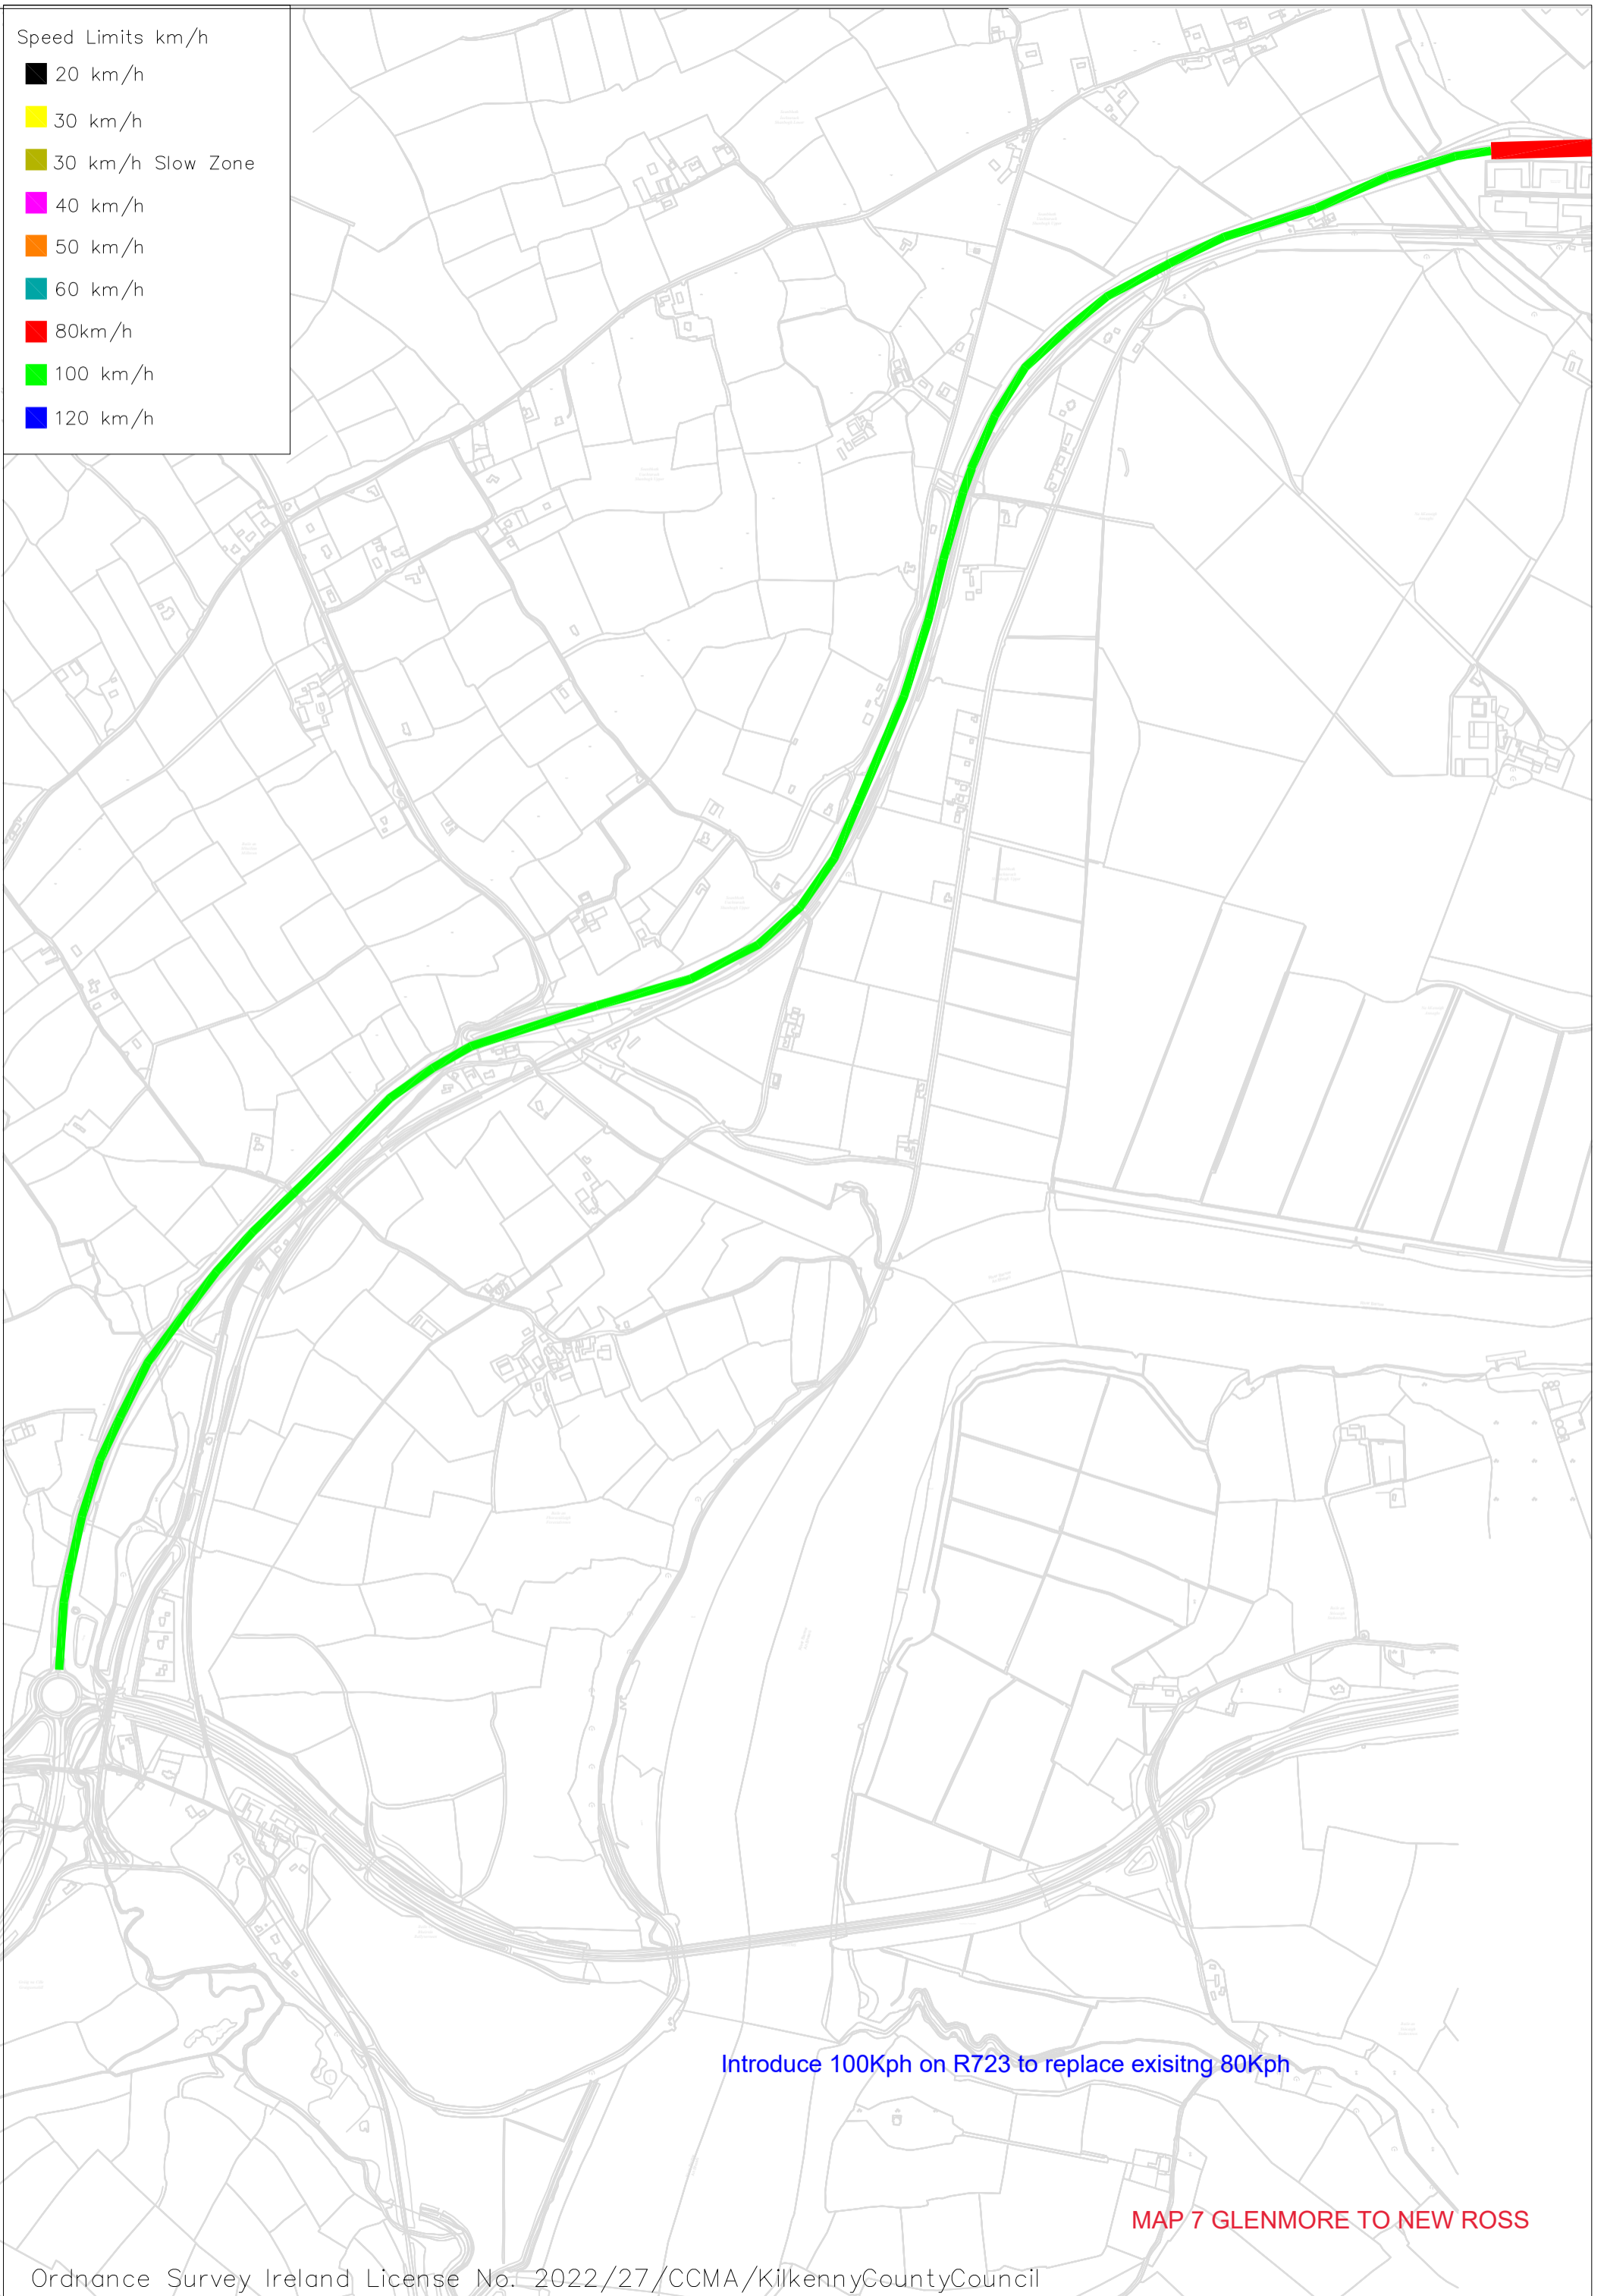

Speed Limits km/h

- 20 km/h
- 30 km/h
- 30 km/h Slow Zone
- 40 km/h
- 50 km/h
- 60 km/h
- 80km/h
- 100 km/h
- 120 km/h

Introduce 100Kph on R723 to replace existitng 80Kph

MAP 7 GLENMORE TO NEW ROSS