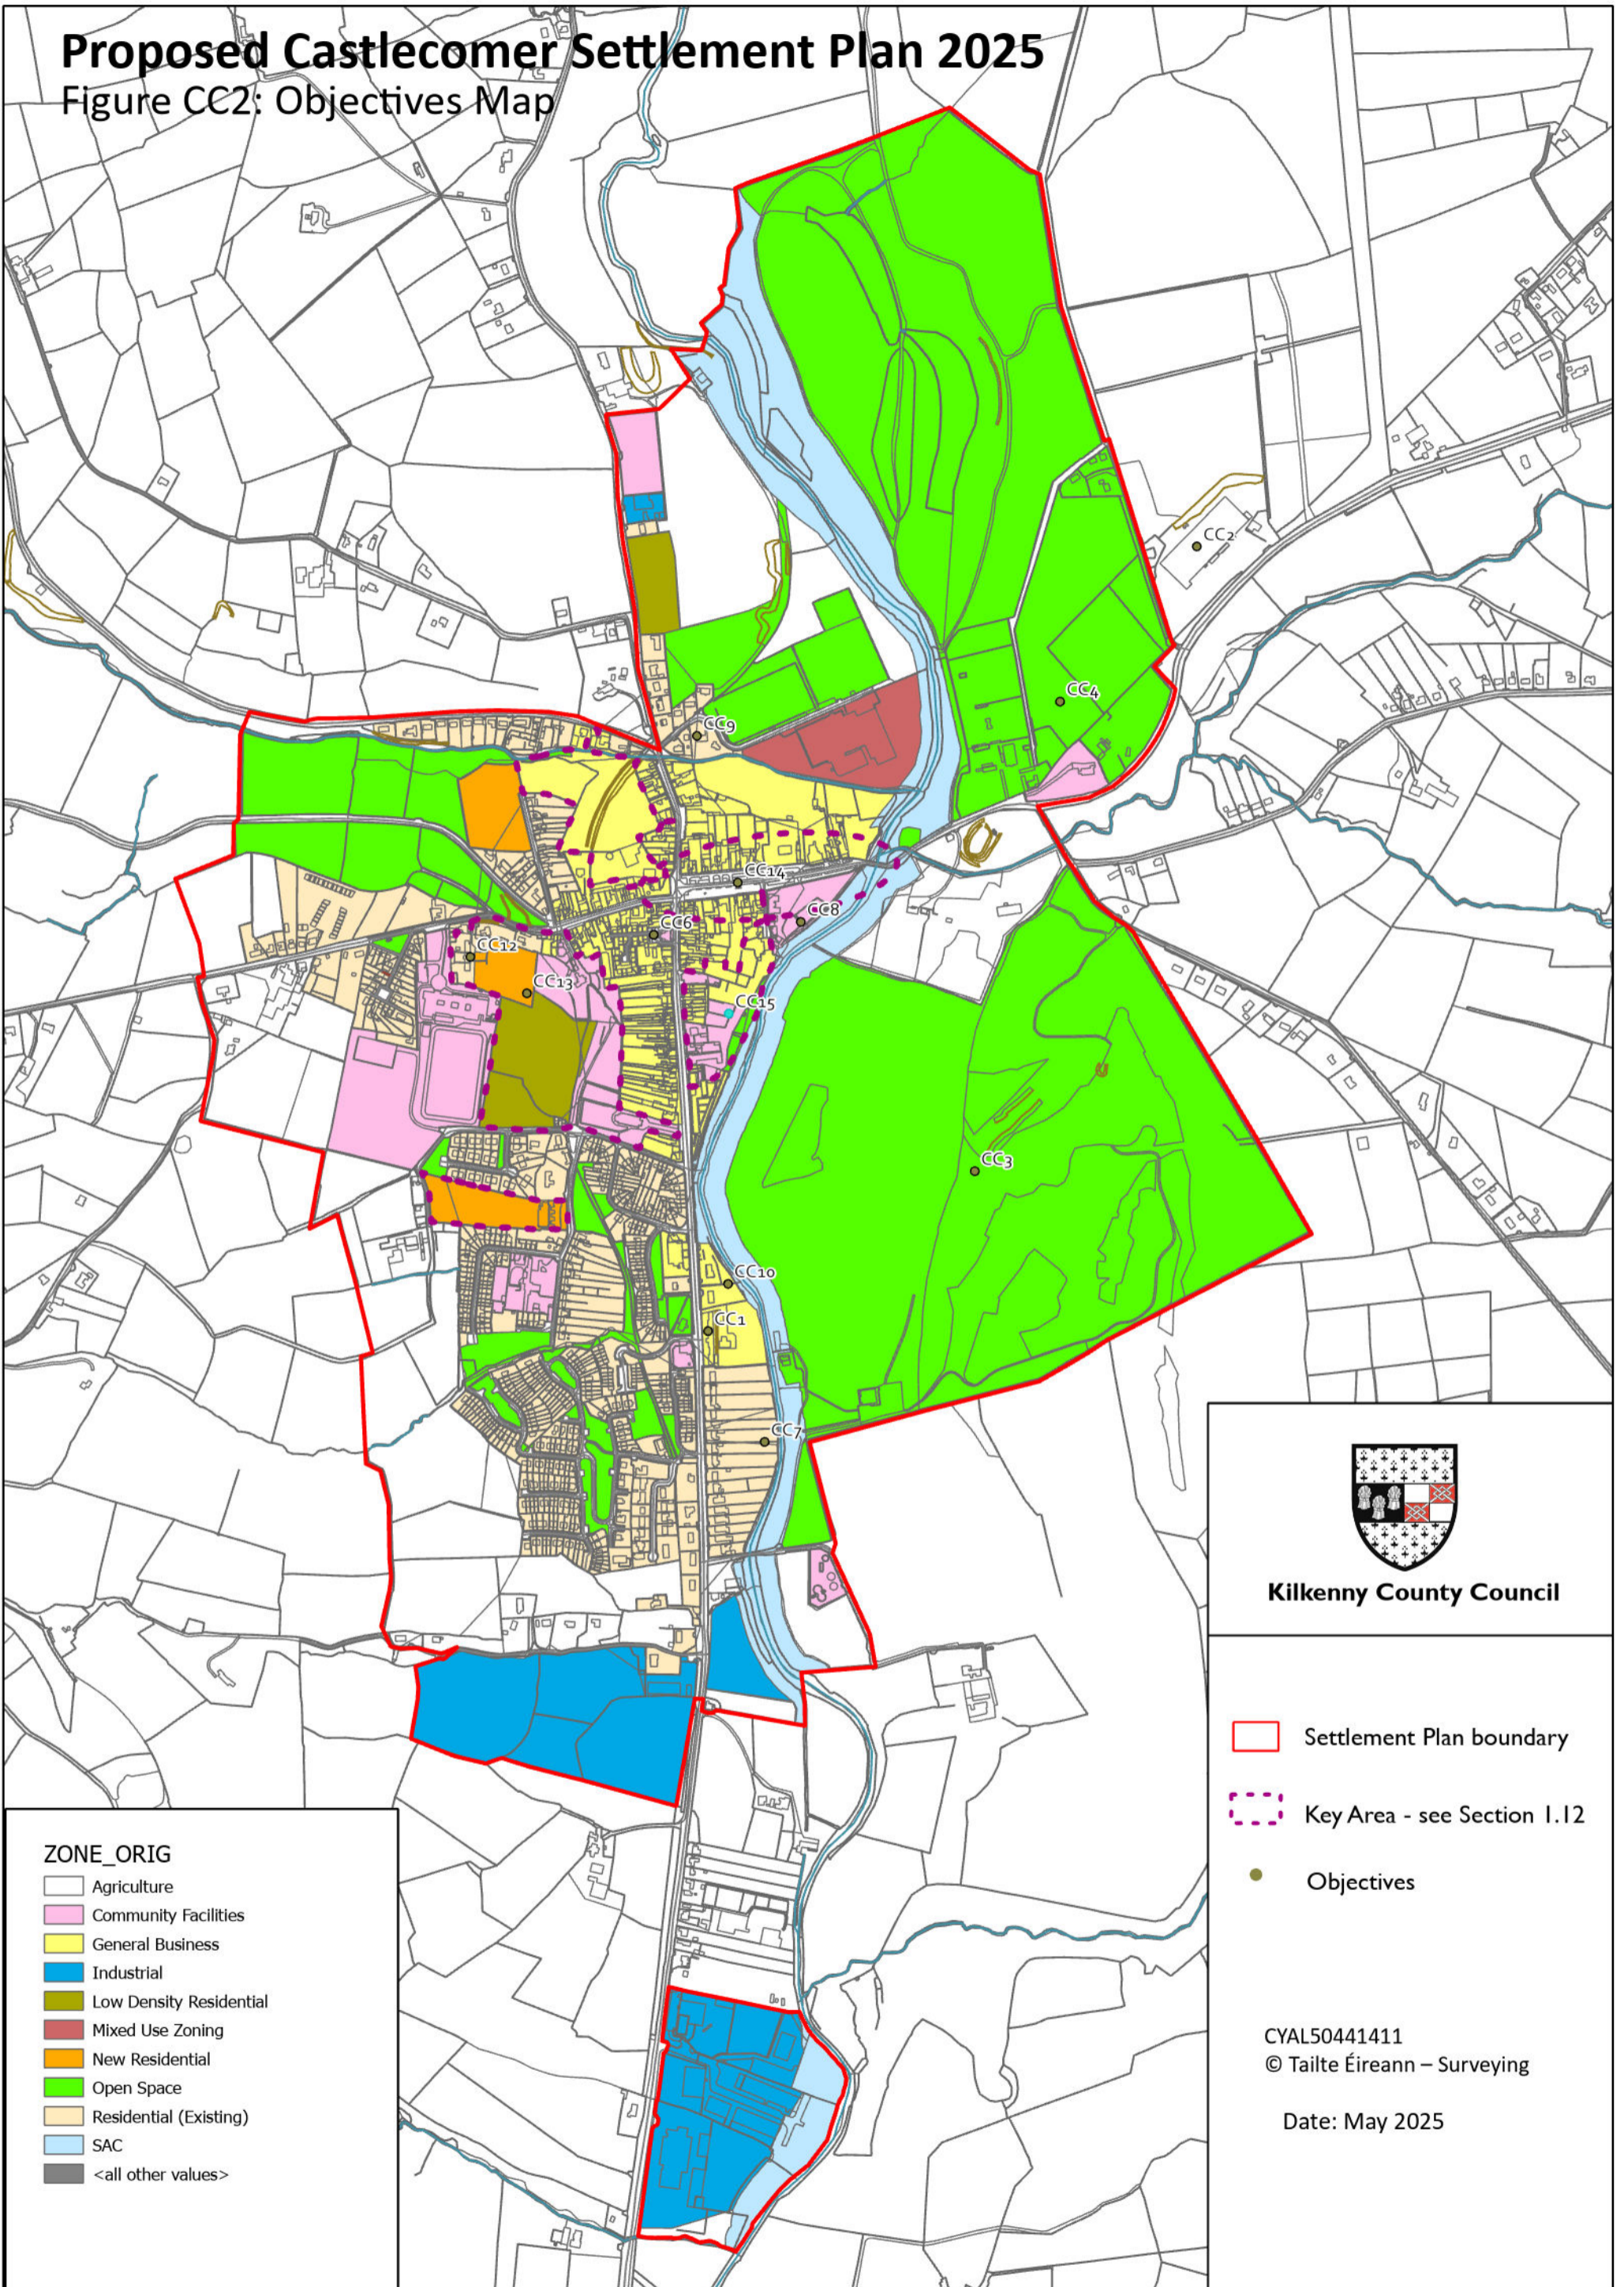

Proposed Castlecomer Settlement Plan 2025

Figure CC2: Objectives Map

ZONE_ORIG

- Agriculture
- Community Facilities
- General Business
- Industrial
- Low Density Residential
- Mixed Use Zoning
- New Residential
- Open Space
- Residential (Existing)
- SAC
- <all other values>

Kilkenny County Council

- Settlement Plan boundary
- Key Area - see Section 1.12
- Objectives

CYAL50441411
© Tailte Éireann – Surveying

Date: May 2025