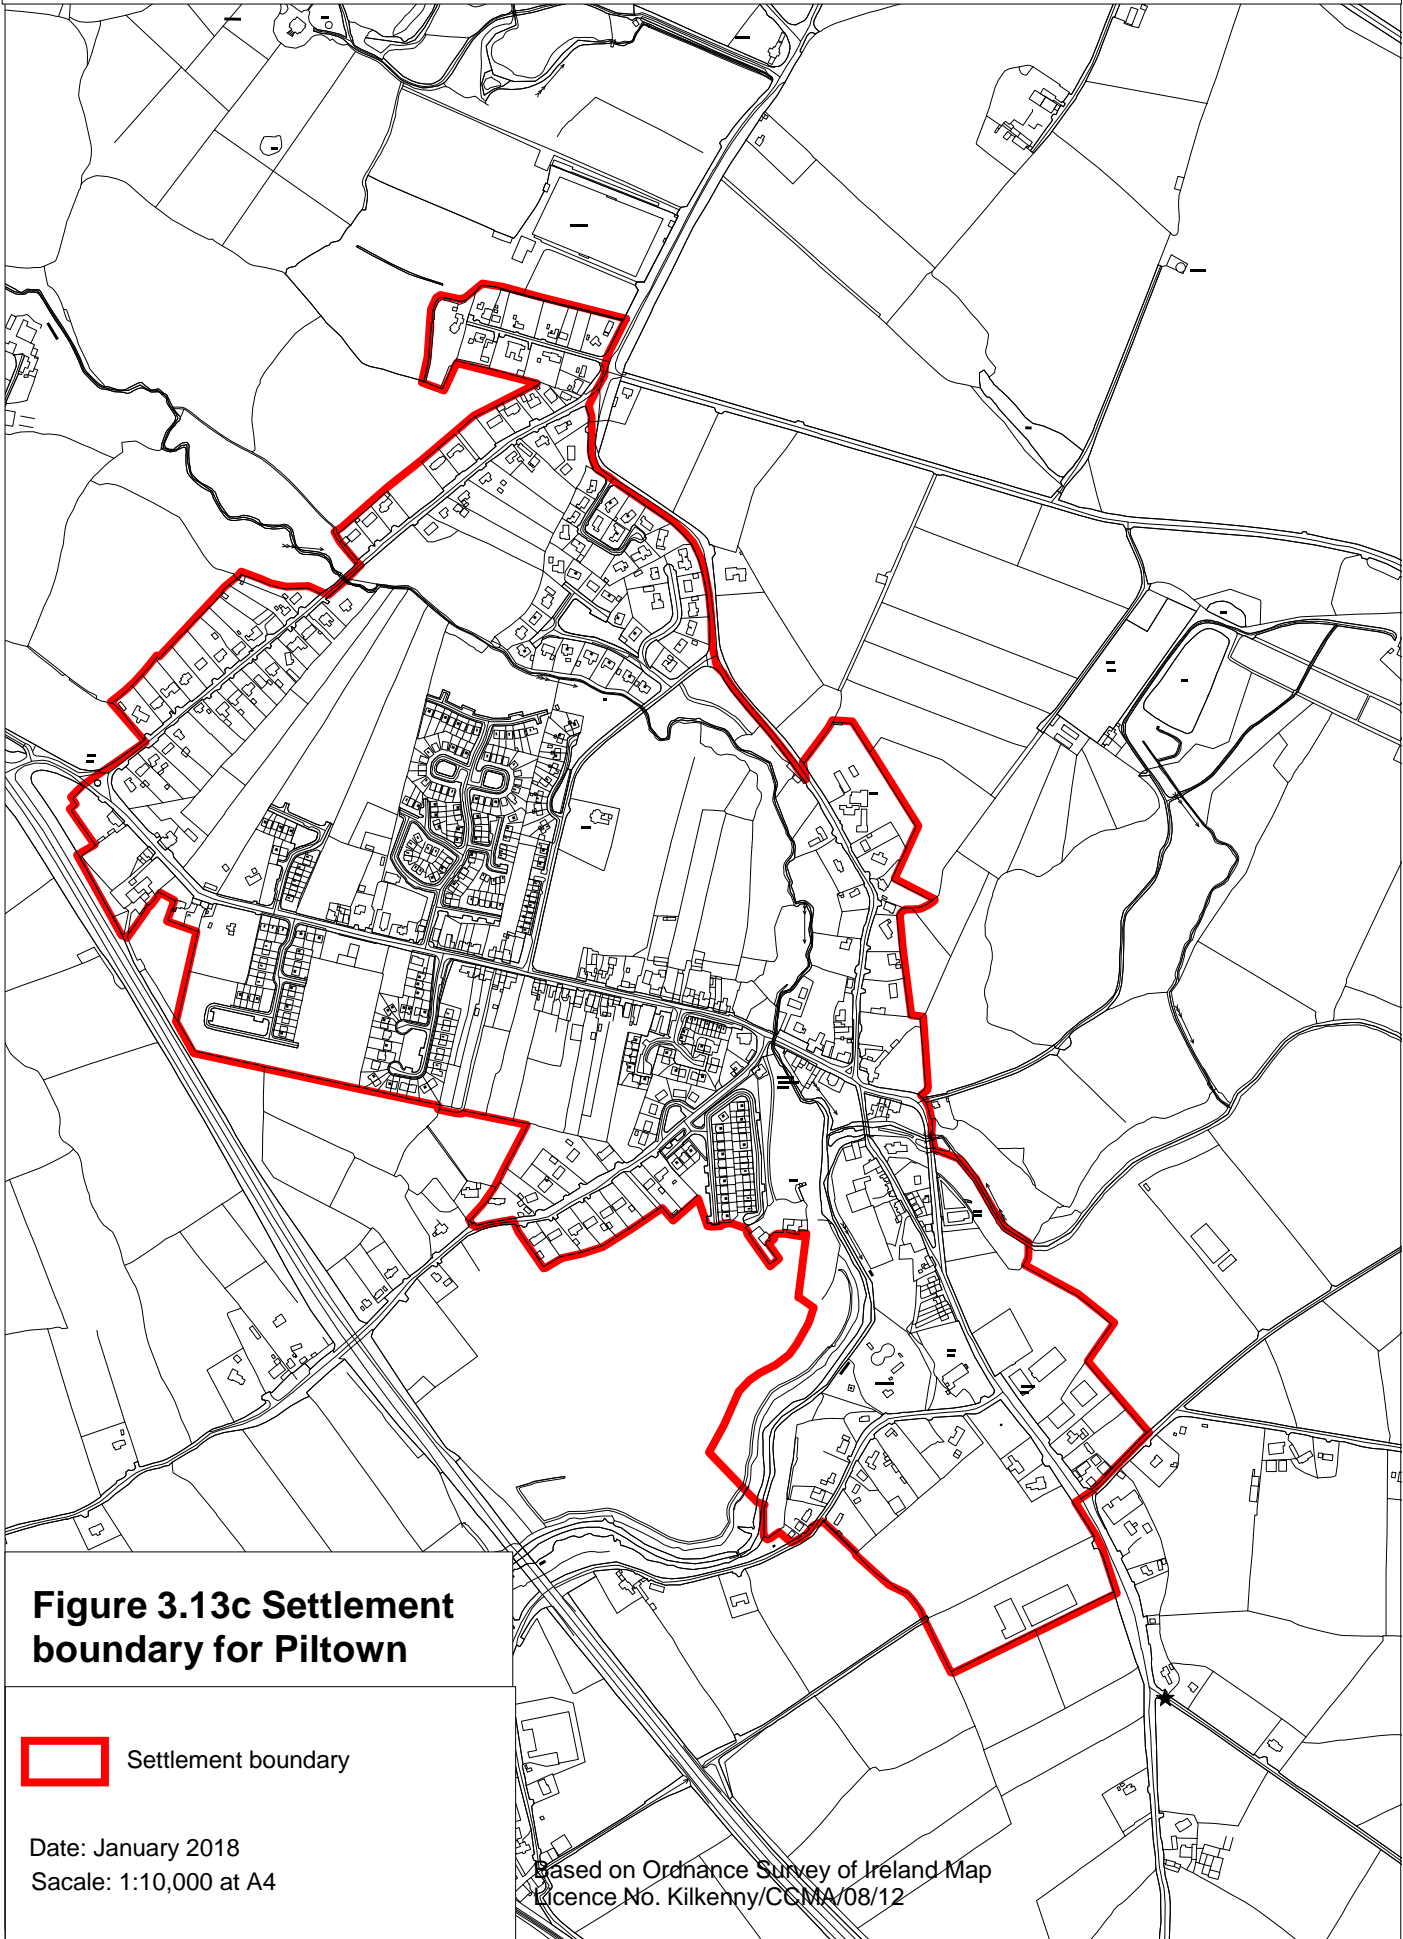

Proposed Variation 3 to Kilkenny County Development Plan 2014-2020

Figure 3.13c Settlement boundary for Piltown

 Settlement boundary

Date: January 2018
Scale: 1:10,000 at A4

Based on Ordnance Survey of Ireland Map
Licence No. Kilkenny/CGMA/08/12