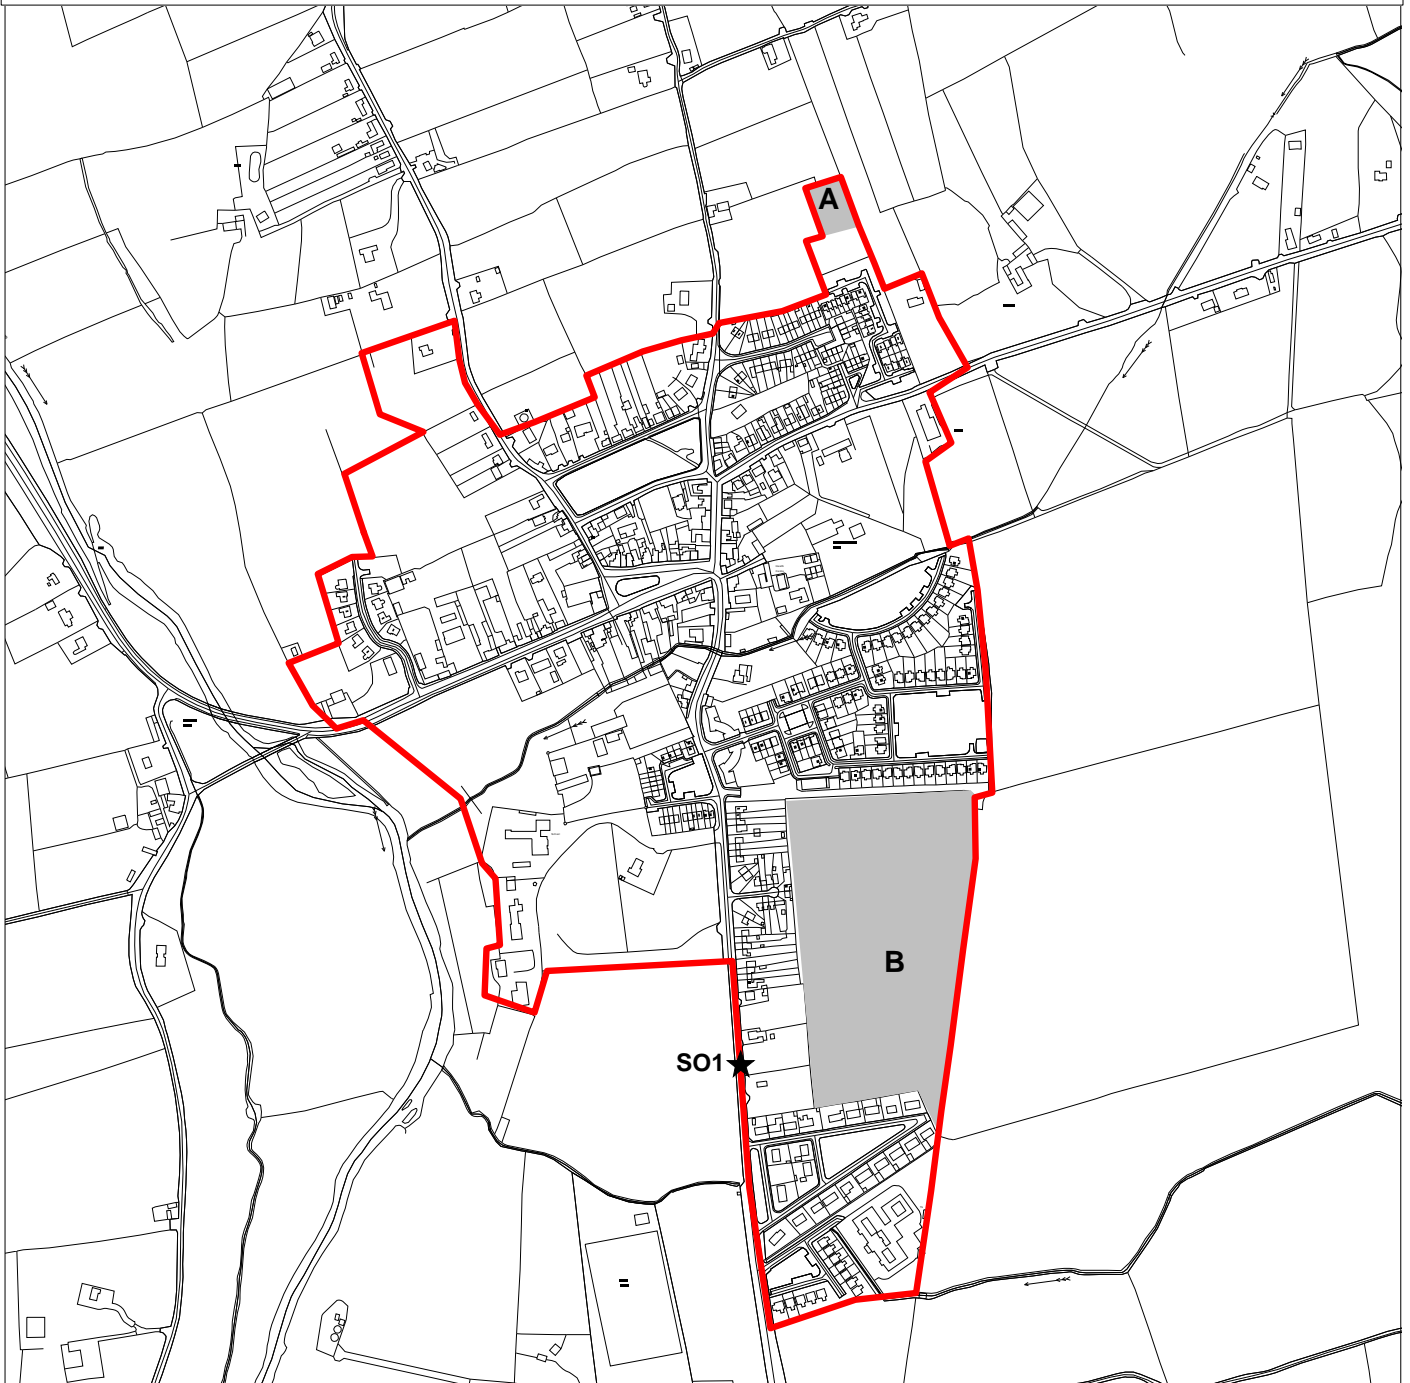

Proposed Variation 3 to Kilkenny County Development Plan 2014-2020

**Figure 3.3 Settlement
boundary for Ballyragget**

-  Settlement boundary
-  Proposed extension to settlement boundary
-  Site specific objective

Date: January 2018

Scale 1:9,000 at A4

Based on Ordnance Survey of Ireland Map License No. Kilkenny
CCMA/08/12