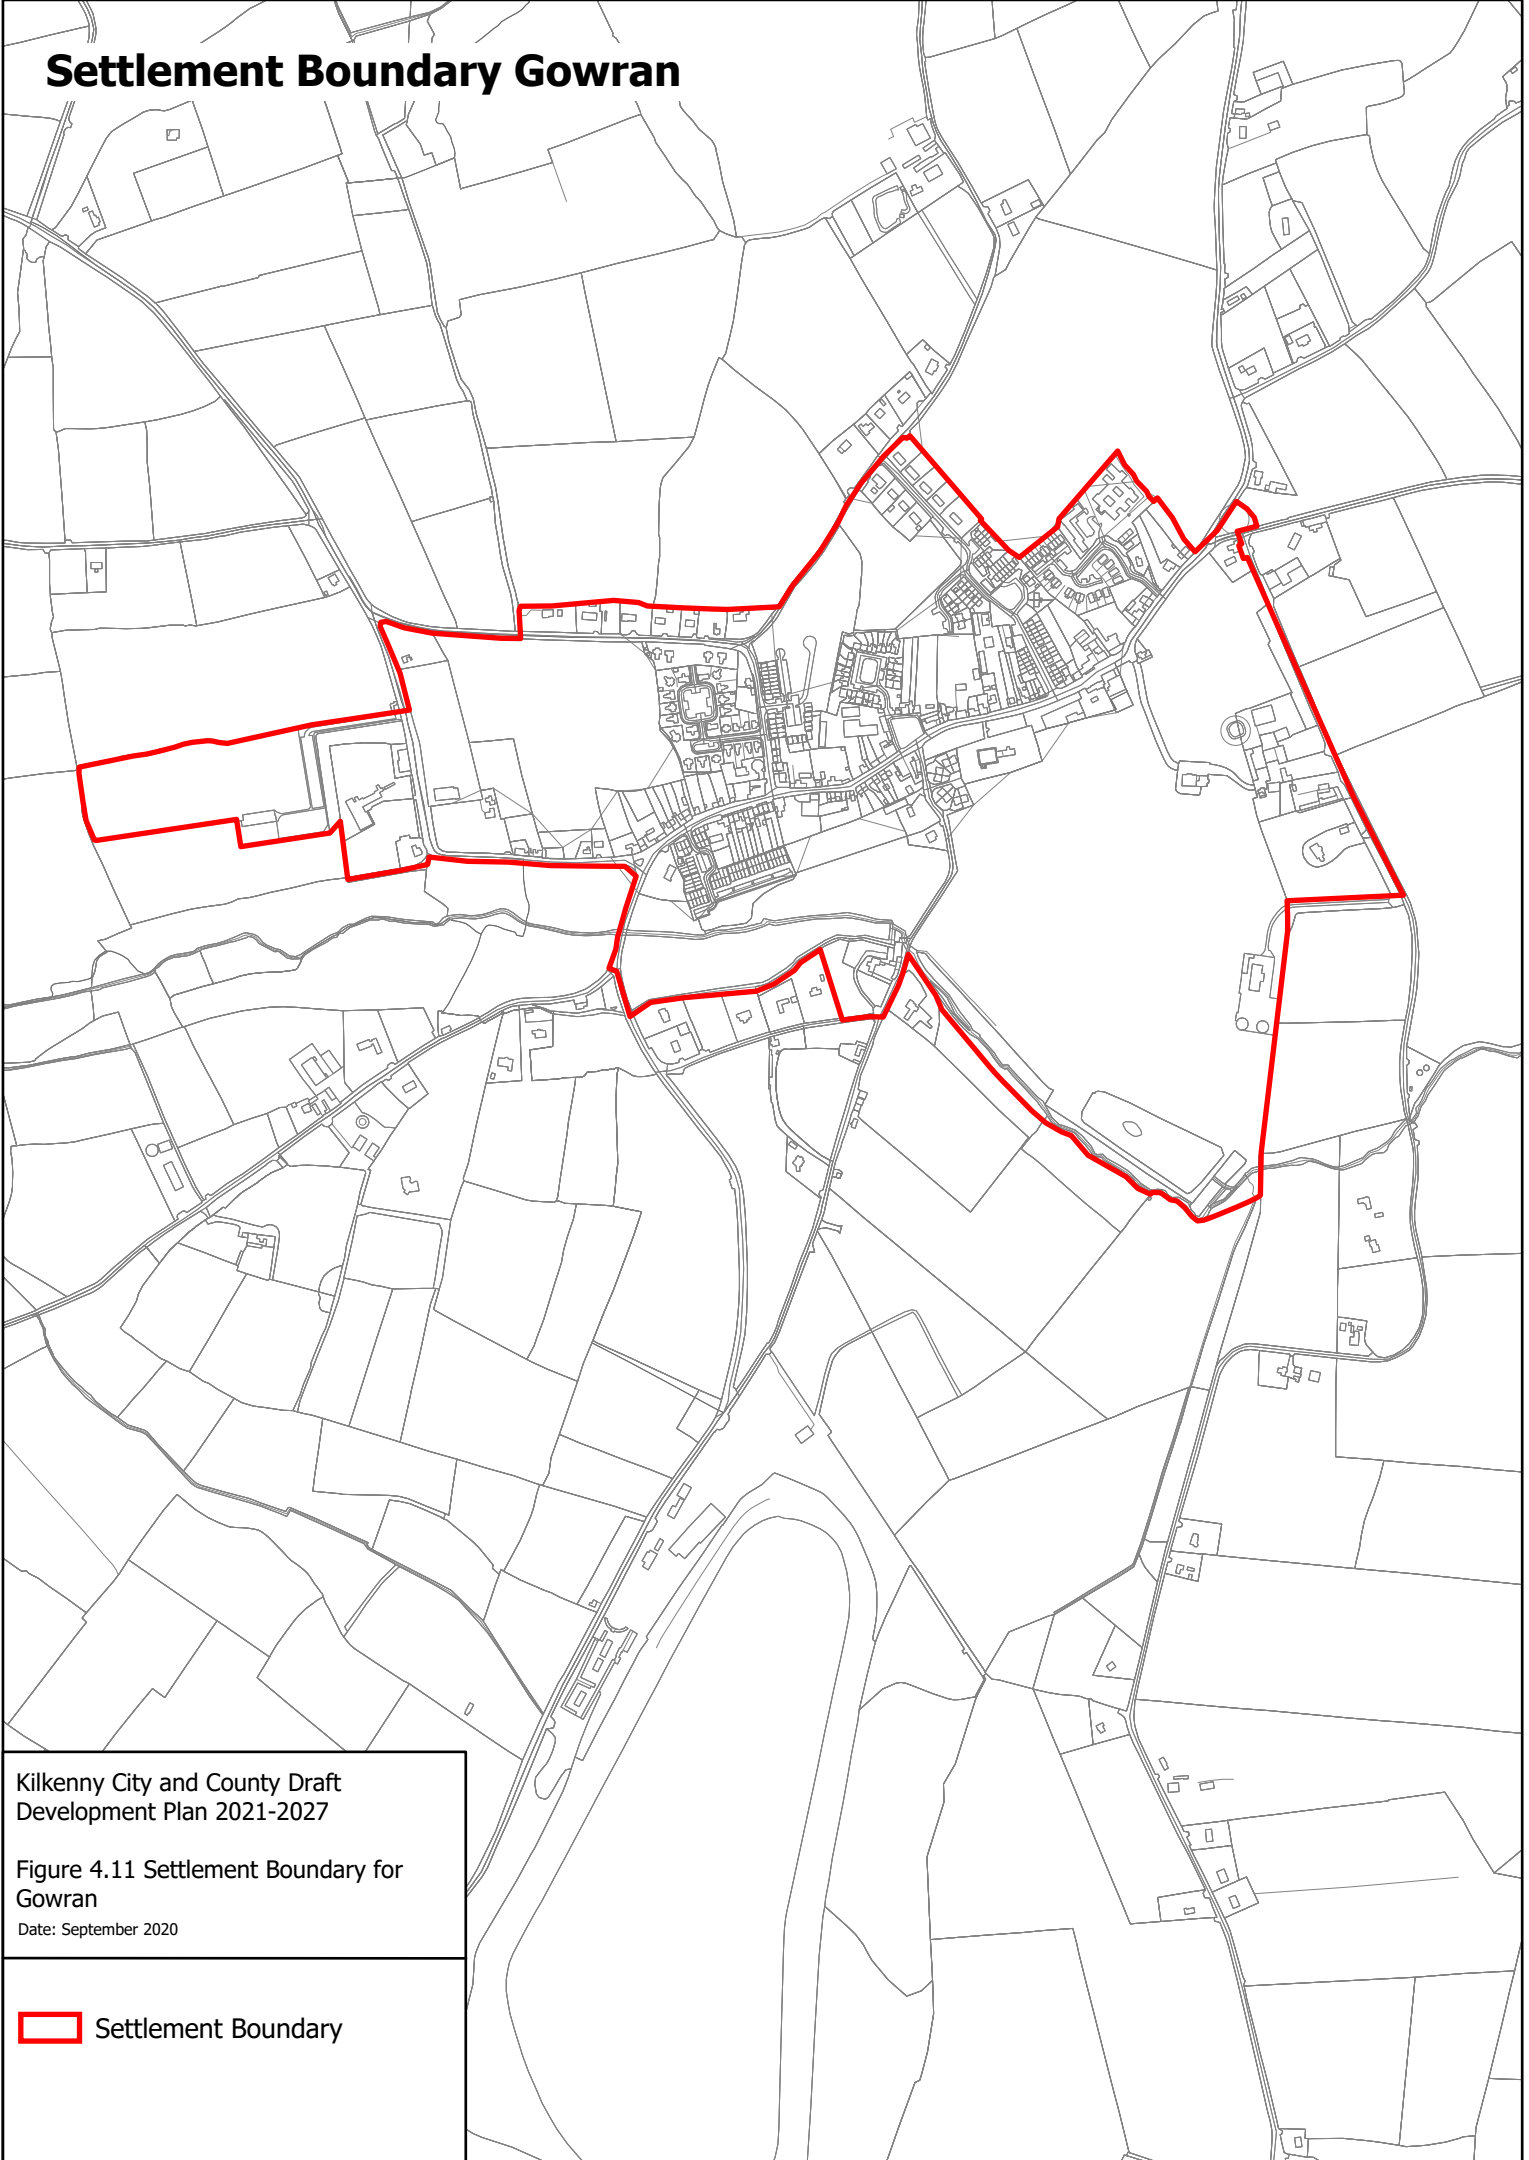

# Settlement Boundary Gowran

Kilkenny City and County Draft  
Development Plan 2021-2027

Figure 4.11 Settlement Boundary for  
Gowran

Date: September 2020

 Settlement Boundary