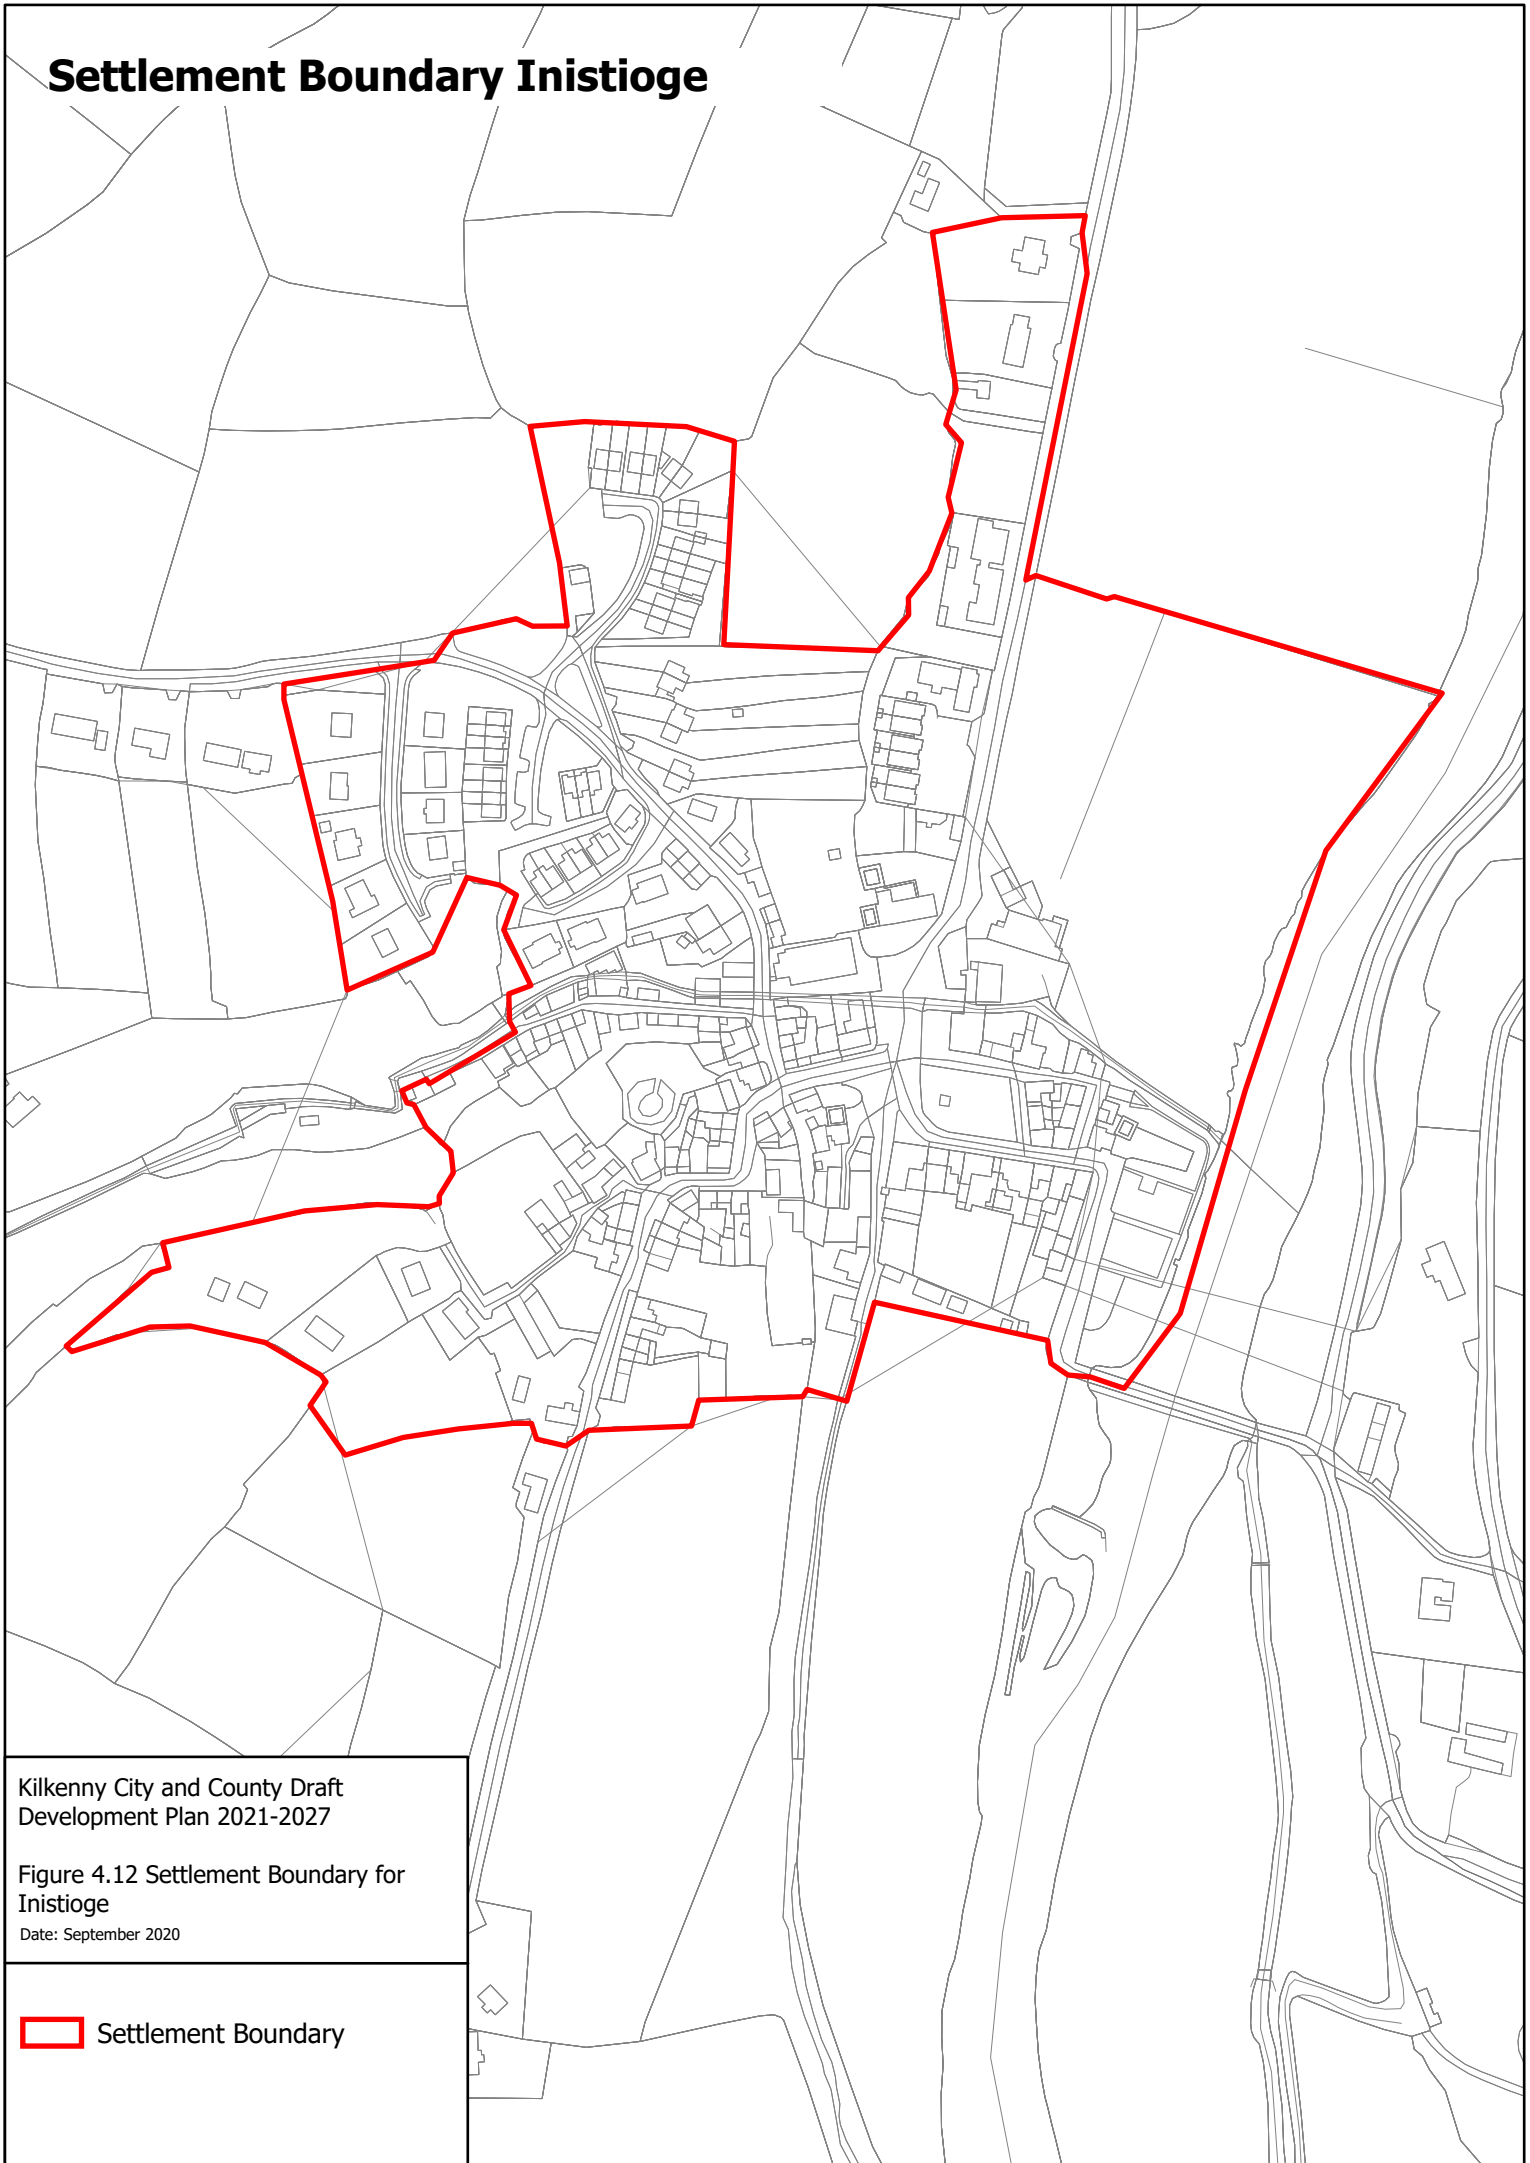

Settlement Boundary Inistioge

Kilkenny City and County Draft
Development Plan 2021-2027

Figure 4.12 Settlement Boundary for
Inistioge

Date: September 2020

 Settlement Boundary