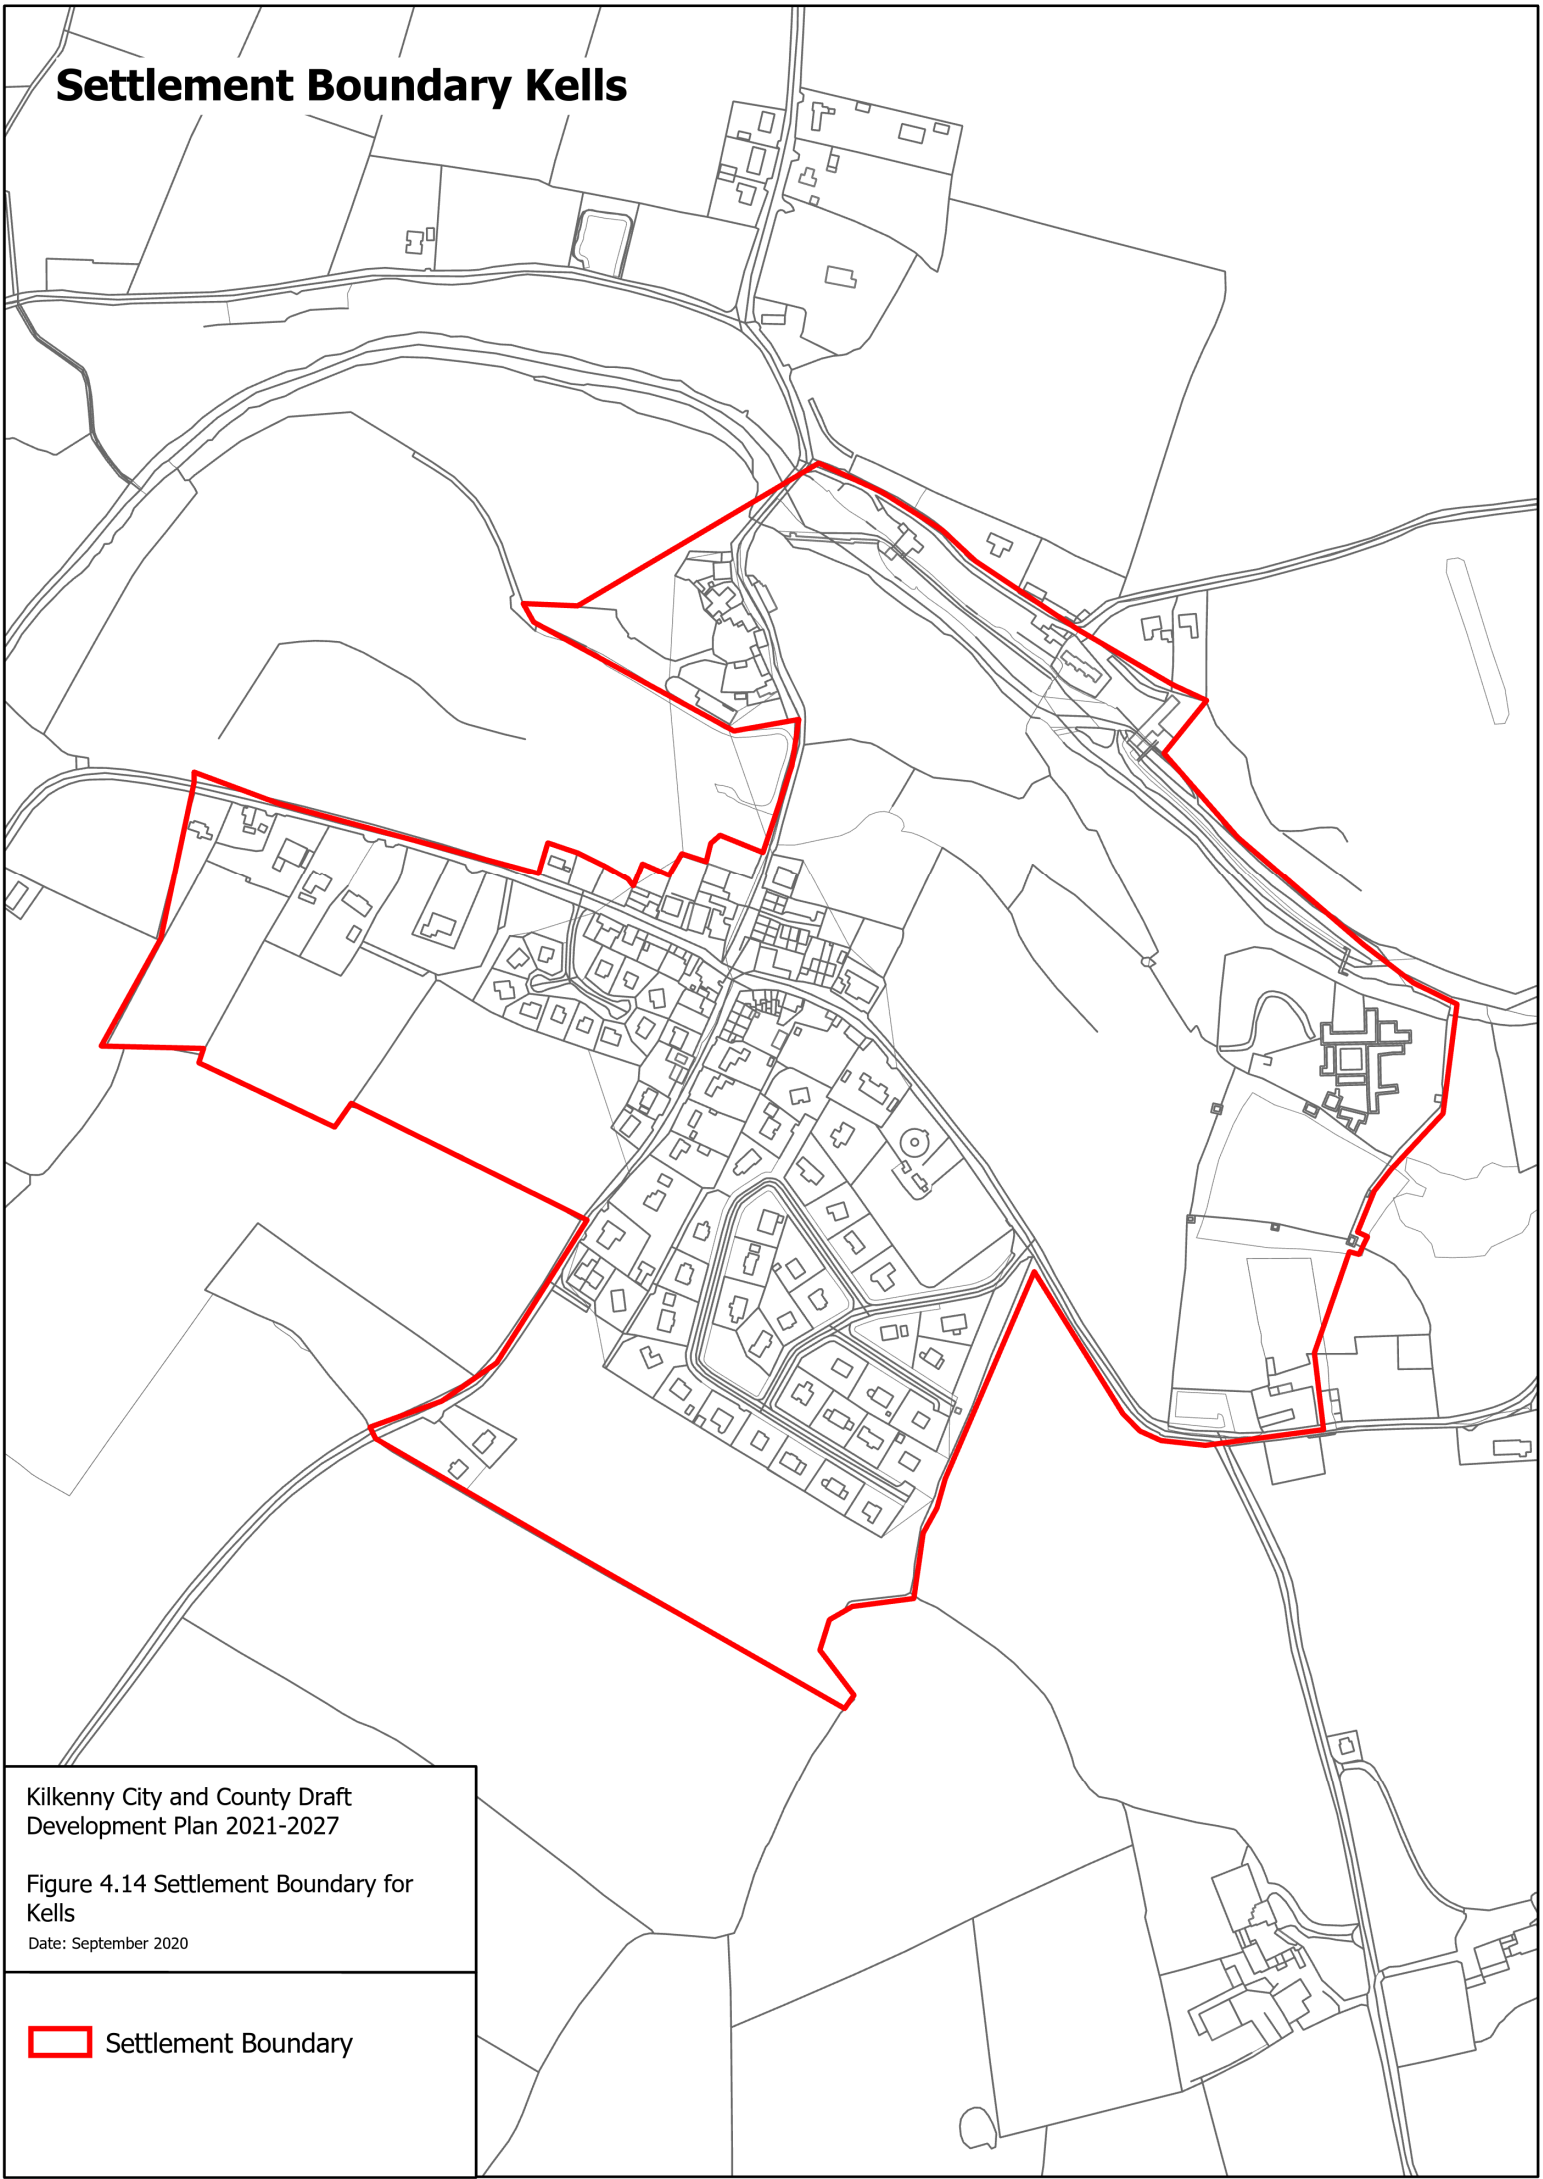

Settlement Boundary Kells

Kilkenny City and County Draft
Development Plan 2021-2027

Figure 4.14 Settlement Boundary for
Kells

Date: September 2020

 Settlement Boundary