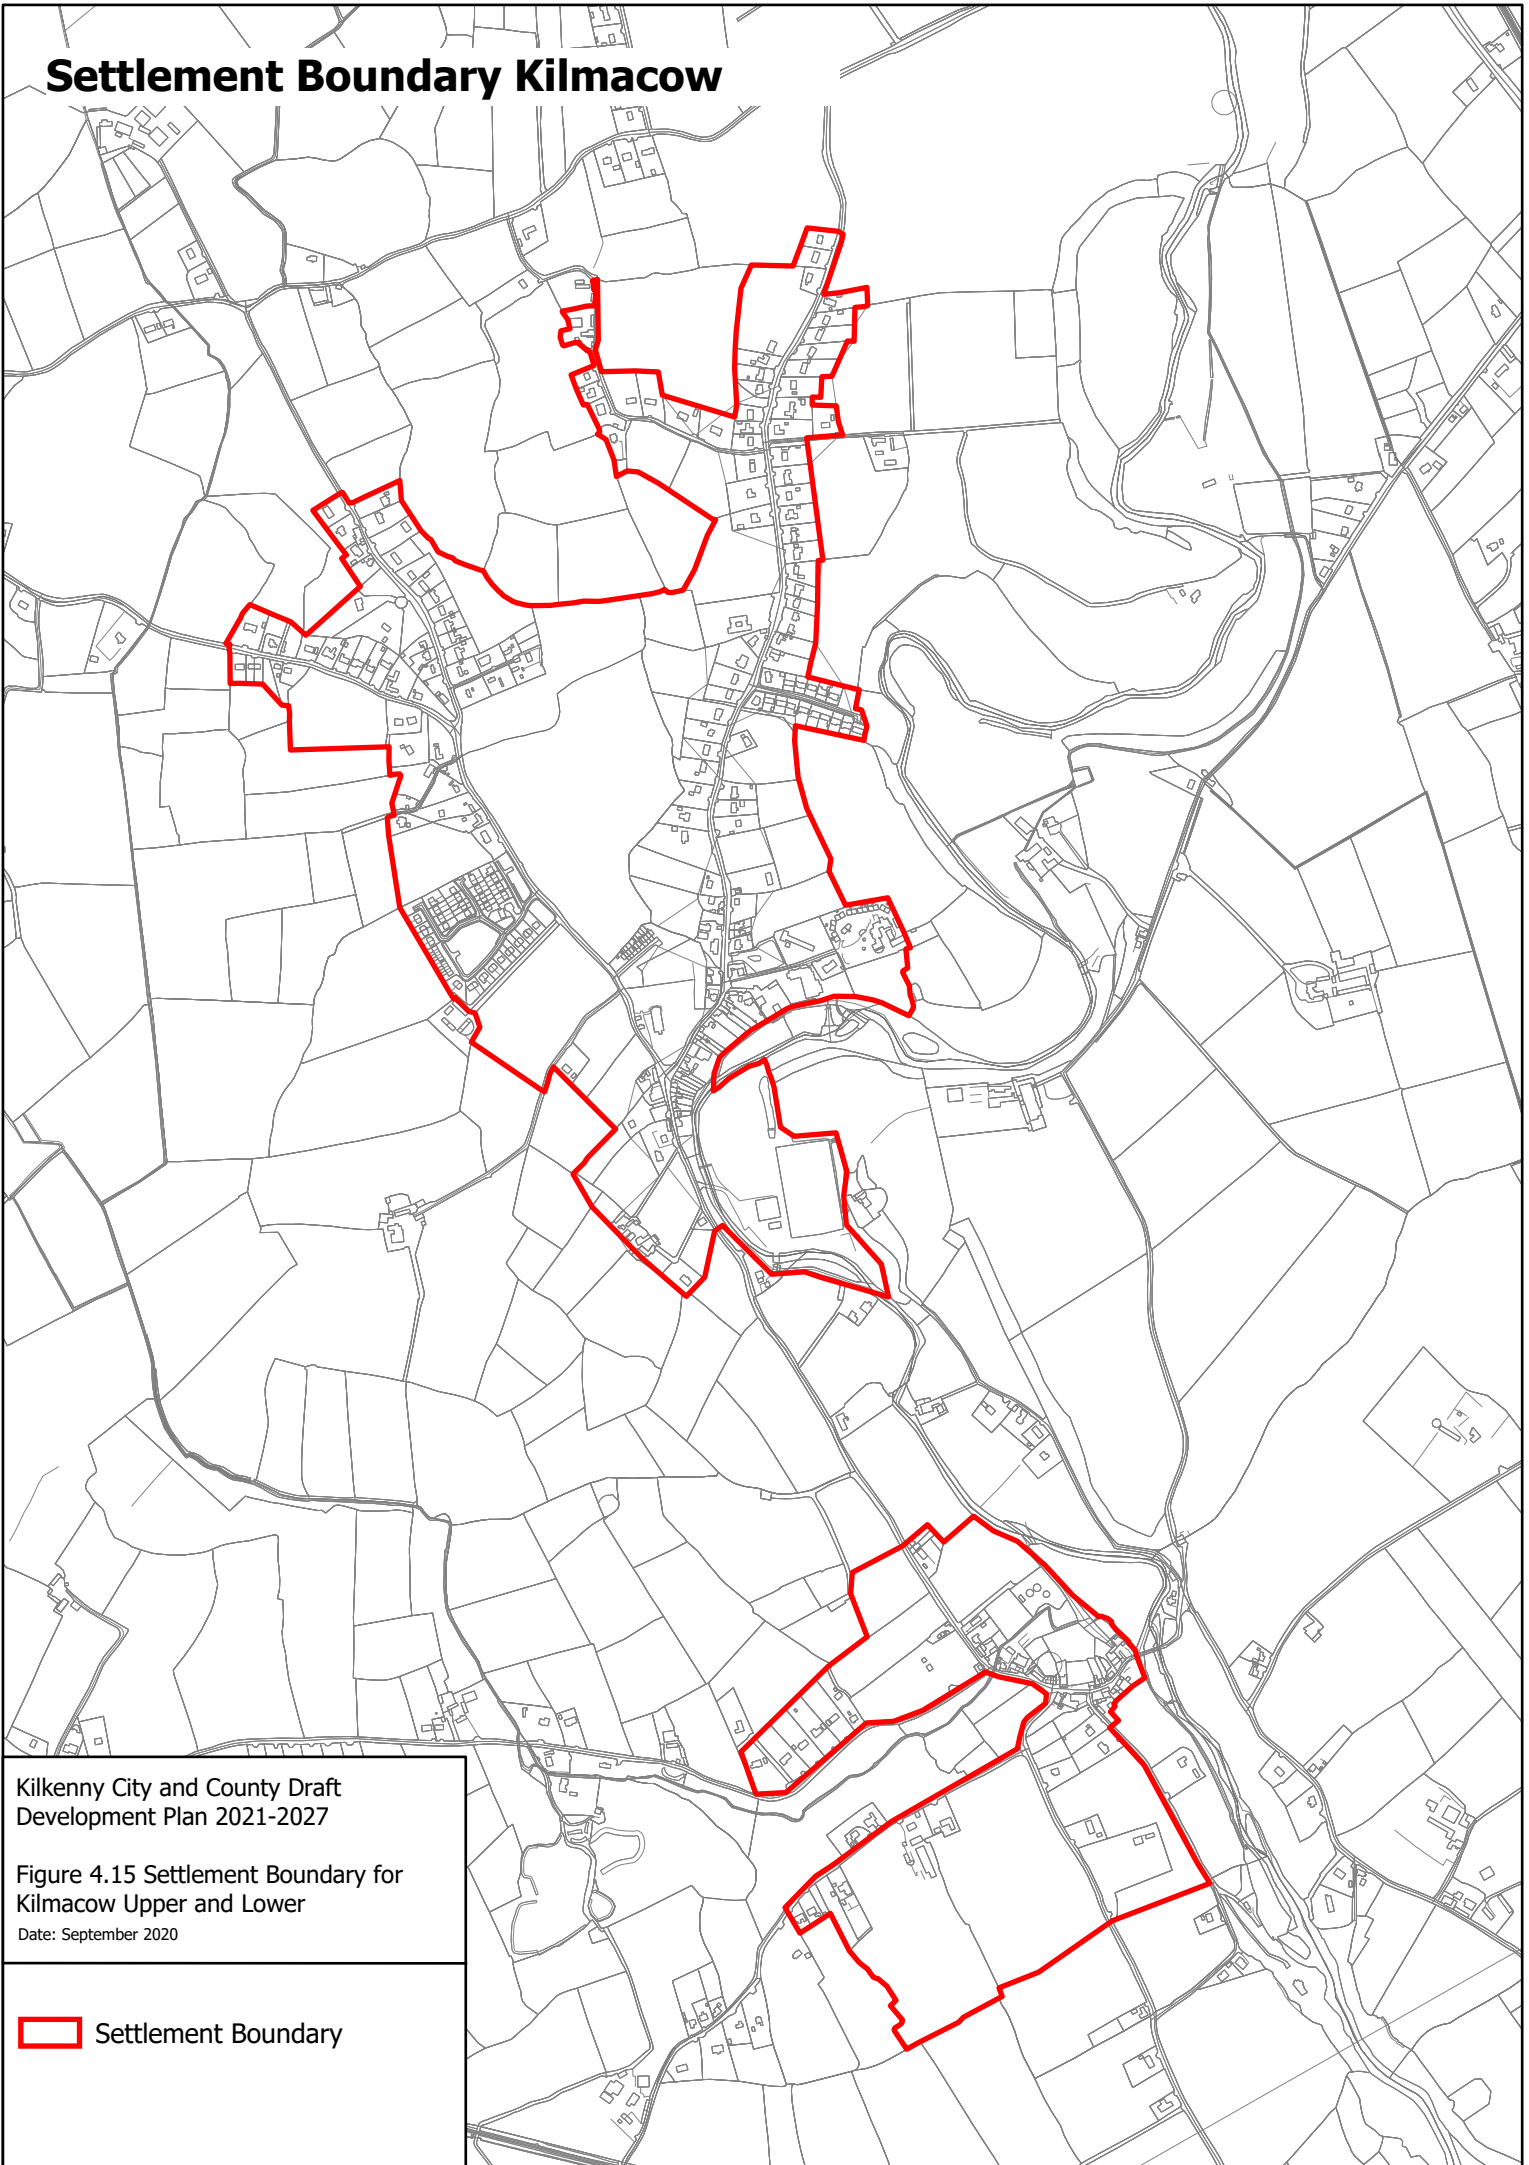

Settlement Boundary Kilmacow

Kilkenny City and County Draft
Development Plan 2021-2027

Figure 4.15 Settlement Boundary for
Kilmacow Upper and Lower

Date: September 2020

 Settlement Boundary