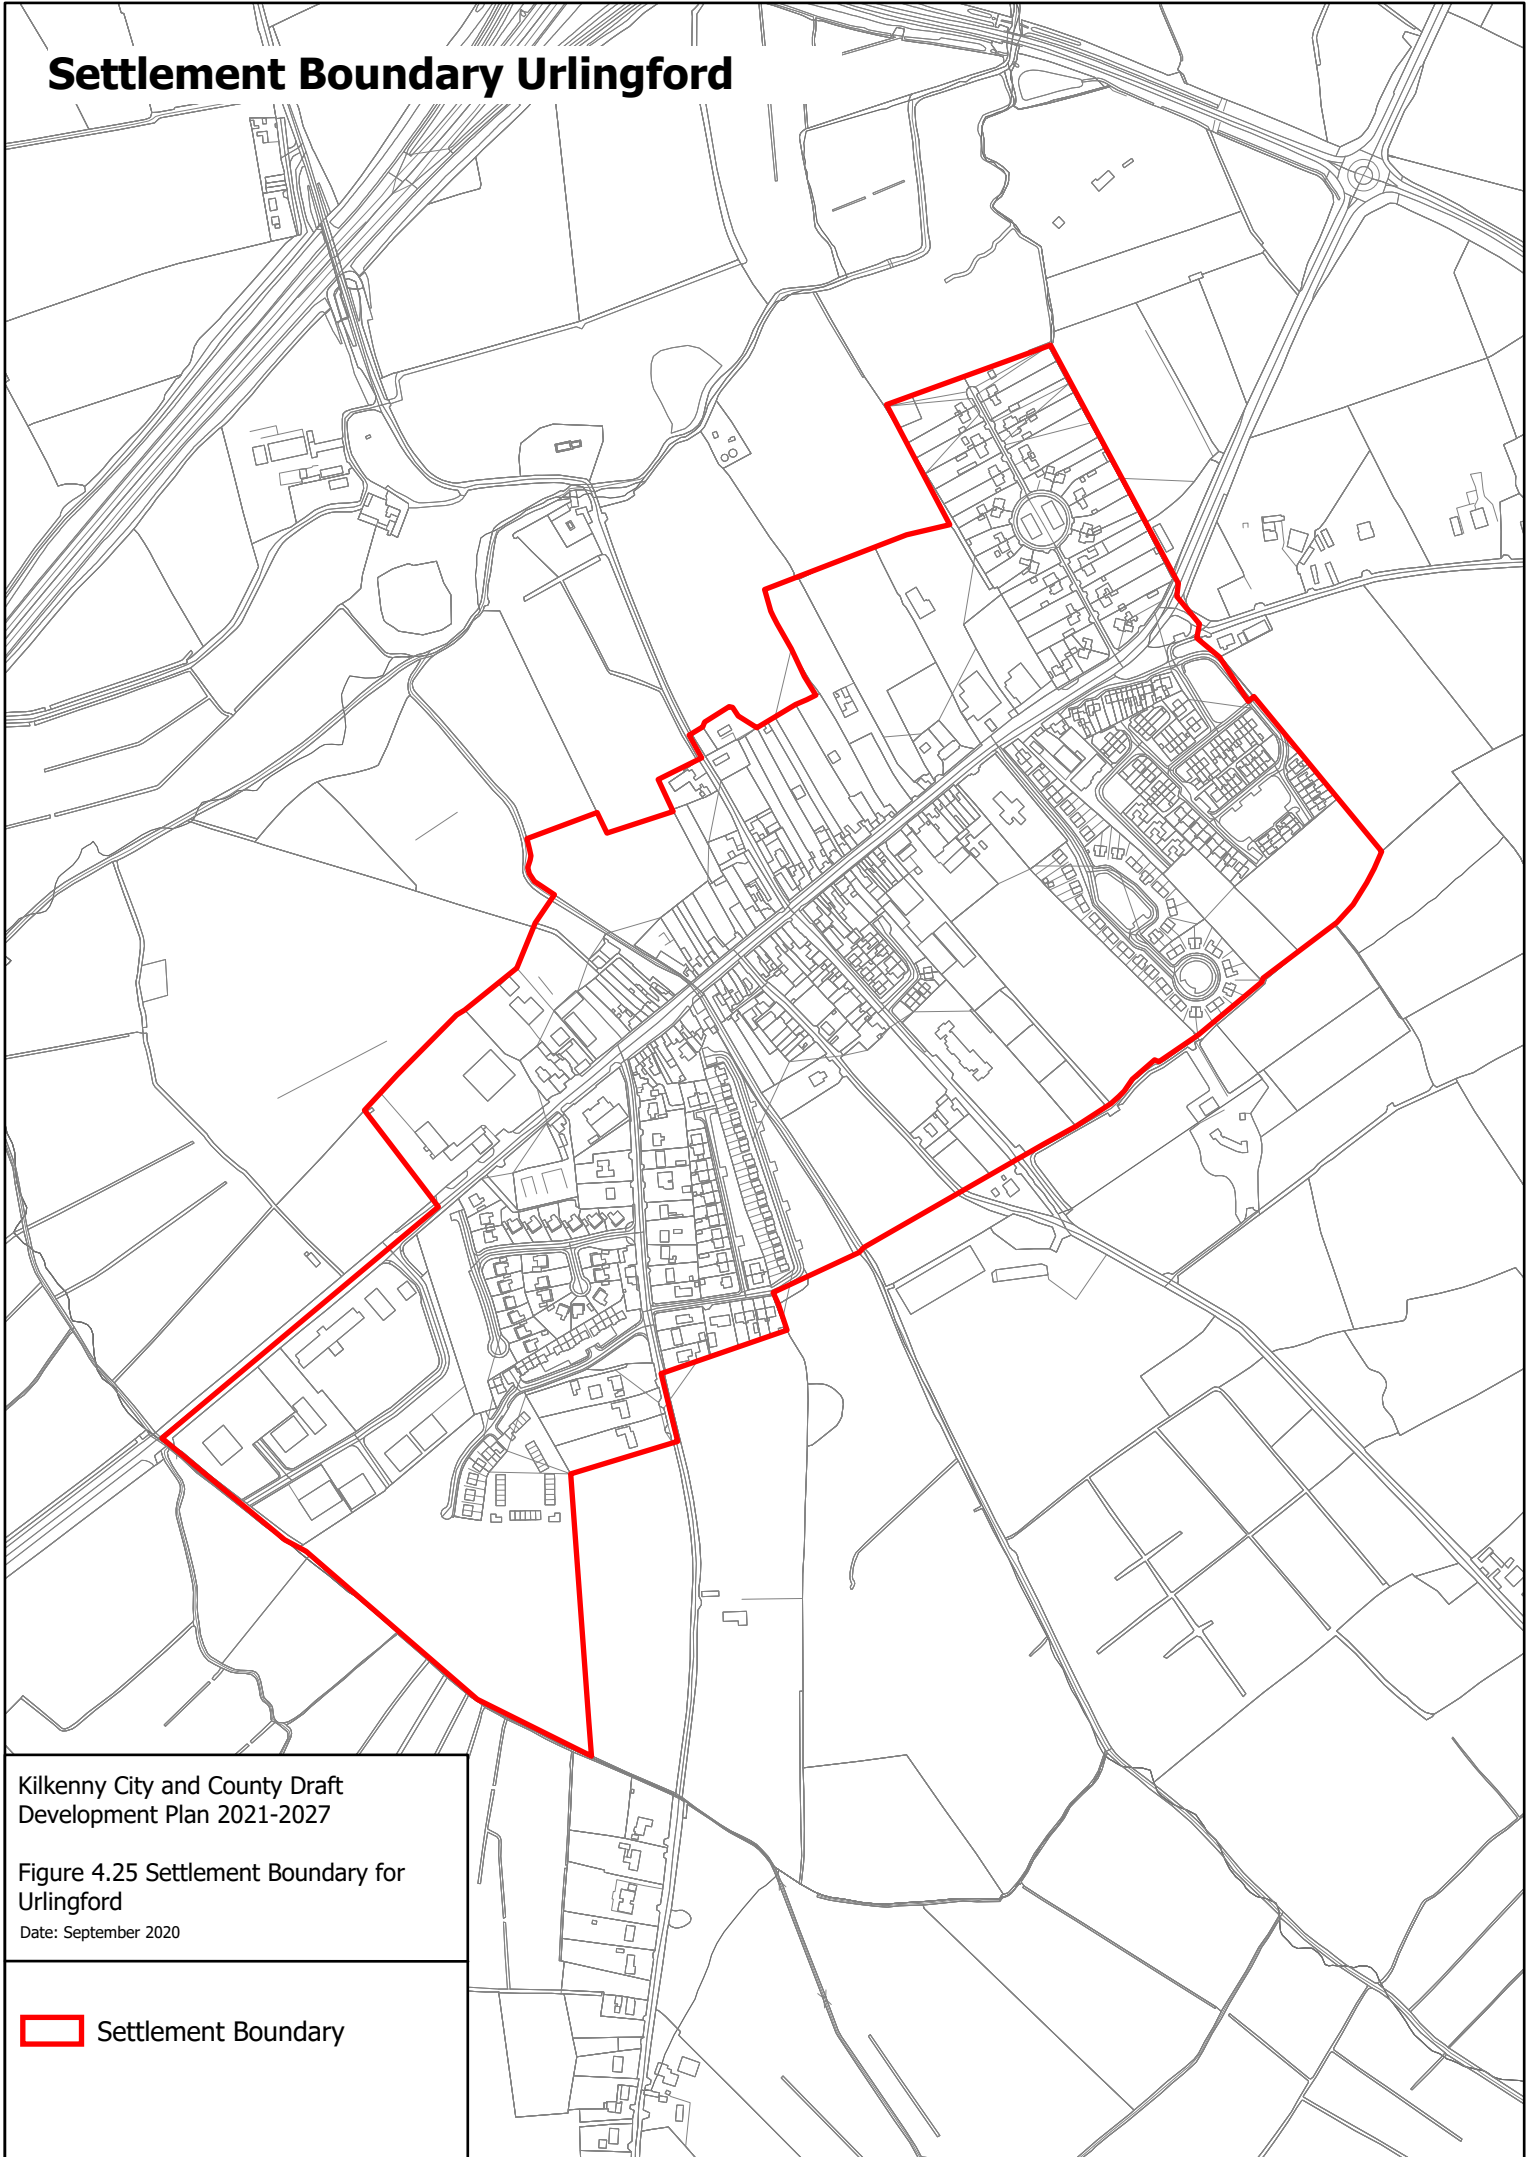

Settlement Boundary Urlingford

Kilkenny City and County Draft
Development Plan 2021-2027

Figure 4.25 Settlement Boundary for
Urlingford

Date: September 2020

 Settlement Boundary