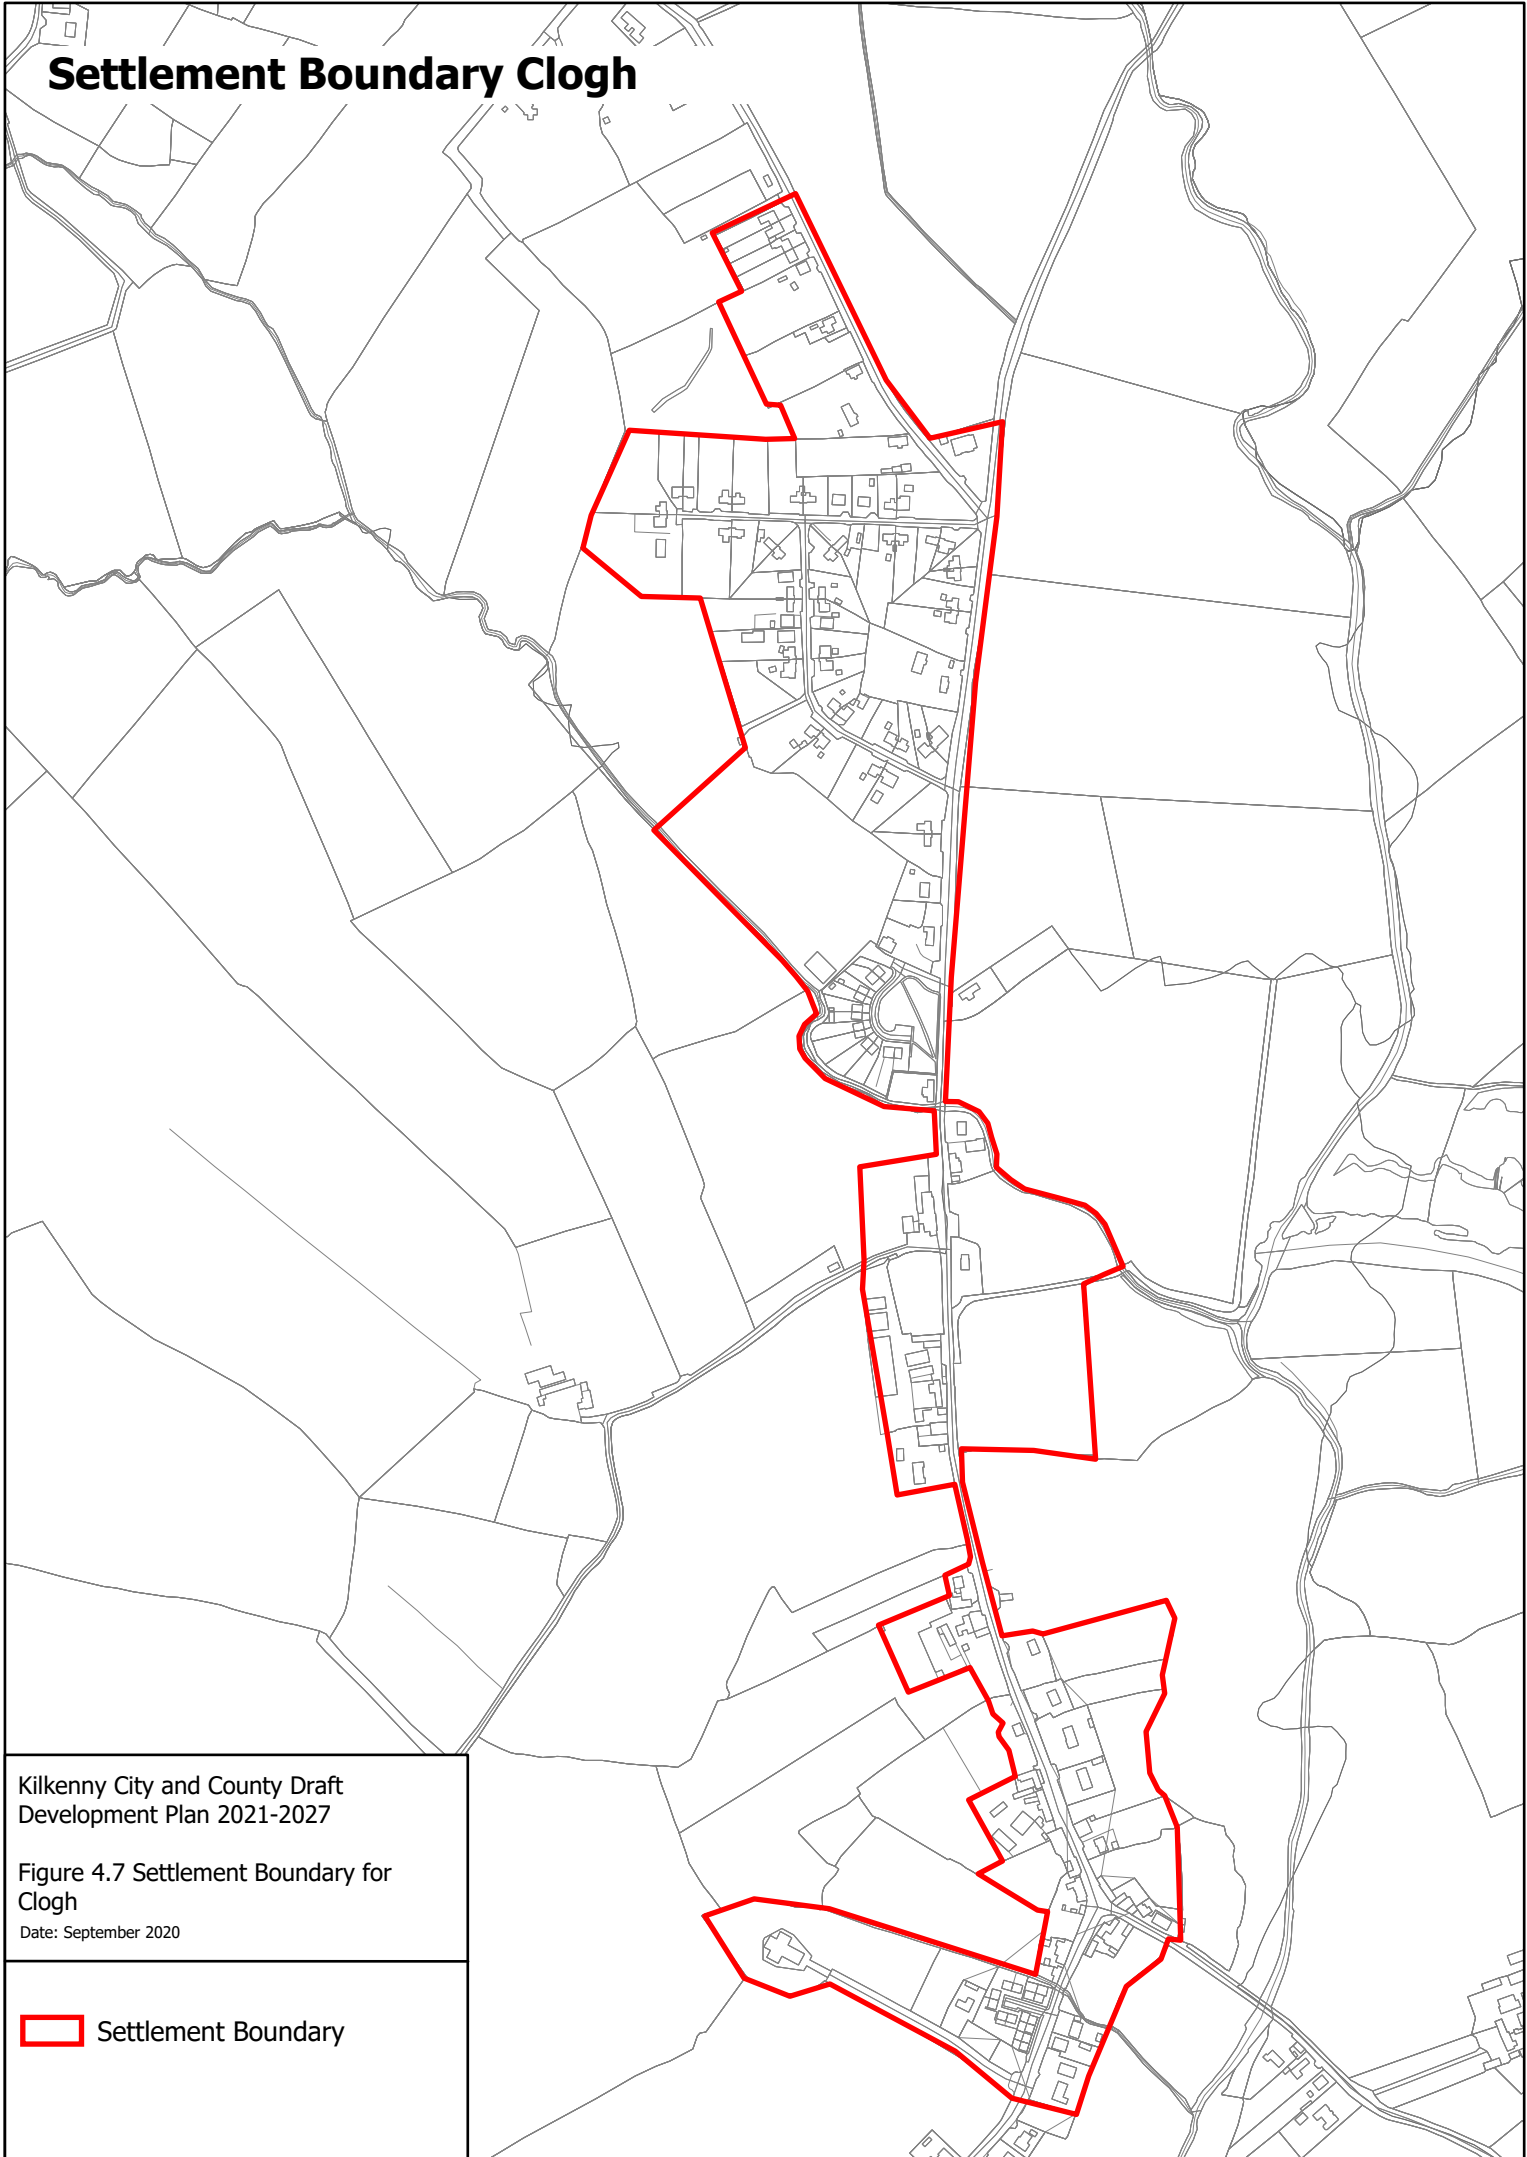

Settlement Boundary Clogh

Kilkenny City and County Draft
Development Plan 2021-2027

Figure 4.7 Settlement Boundary for
Clogh

Date: September 2020

 Settlement Boundary