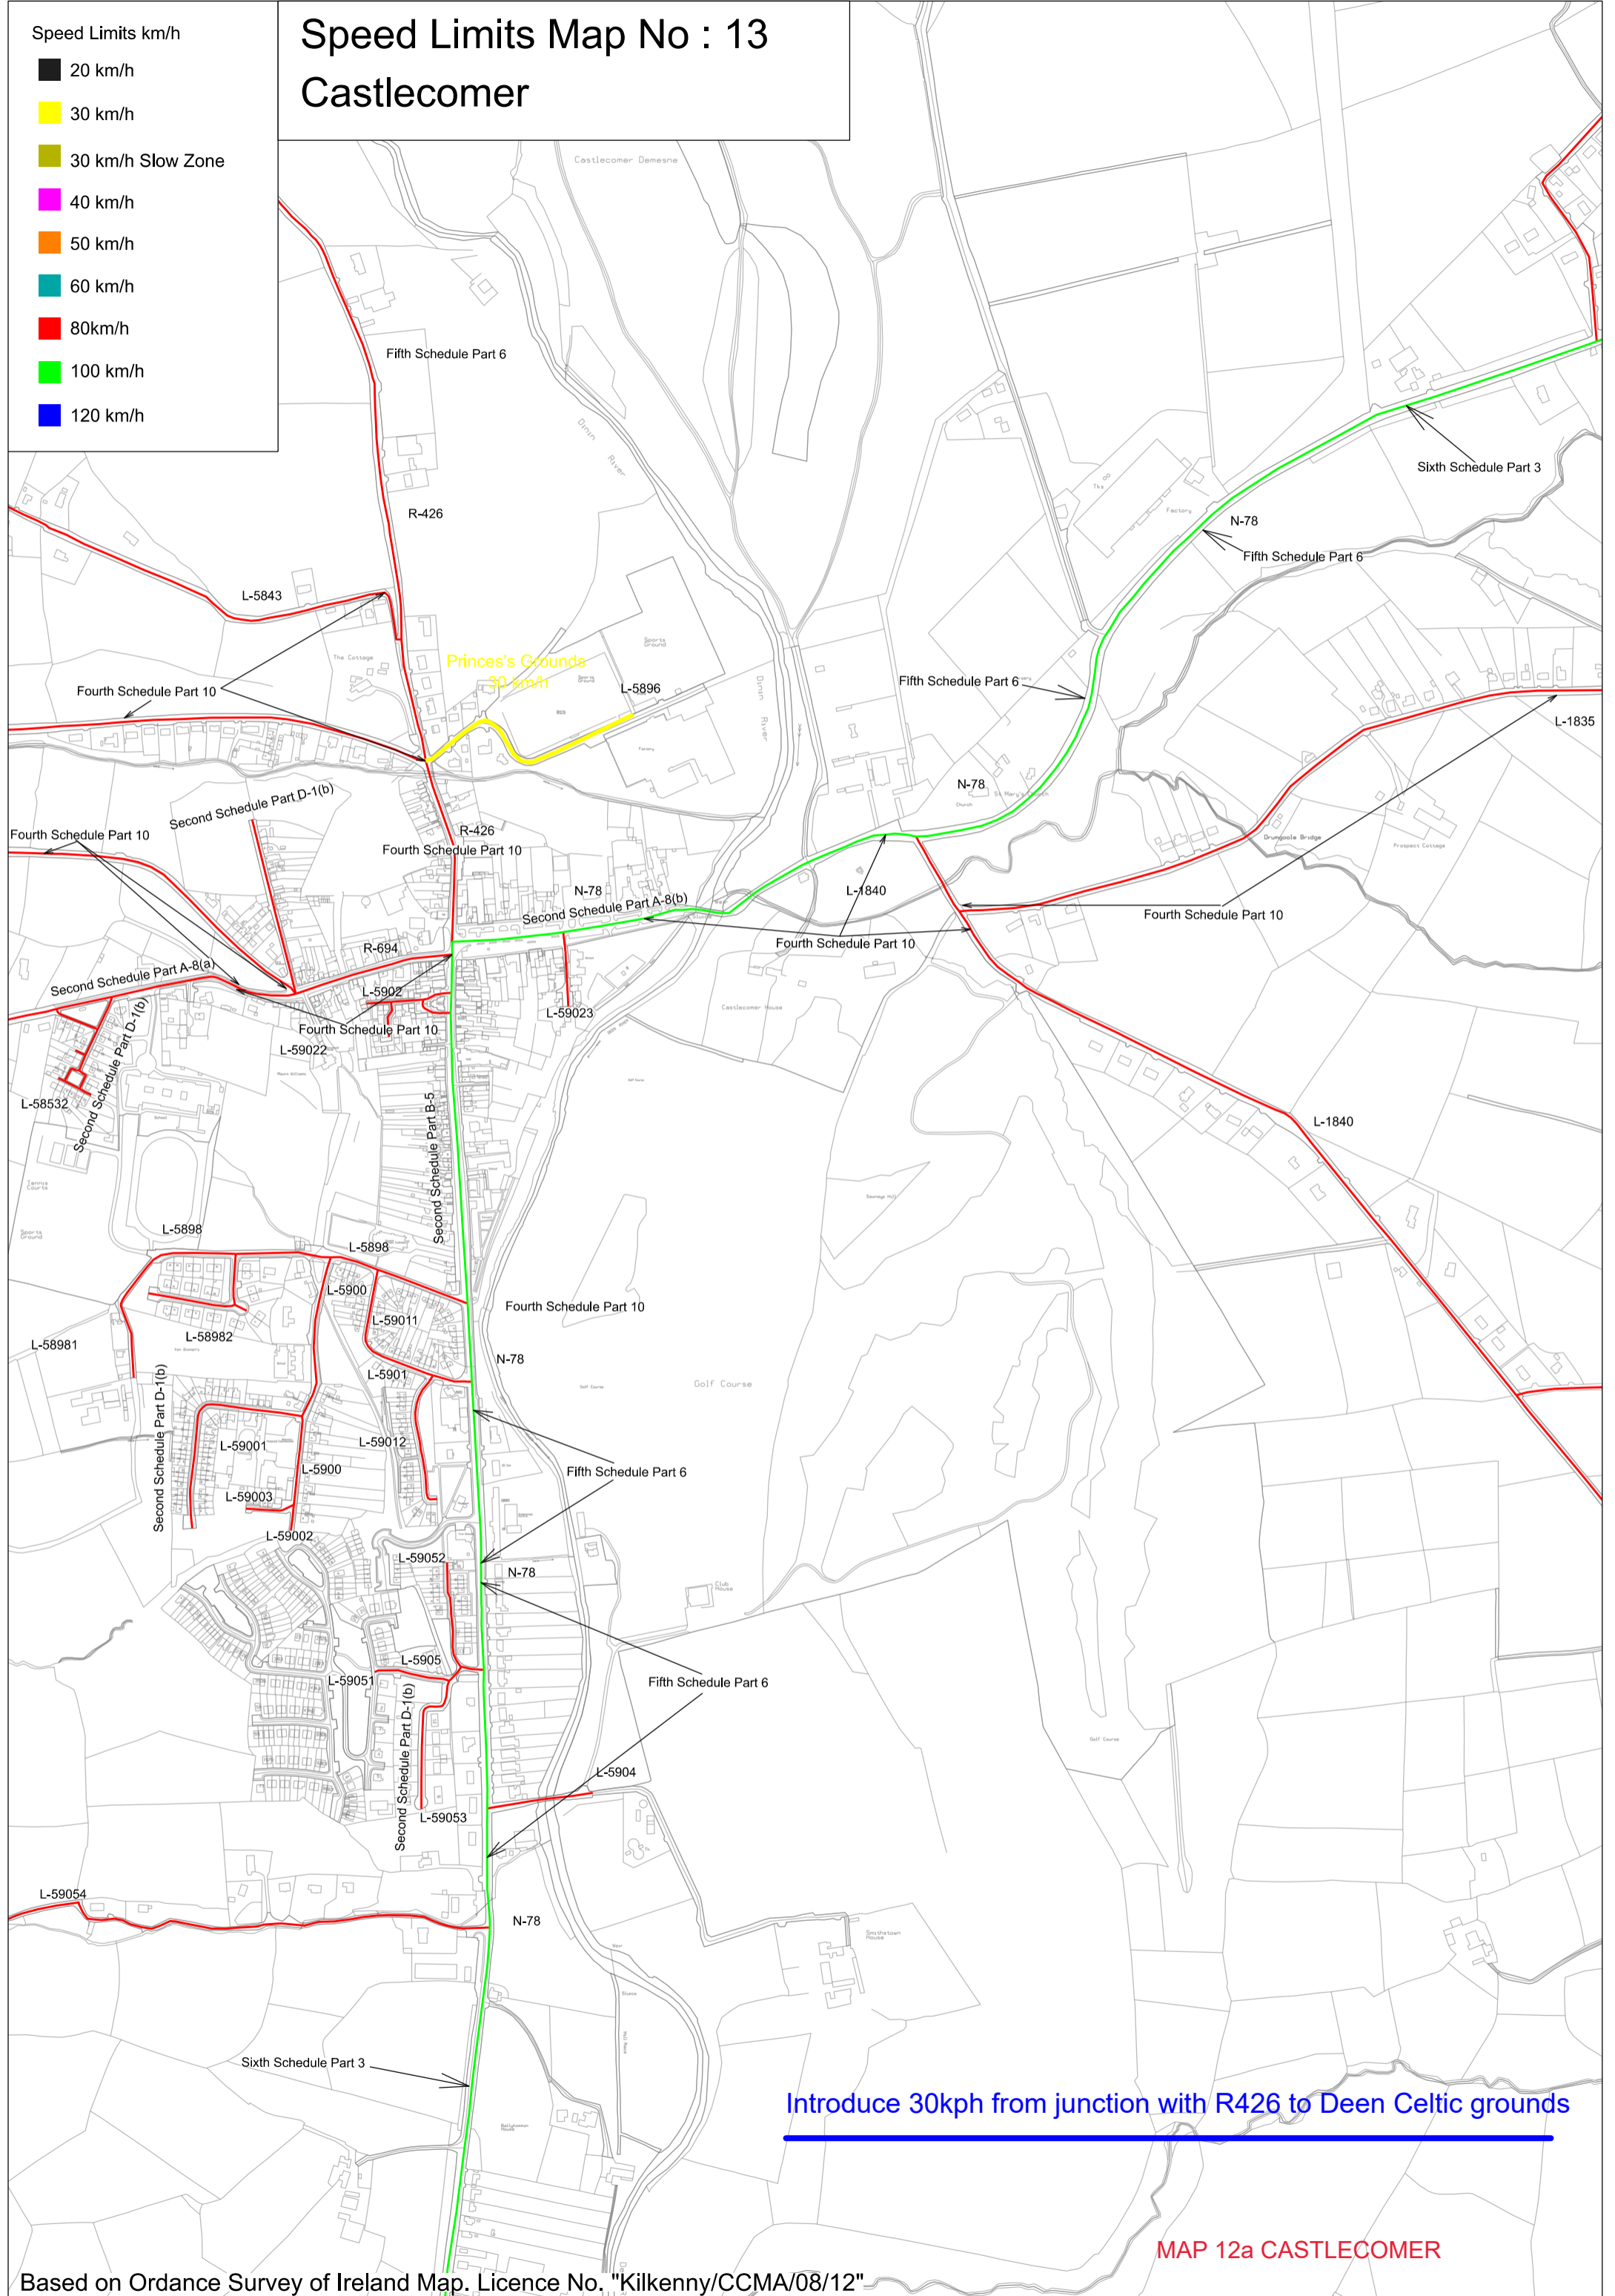

Speed Limits Map No : 13 Castlecomer

Speed Limits km/h

- 20 km/h
- 30 km/h
- 30 km/h Slow Zone
- 40 km/h
- 50 km/h
- 60 km/h
- 80km/h
- 100 km/h
- 120 km/h

Princes's Grounds
30 km/h

Introduce 30kph from junction with R426 to Deen Celtic grounds

MAP 12a CASTLECOMER