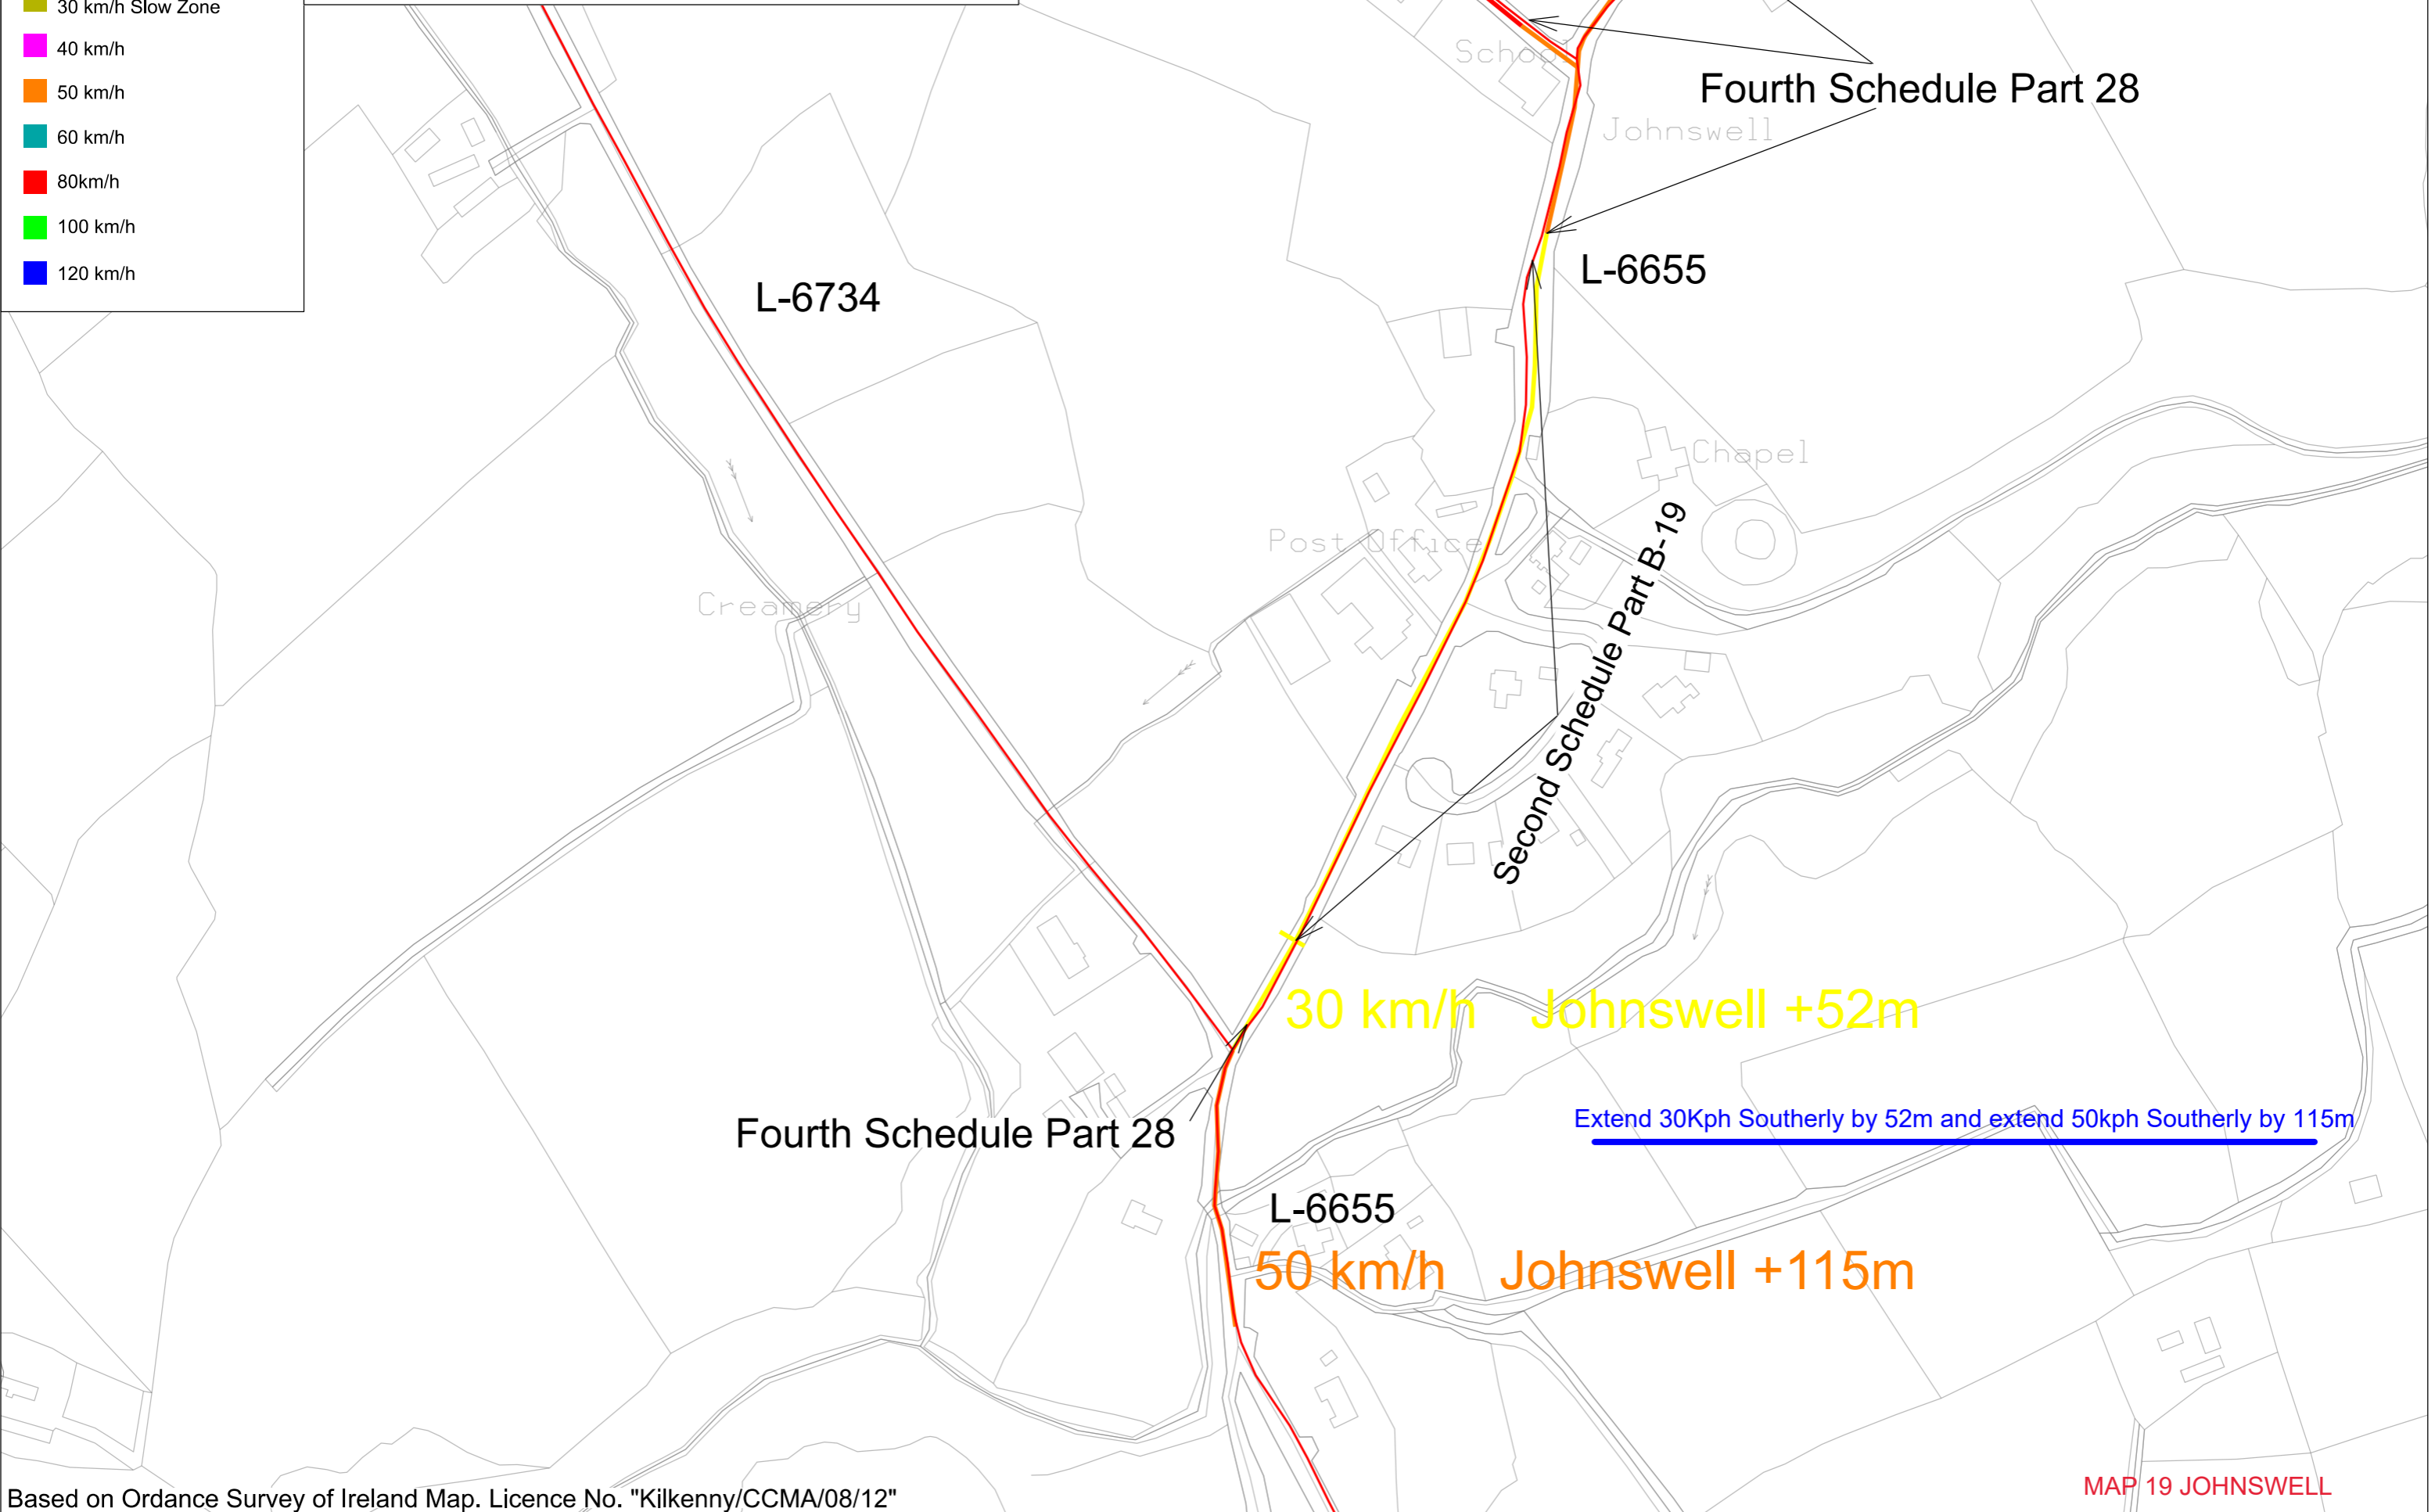

Speed Limits km/h

- 20 km/h
- 30 km/h
- 30 km/h Slow Zone
- 40 km/h
- 50 km/h
- 60 km/h
- 80km/h
- 100 km/h
- 120 km/h

Speed Limit Map No : 45 Johnswell

L-6734

L-6655

Fourth Schedule Part 28

Second Schedule Part B-19

30 km/h Johnswell +52m

Extend 30Kph Southerly by 52m and extend 50kph Southerly by 115m

Fourth Schedule Part 28

L-6655

50 km/h Johnswell +115m