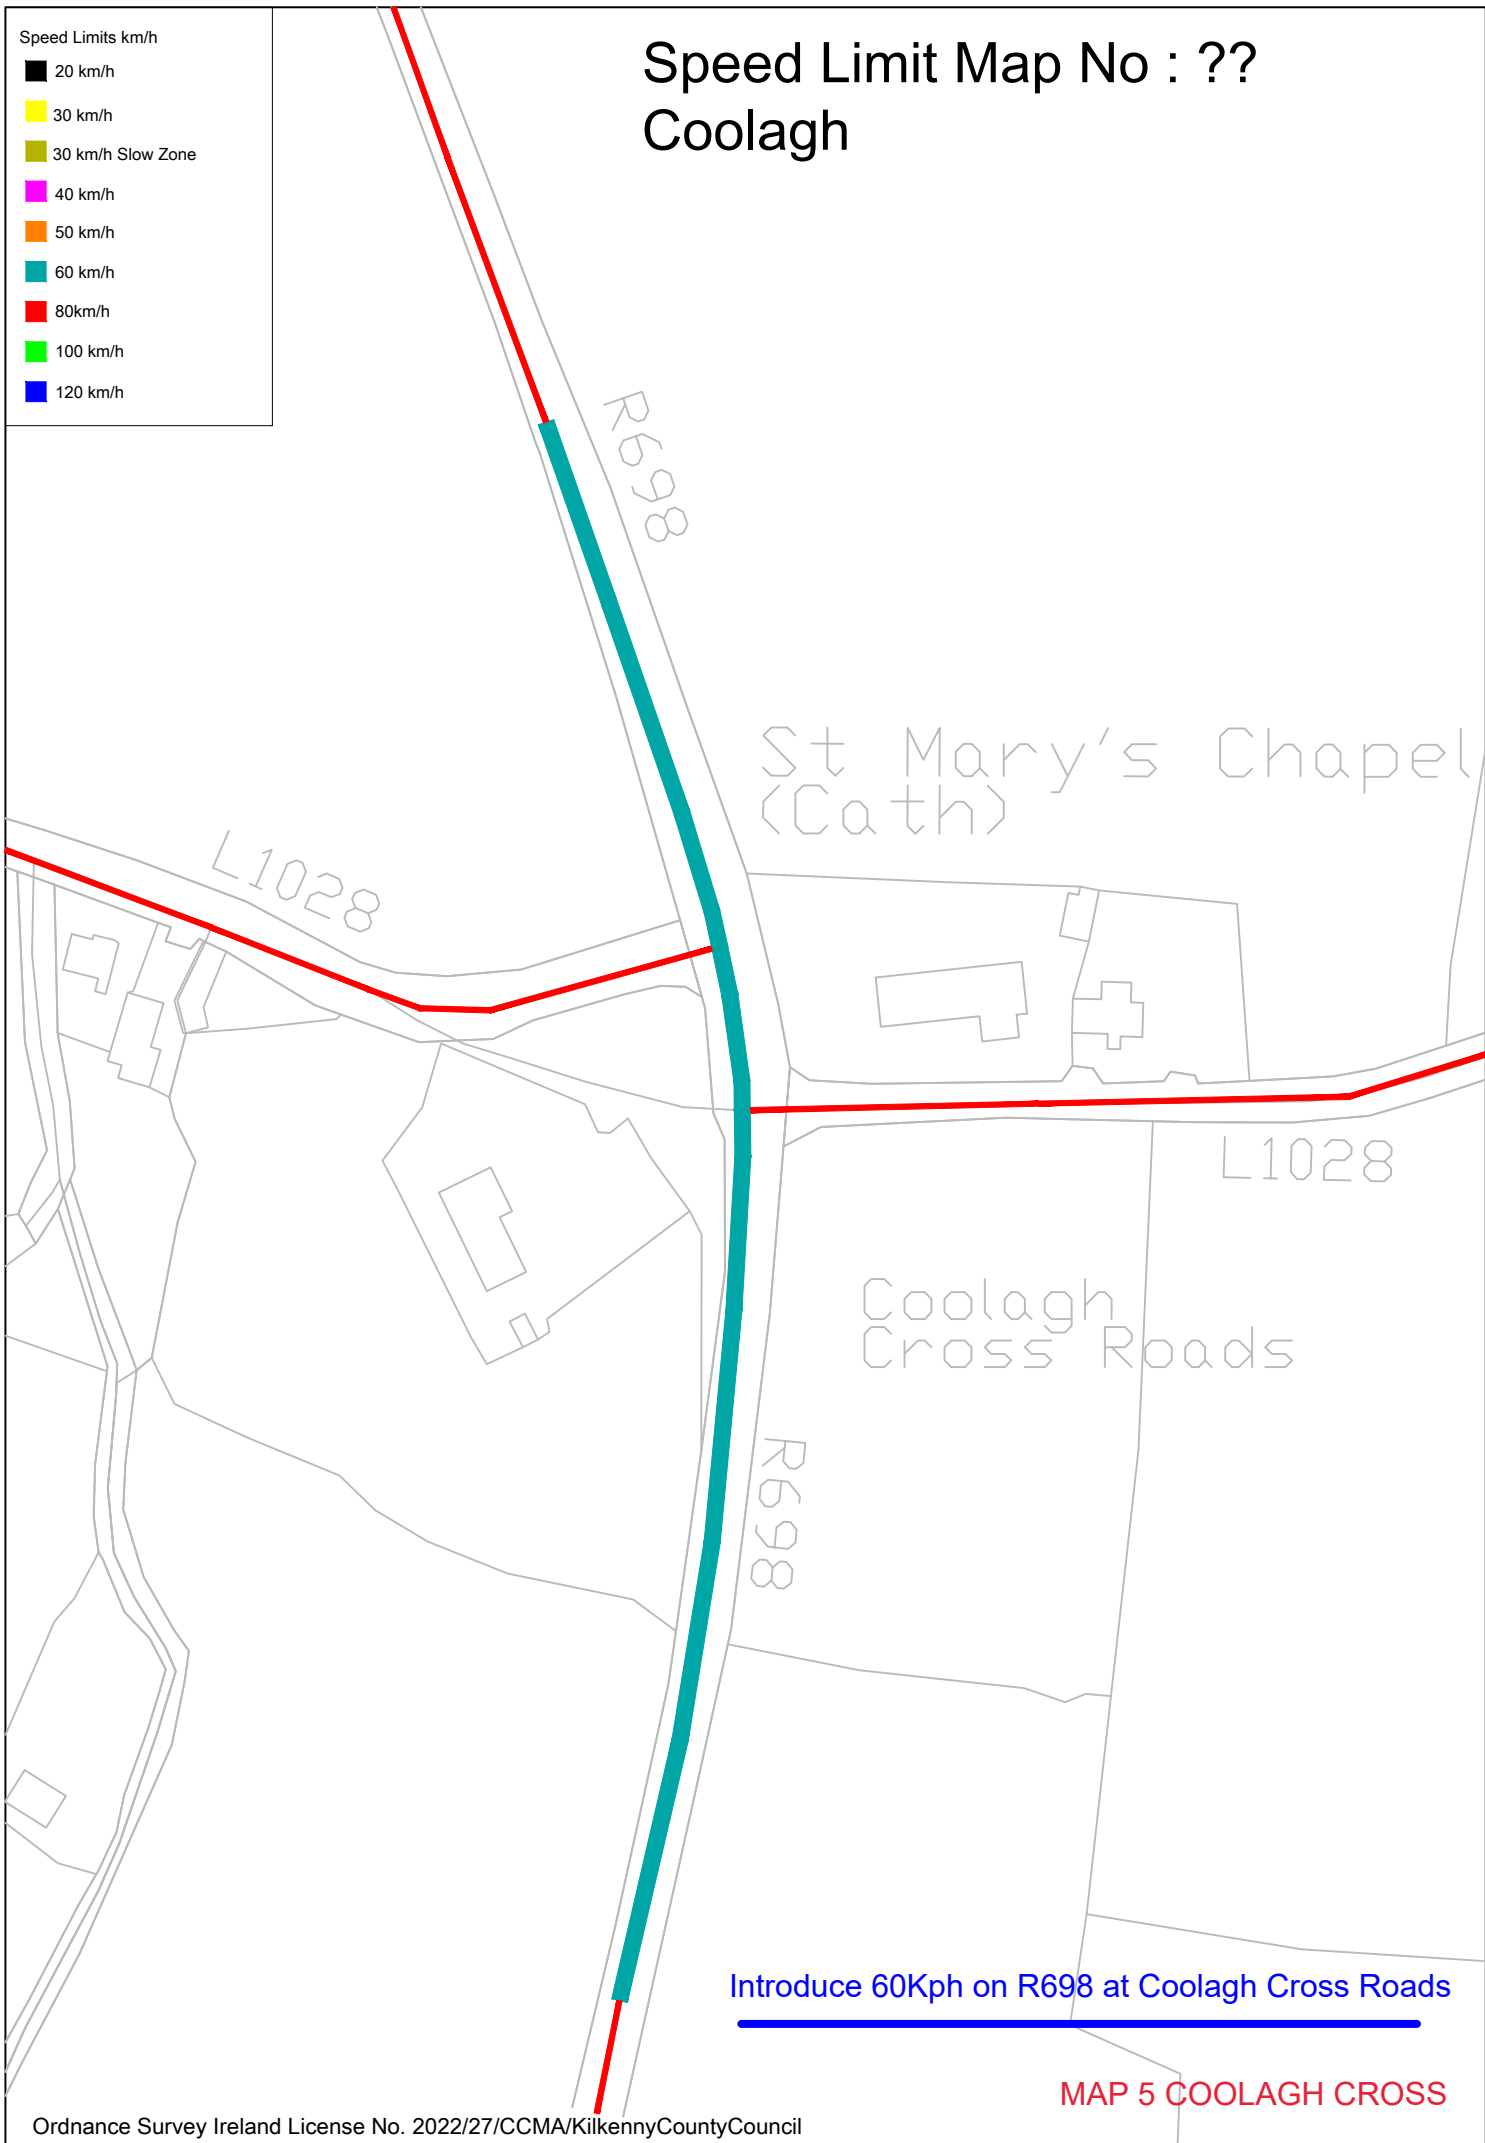

# Speed Limit Map No : ?? Coolagh

Speed Limits km/h

- 20 km/h
- 30 km/h
- 30 km/h Slow Zone
- 40 km/h
- 50 km/h
- 60 km/h
- 80km/h
- 100 km/h
- 120 km/h

Introduce 60Kph on R698 at Coolagh Cross Roads

MAP 5 COOLAGH CROSS