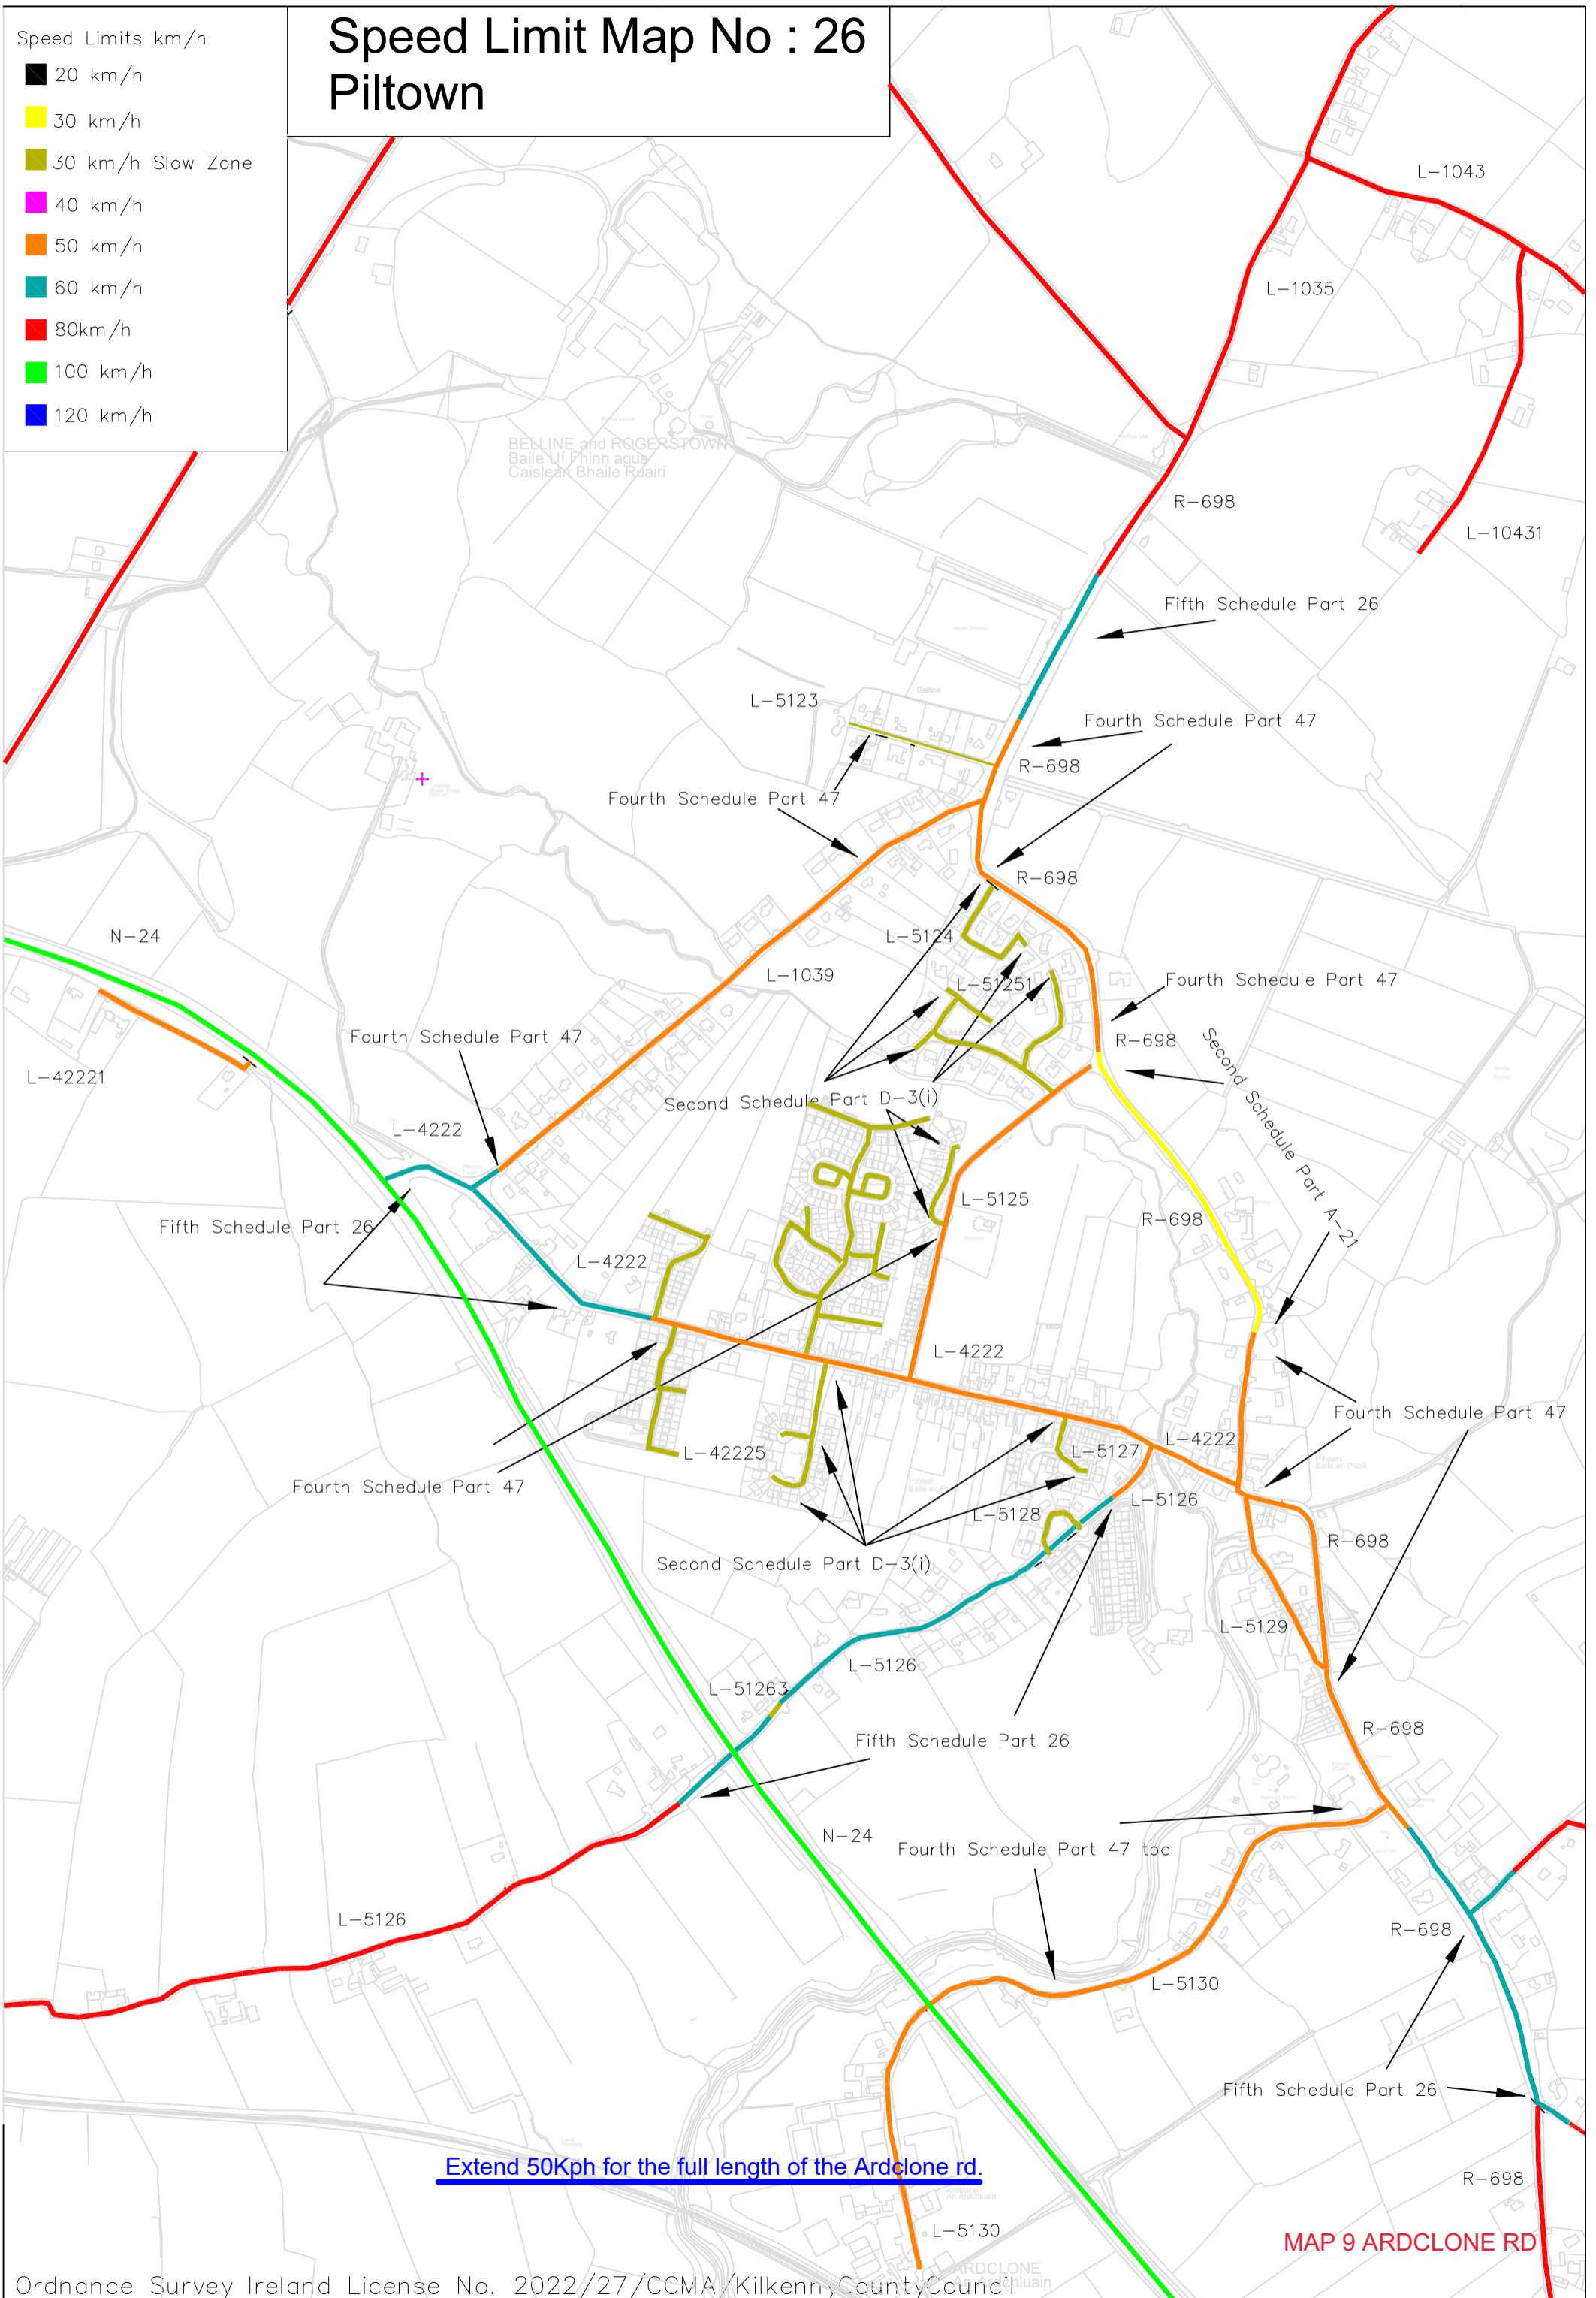

Speed Limit Map No : 26 Piltown

Speed Limits km/h

- 20 km/h
- 30 km/h
- 30 km/h Slow Zone
- 40 km/h
- 50 km/h
- 60 km/h
- 80km/h
- 100 km/h
- 120 km/h

Extend 50Kph for the full length of the Ardclone rd.

MAP 9 ARDCLOONE RD