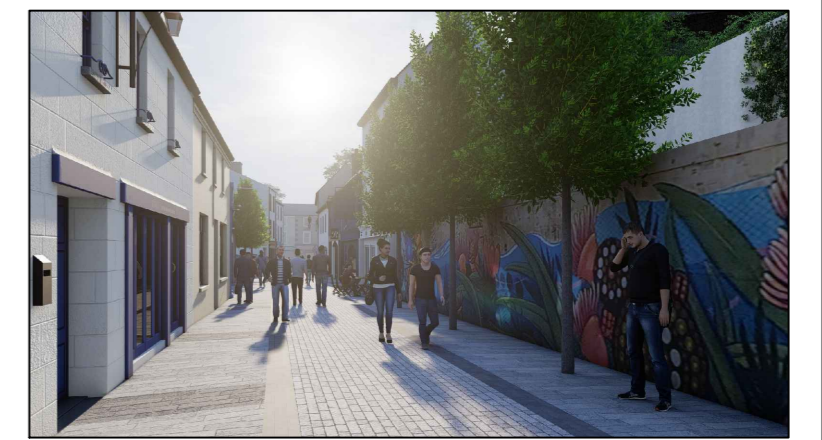

LEGEND

-  Standard Street Tree
-  Raised Planting Bed finished in Limestone with paired seating elements
-  Parasol
-  Bench seating
-  Standard or multi-stem tree to raised planting bed
-  Bicycle parking