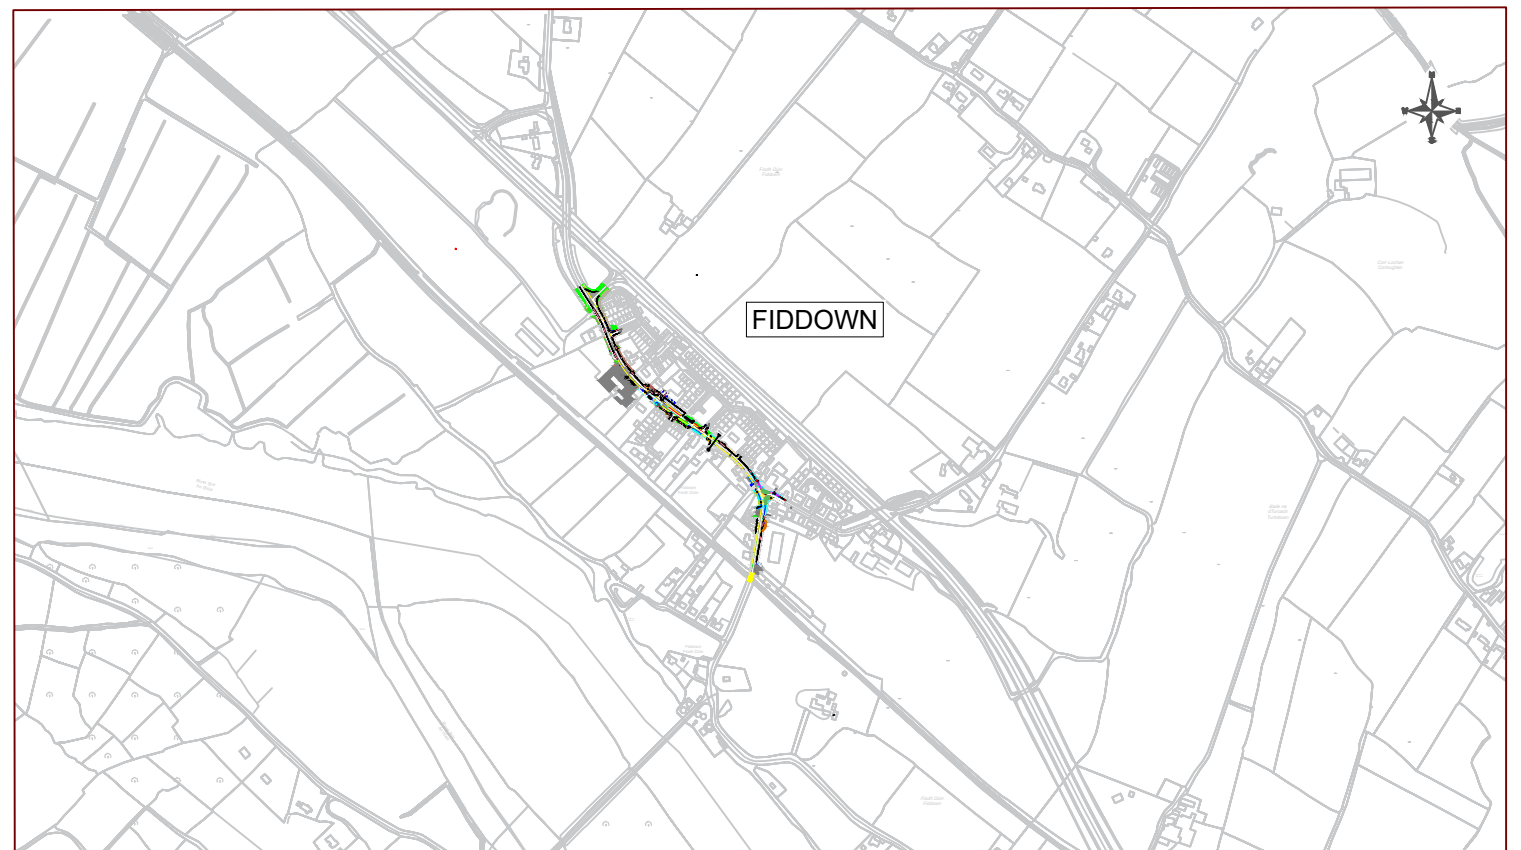

SITE LOCATION
NTS

SITE LOCATION
NTS

© OpenStreetMap

WORKS AT FIDDOWN
SCALE 1:5000

7 Ormonde Road,
Kilkenny
Tel +353(0)567795800
e-mail: info@roadplan.ie

NOTES

DRAFT 1

| | | | | | |
|--|-----------------------|--------------------------|-----------------------|-------|-------|
| PROJECT TITLE FIDDOWN VILLAGE IMPROVEMENT WORKS | | | | | |
| Drawing Title: SITE LOCATION | | | | | |
| Drawn by: TON | Sheet Size: A3 | Scale: As shown | Date: July '23 | | |
| Drawing Number: 23066-01-0002 | | Revision: Draft 1 | | | |
| No. | Revision | Date | By | Chk'd | App'd |
| Designed: | Checked: | Approved: | | | |