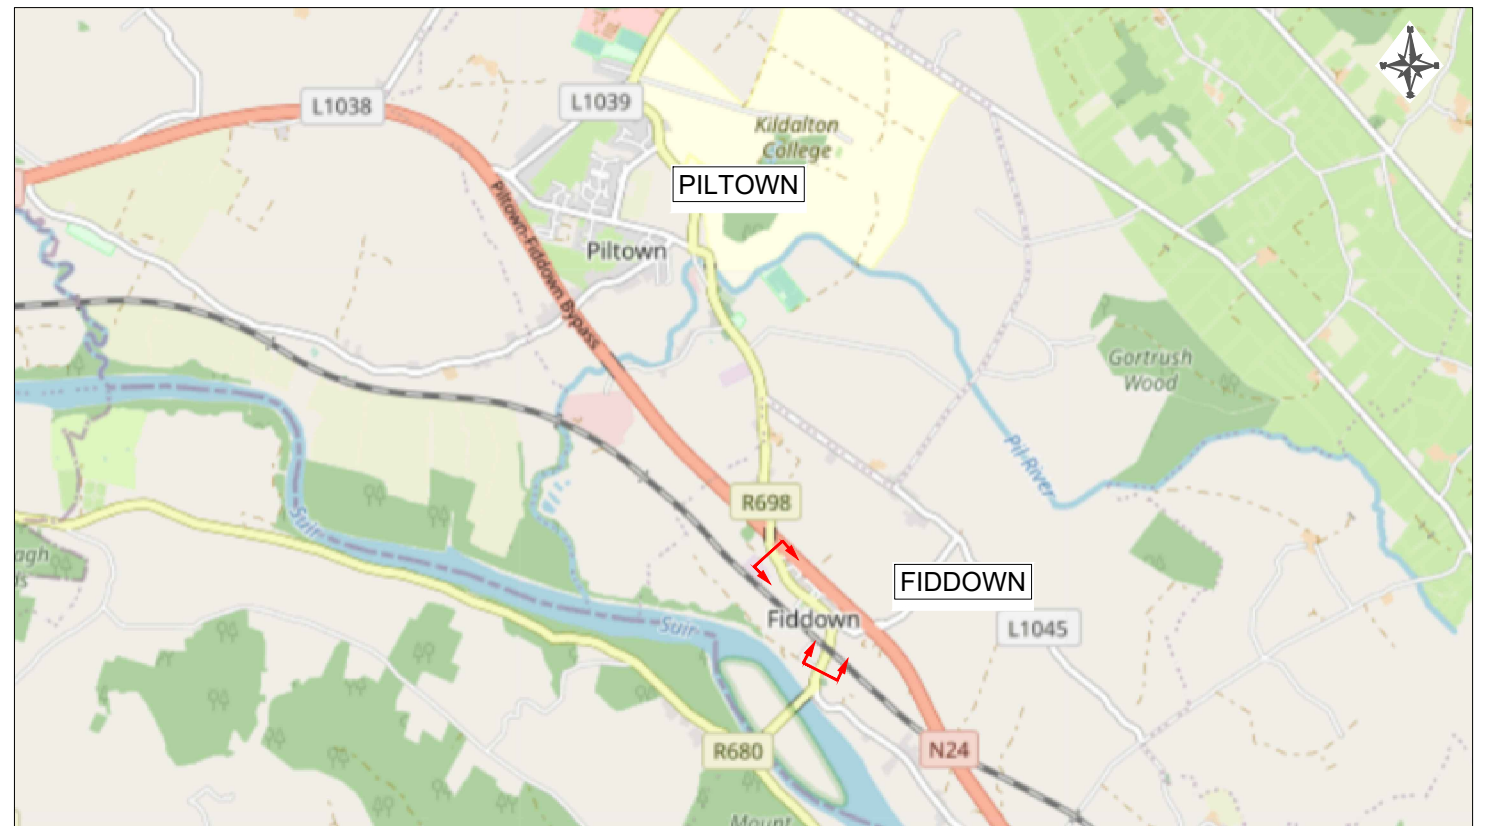

SITE LOCATION
NTS

SITE LOCATION
NTS

© OpenStreetMap

WORKS AT FIDDOWN
SCALE 1:5000

7 Ormonde Road,
Kilkenny
Tel +353(0)567795800
e-mail: info@roadplan.ie

NOTES

DRAFT 1

| | | | | | |
|--|-----------------------|--------------------------|-----------------------|-------|-------|
| PROJECT TITLE FIDDOWN VILLAGE IMPROVEMENT WORKS | | | | | |
| Drawing Title: SITE LOCATION | | | | | |
| Drawn by: TON | Sheet Size: A3 | Scale: As shown | Date: July '23 | | |
| Drawing Number: 23066-01-0002 | | Revision: Draft 1 | | | |
| No. | Revision | Date | By | Chk'd | App'd |
| Designed: | Checked: | Approved: | | | |