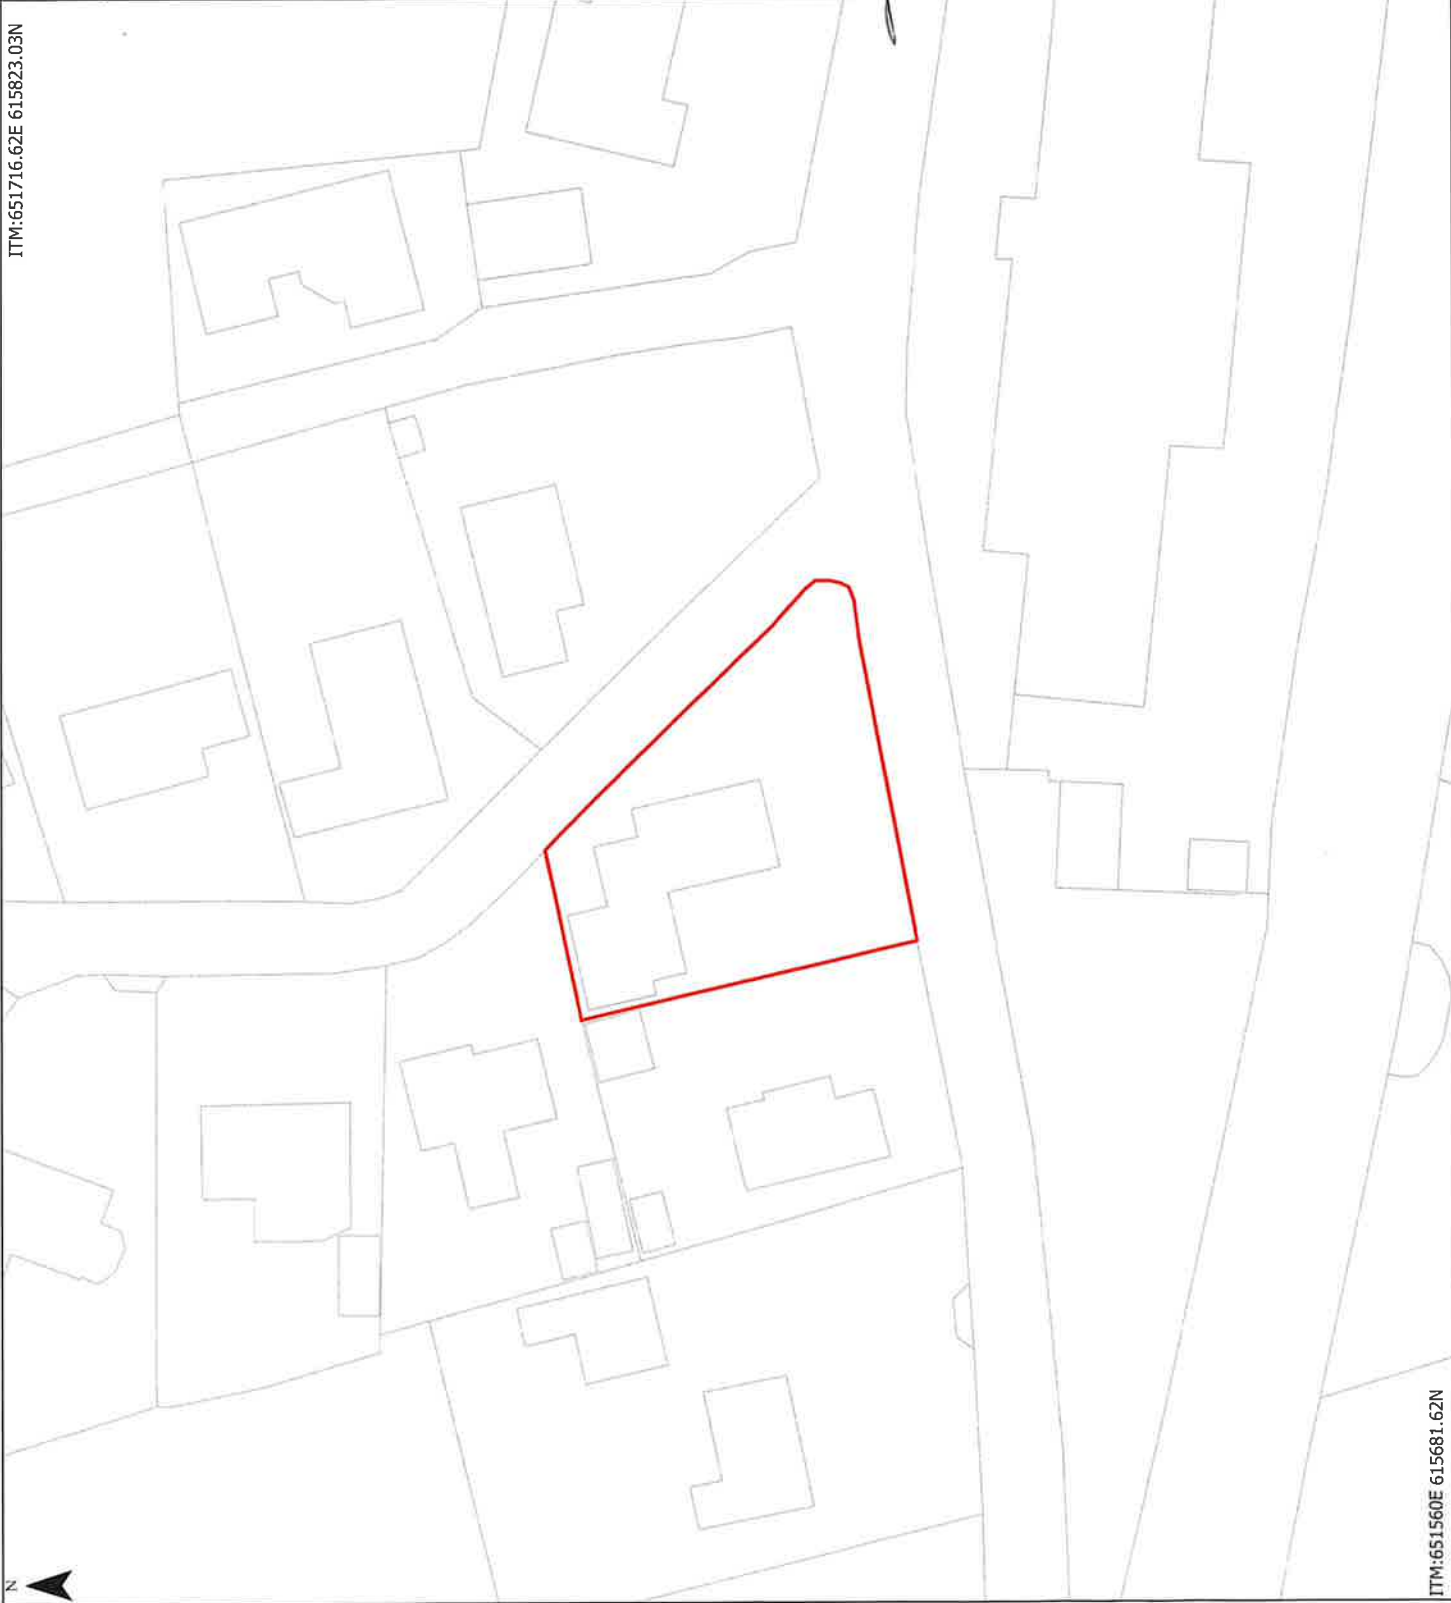

ITM:651716.62E 615823.03N

Town Regeneration Office
Comhairle Chontae Chill Chainnigh
Kilkenny County Council

COMPULSORY PURCHASE ORDER NO. 2 OF 2025
MAP 1

ITM:651560E 615681.62N

THE OFFICIAL SEAL OF KILKENNY COUNTY COUNCIL
WAS AFFIXED HERETO

THIS 15TH DAY OF APRIL 2025

IN THE PRESENCE OF:

[Signature] CHIEF EXECUTIVE
[Signature] TOWN CLERK

Derelict Sites Section

File No. DS-21-03

Address: Kolbe, Filbuckstown, Mooncoin

Townland: FILBUCKSTOWN

Description: Single-storey dwelling

Site area outlined in RED = 0.0935 Ha

Drawn by: BJ

Checked by: AF

Date: April 2025

Scale: 1:500

© Taille Éireann Surveying. All rights reserved.
Licence number CYAL50441411